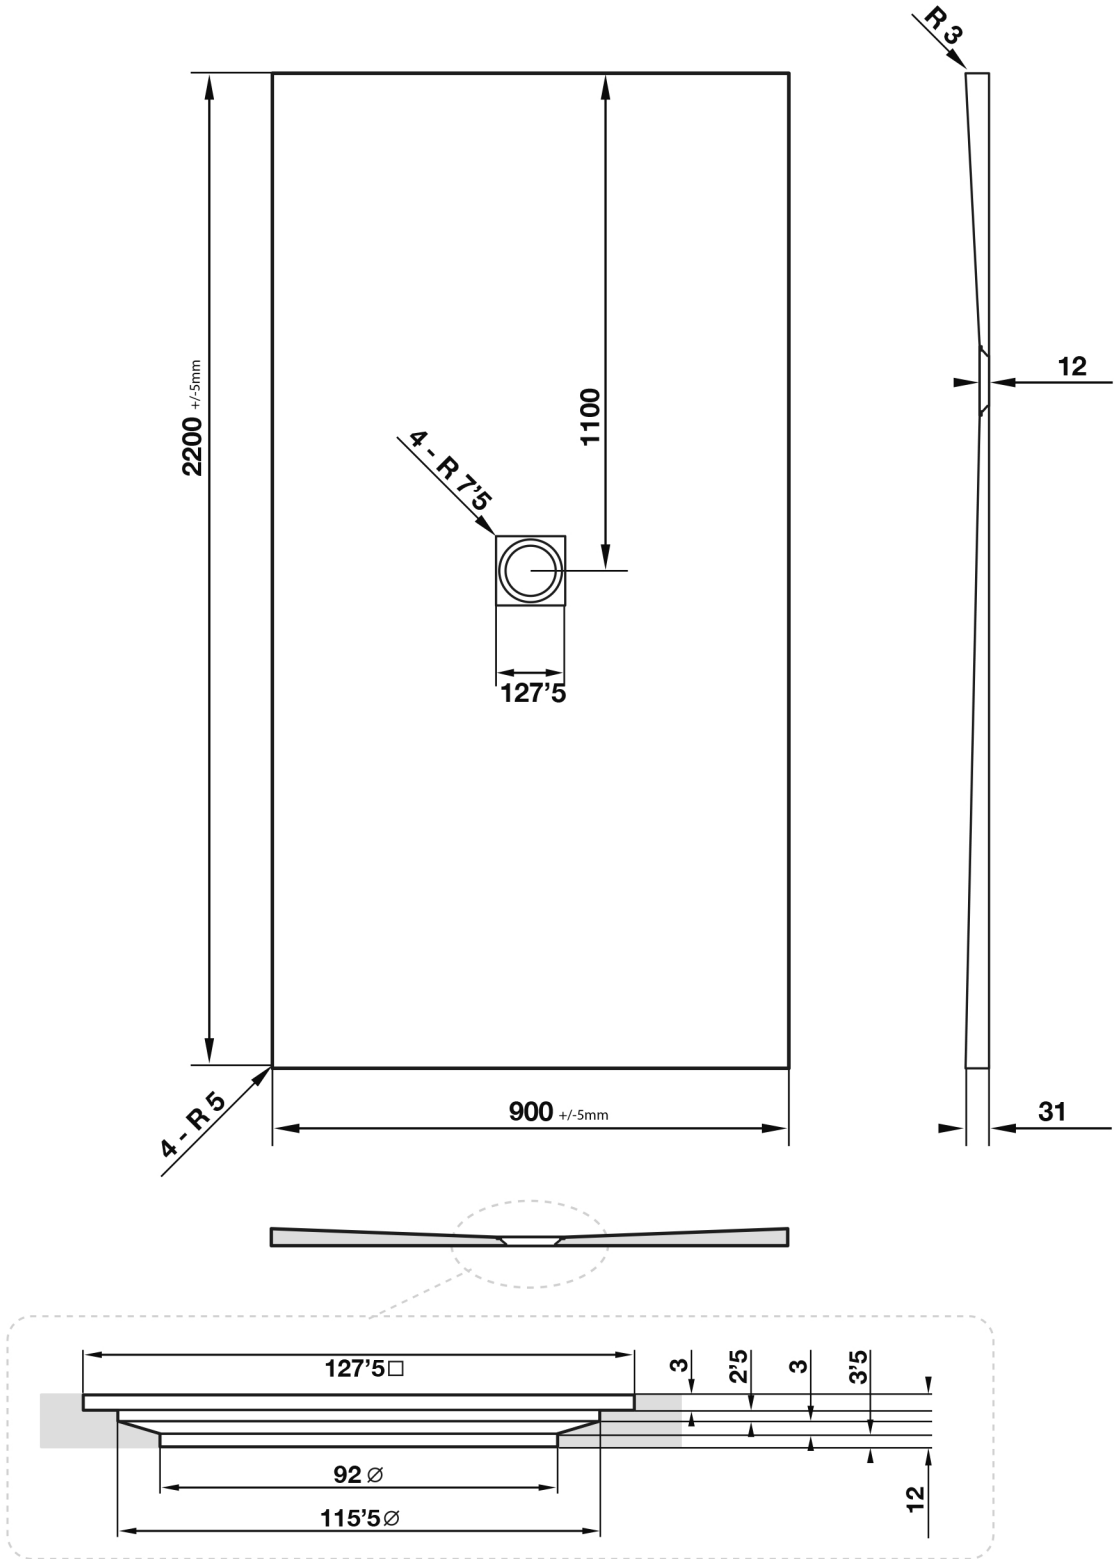

Giorgio2 Series

Square Shower Tray 2200 x 900mm

tissino

Designed to Inspire
Made to Experience