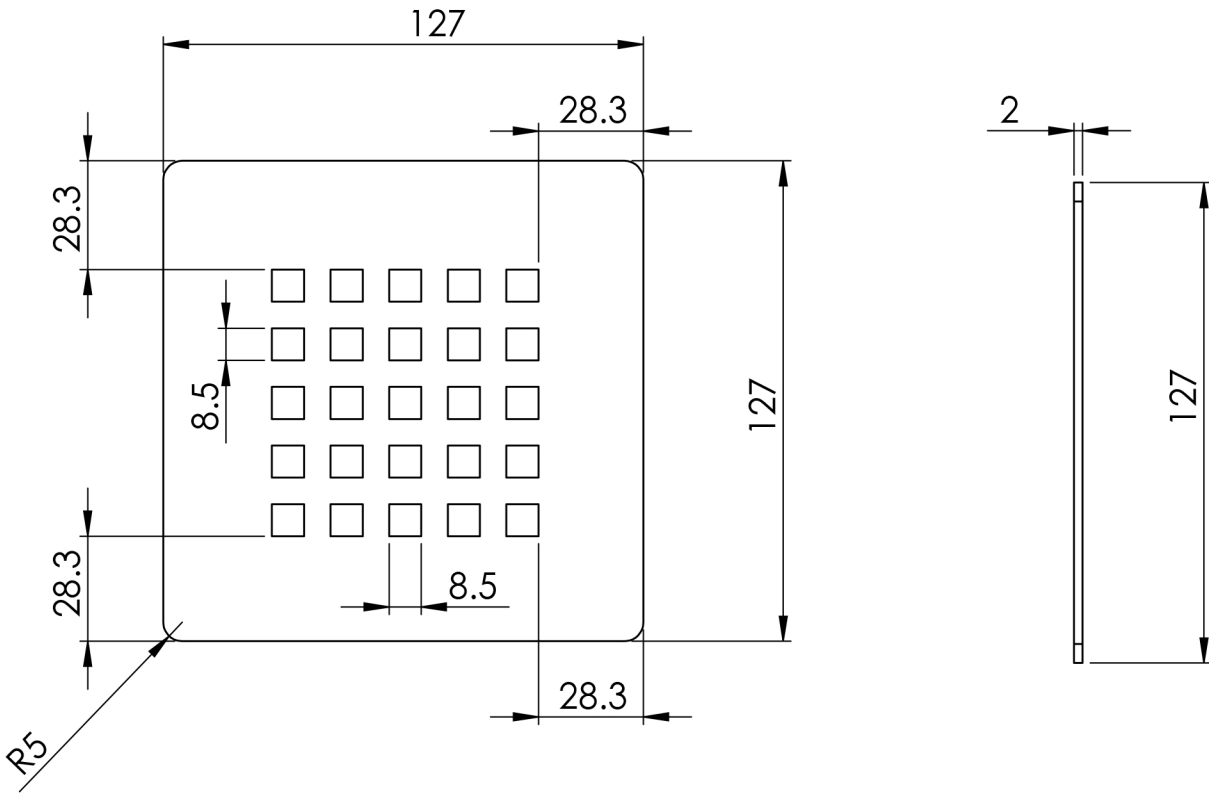

Giorgio2 Series

tissino

Designed to Inspire
Made to Experience

tissino

T 0345 582 8000
E info@tissino.co.uk
W tissino.co.uk

2 Lyncastle Road
Appleton Thorn
Warrington WA4 4SN

We reserve the right to
change this information
without prior notice