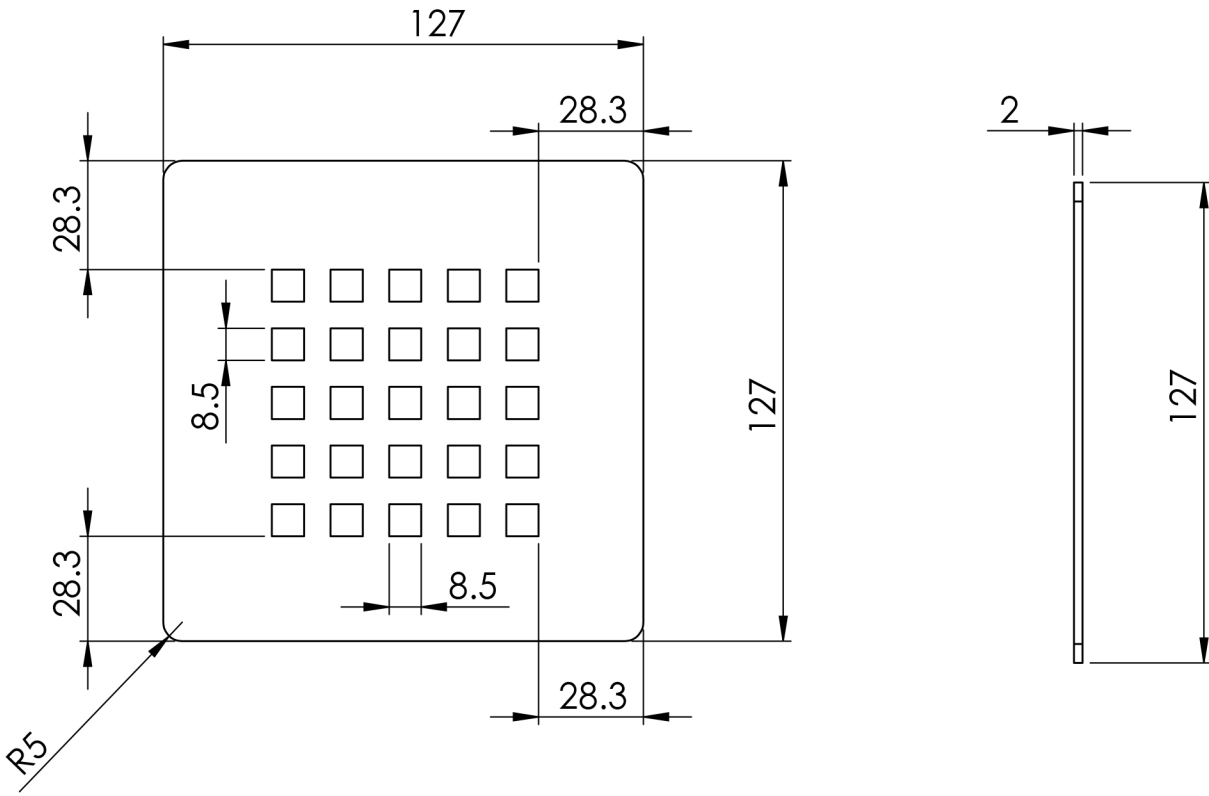

Giorgio2 Series

Square Shower Tray 2000 x 900mm

tissino

Designed to Inspire
Made to Experience

Giorgio2 Series

tissino

Designed to Inspire
Made to Experience

tissino