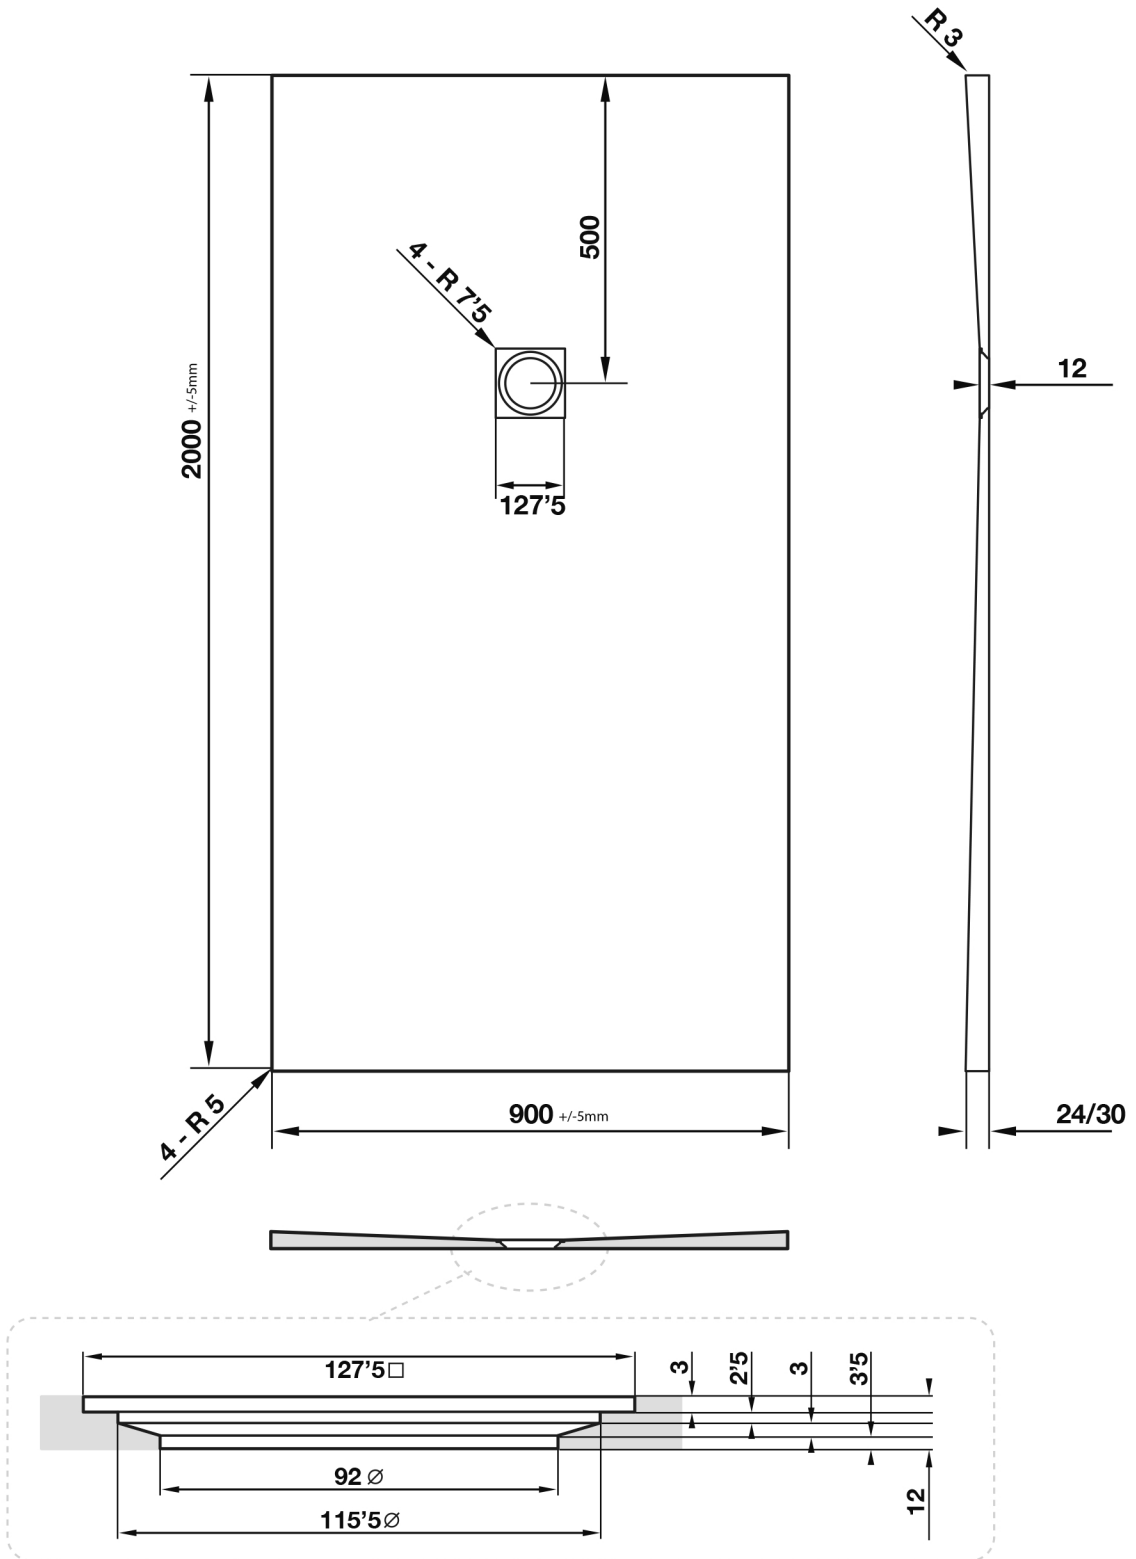

Giorgio2 Series

Square Shower Tray 2000 x 900mm

tissino

Designed to Inspire
Made to Experience

Giorgio2 Series

tissino

Designed to Inspire
Made to Experience

tissino