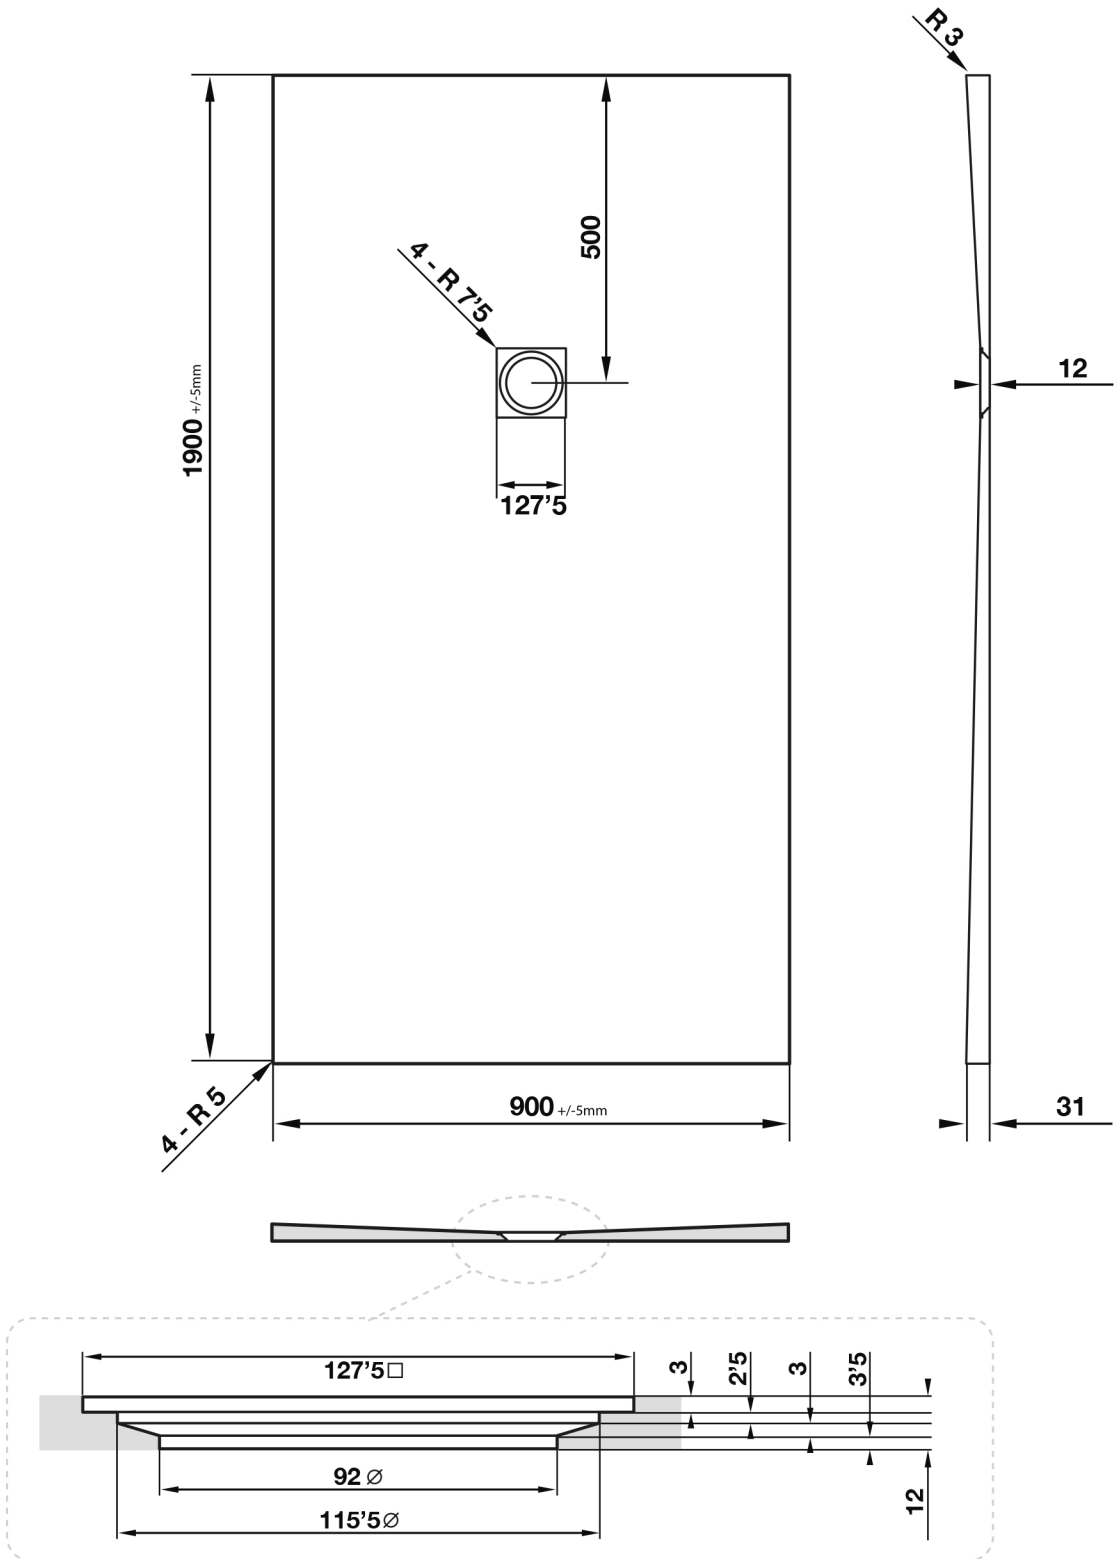

Giorgio2 Series

Square Shower Tray 1900 x 900mm

tissino

Designed to Inspire
Made to Experience

Giorgio2 Series

tissino

Designed to Inspire
Made to Experience

tissino