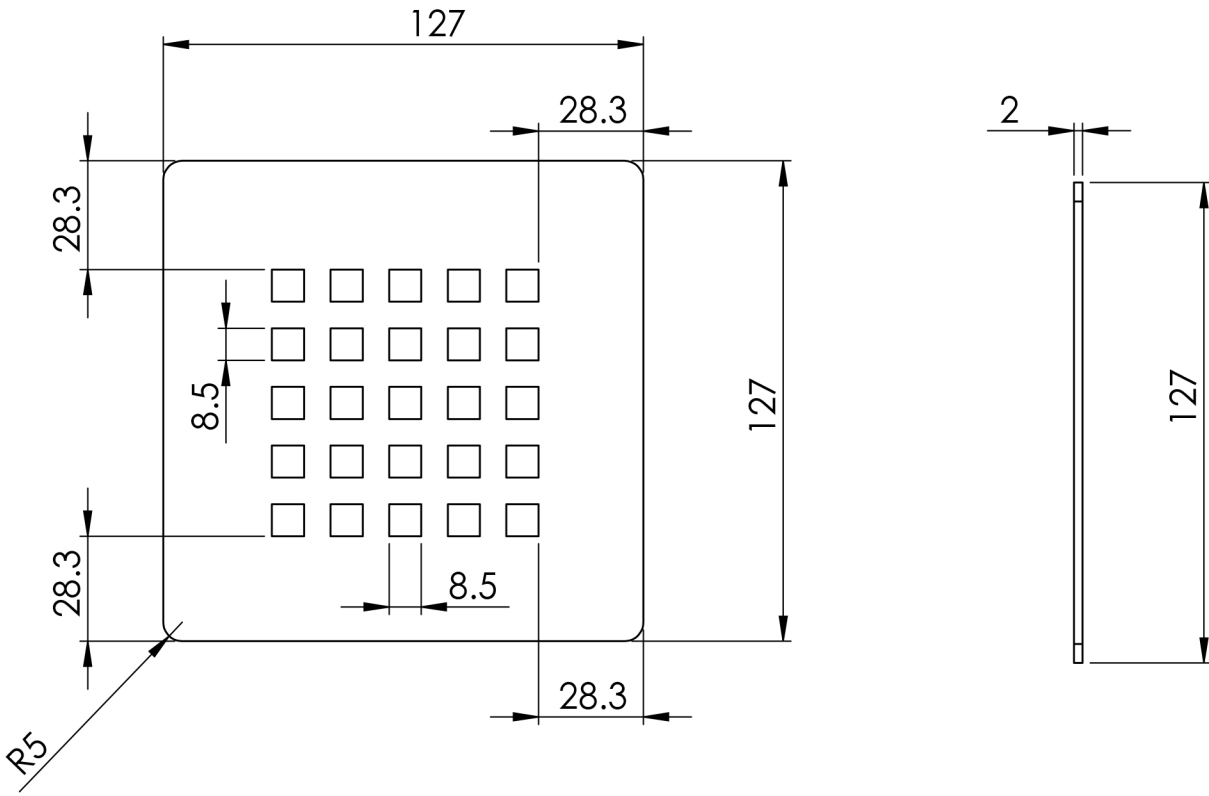

Giorgio2 Series

Square Shower Tray 1900 x 900mm

tissino

Designed to Inspire
Made to Experience

Giorgio2 Series

tissino

Designed to Inspire
Made to Experience

tissino