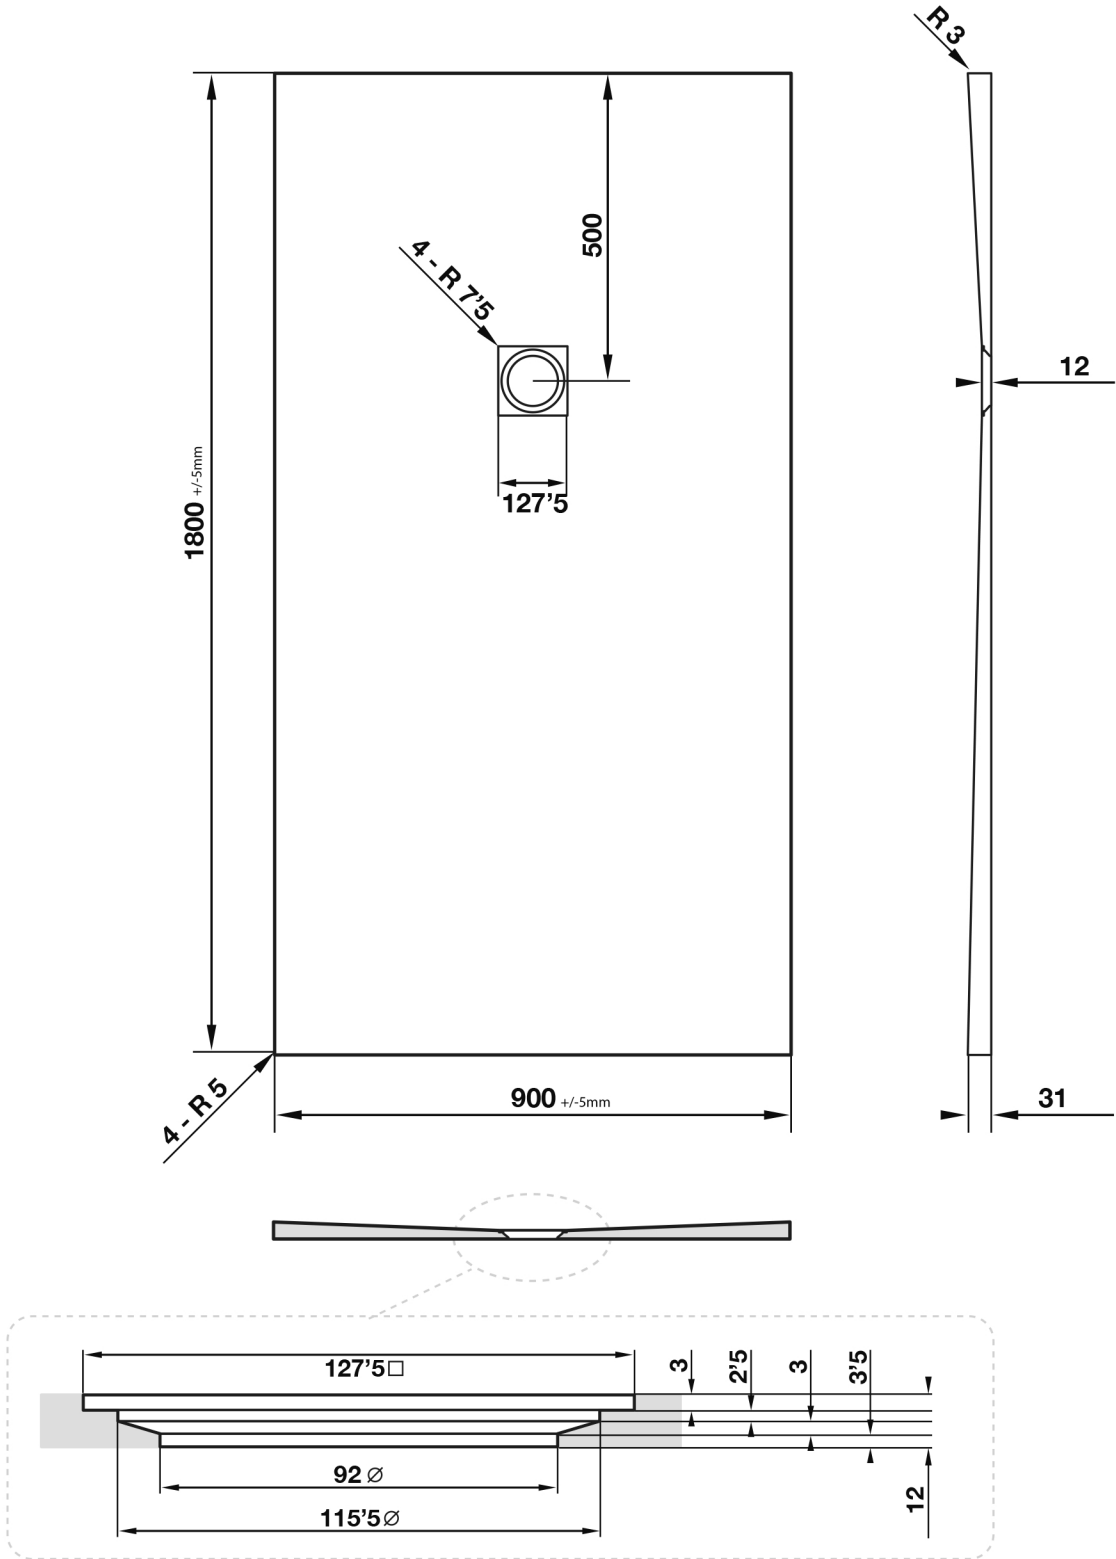

Giorgio2 Series

Square Shower Tray 1800 x 900mm

tissino

Designed to Inspire
Made to Experience

Giorgio2 Series

tissino

Designed to Inspire
Made to Experience

tissino