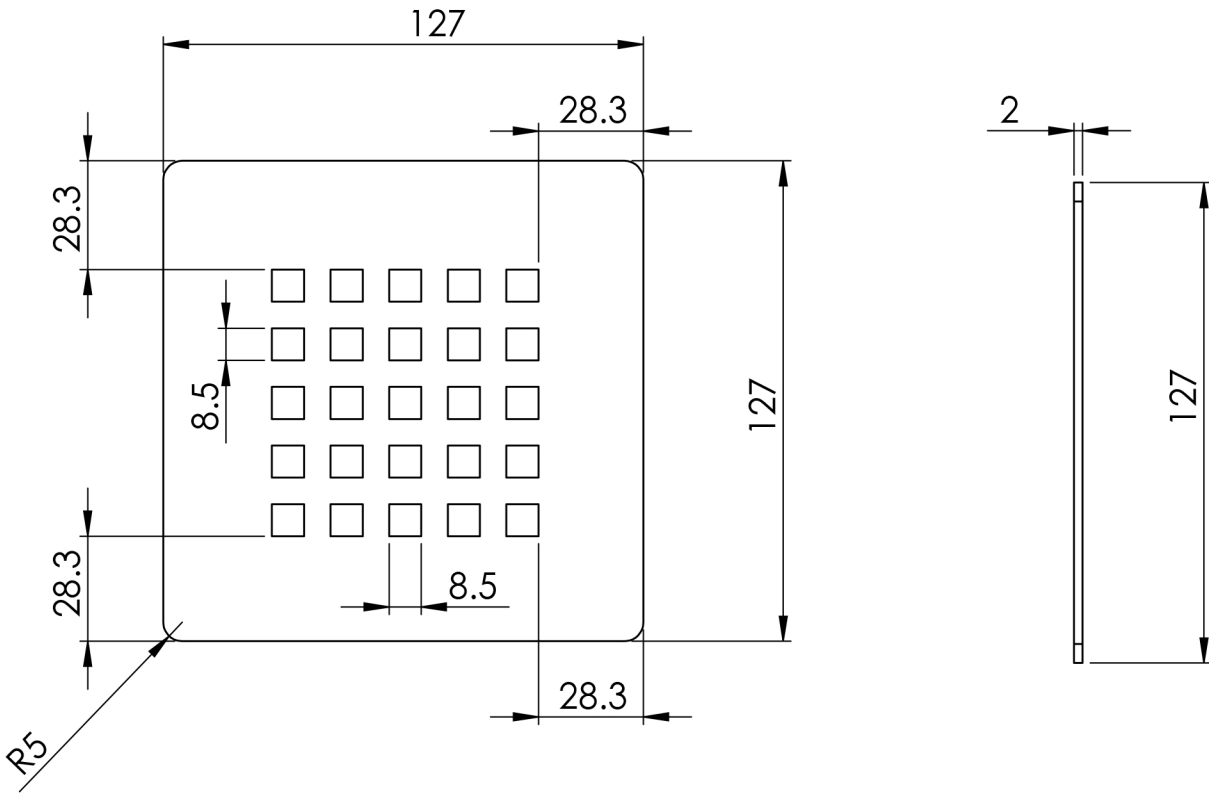

Giorgio2 Series

Square Shower Tray 1800 x 900mm

tissino

Designed to Inspire
Made to Experience

Giorgio2 Series

tissino

Designed to Inspire
Made to Experience

tissino