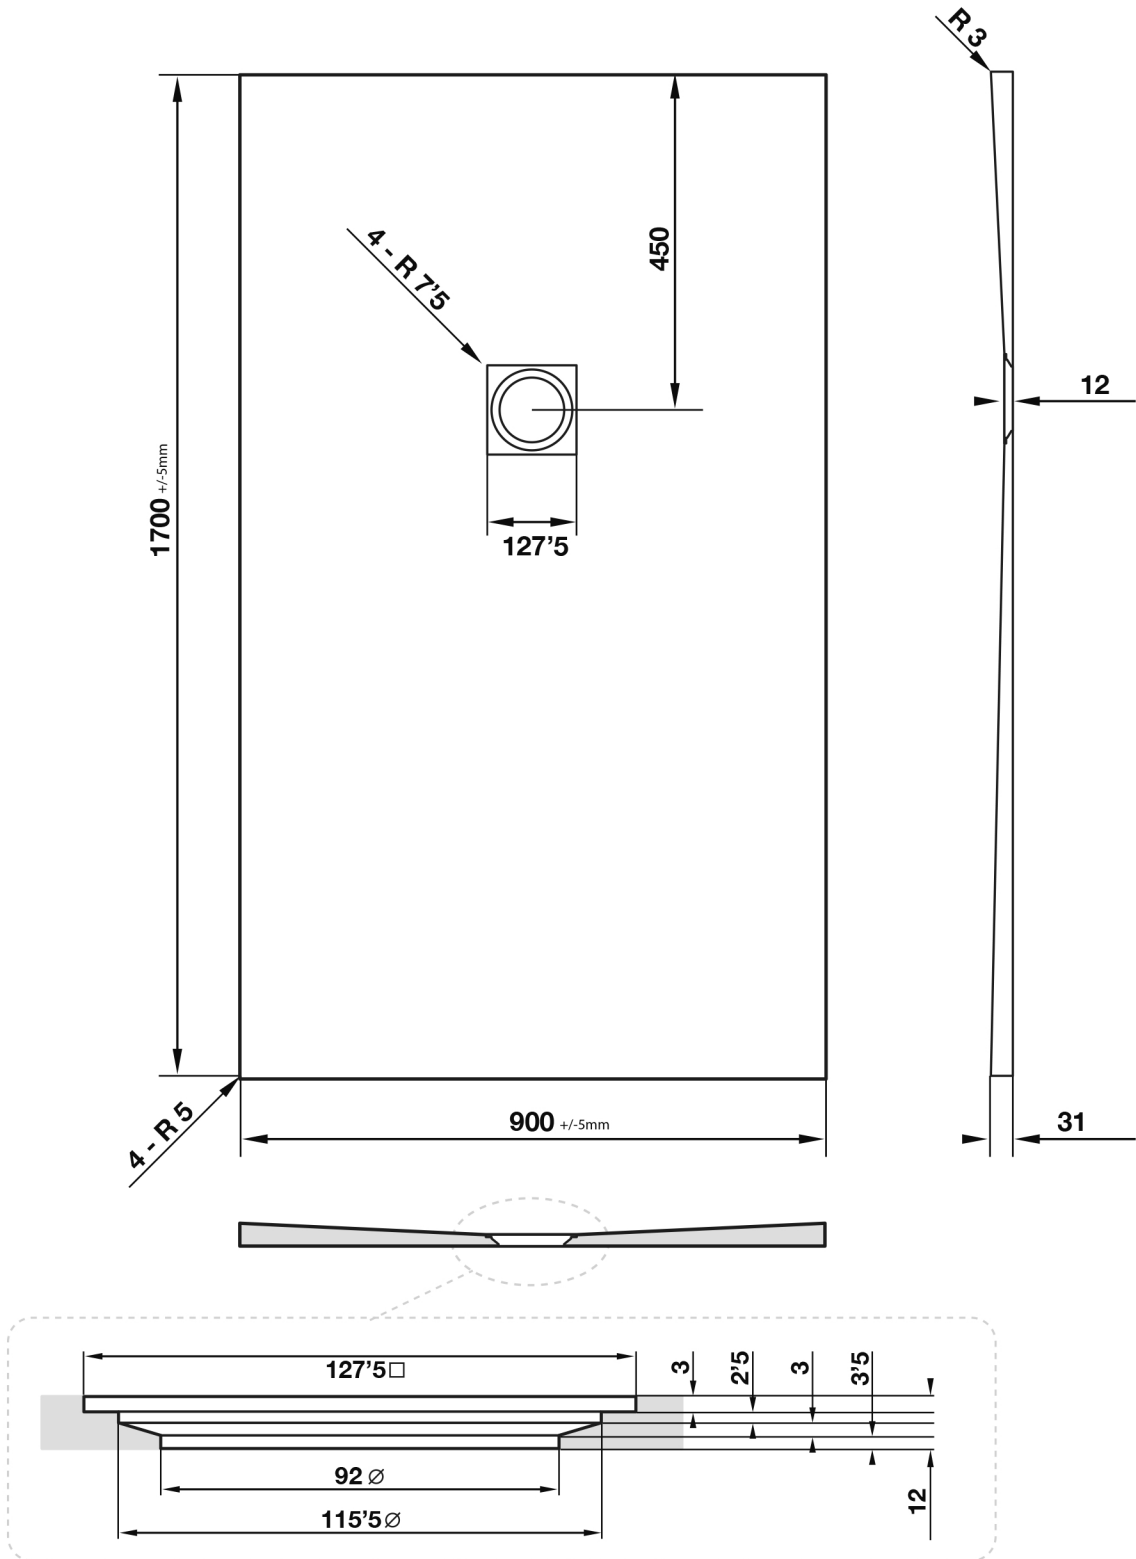

Giorgio2 Series

Square Shower Tray 1700 x 900mm

tissino

Designed to Inspire
Made to Experience

Giorgio2 Series

tissino

Designed to Inspire
Made to Experience

tissino