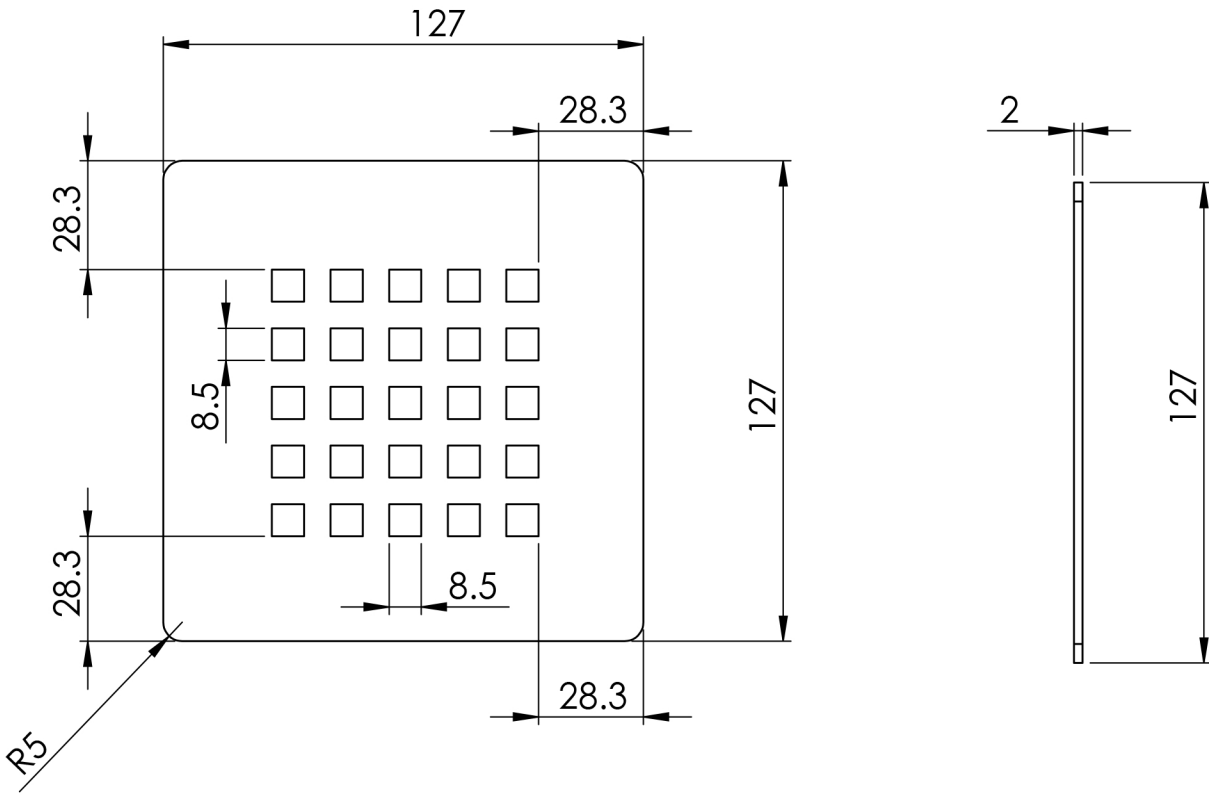

Giorgio2 Series

Square Shower Tray 1700 x 900mm

tissino

Designed to Inspire
Made to Experience

Giorgio2 Series

tissino

Designed to Inspire
Made to Experience

tissino