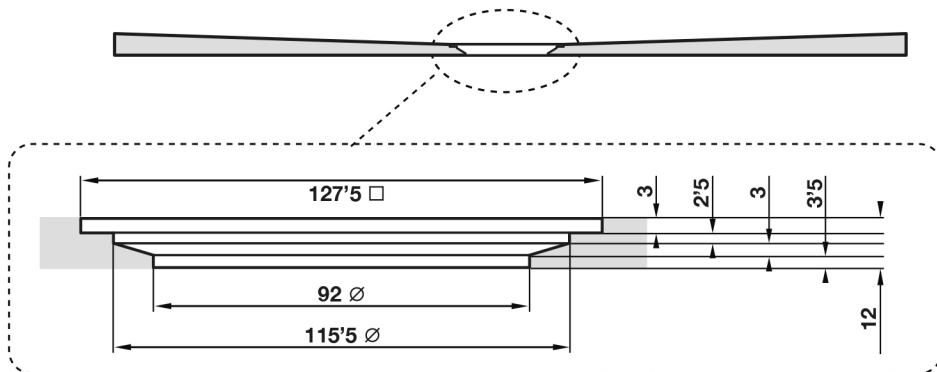

Giorgio2 Series

Rectangle Shower Tray 1600 x 900mm

tissino

Designed to Inspire
Made to Experience

tissino

T 0345 582 8000
E info@tissino.co.uk
W tissino.co.uk

2 Lyncastle Road
Appleton Thorn
Warrington WA4 4SN