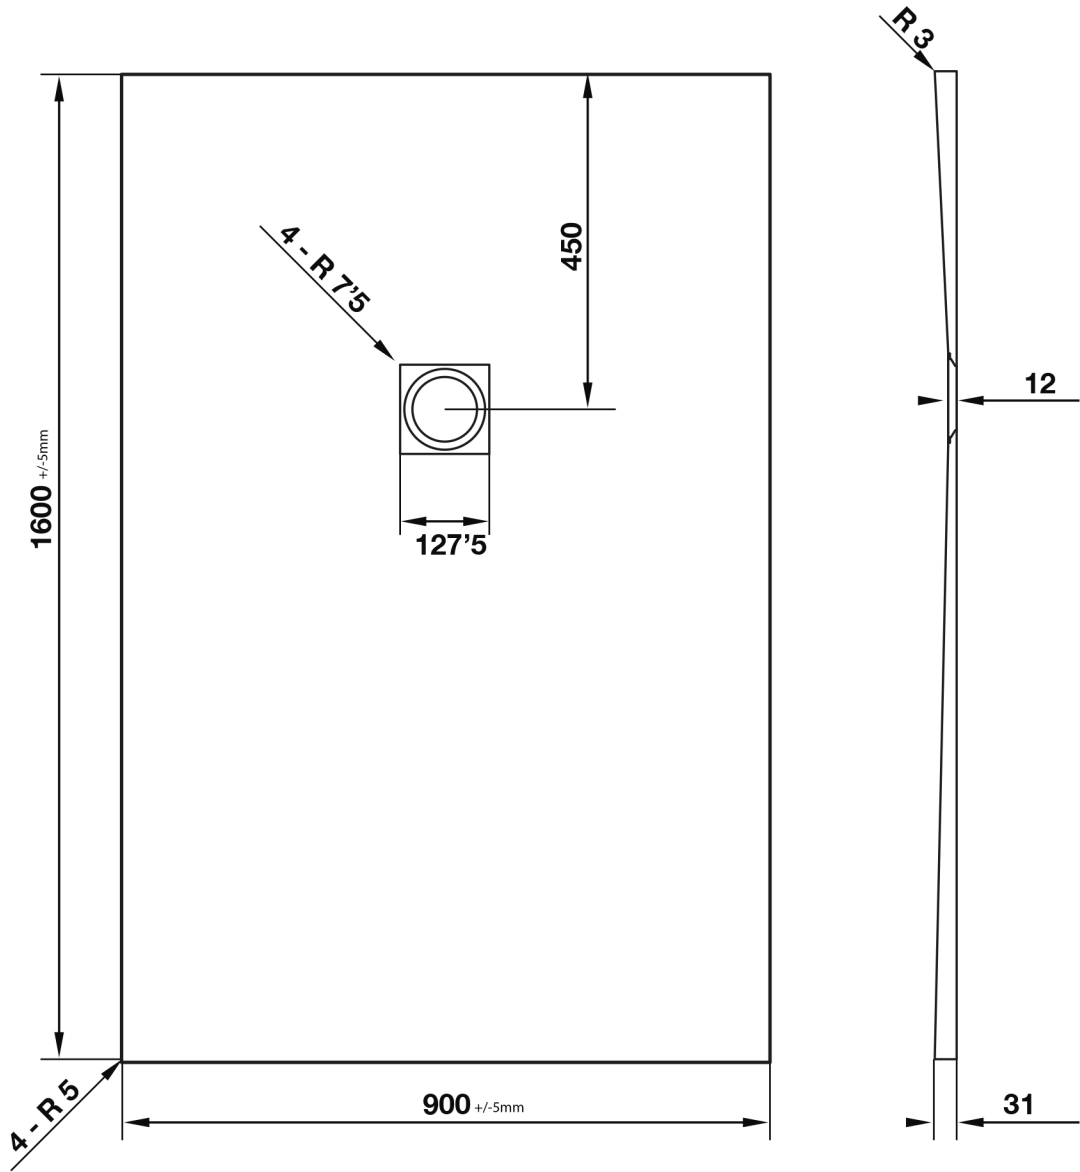

Giorgio2 Series

Rectangle Shower Tray 1600 x 900mm

tissino

Designed to Inspire
Made to Experience

tissino

T 0345 582 8000
E info@tissino.co.uk
W tissino.co.uk

2 Lyncastle Road
Appleton Thorn
Warrington WA4 4SN