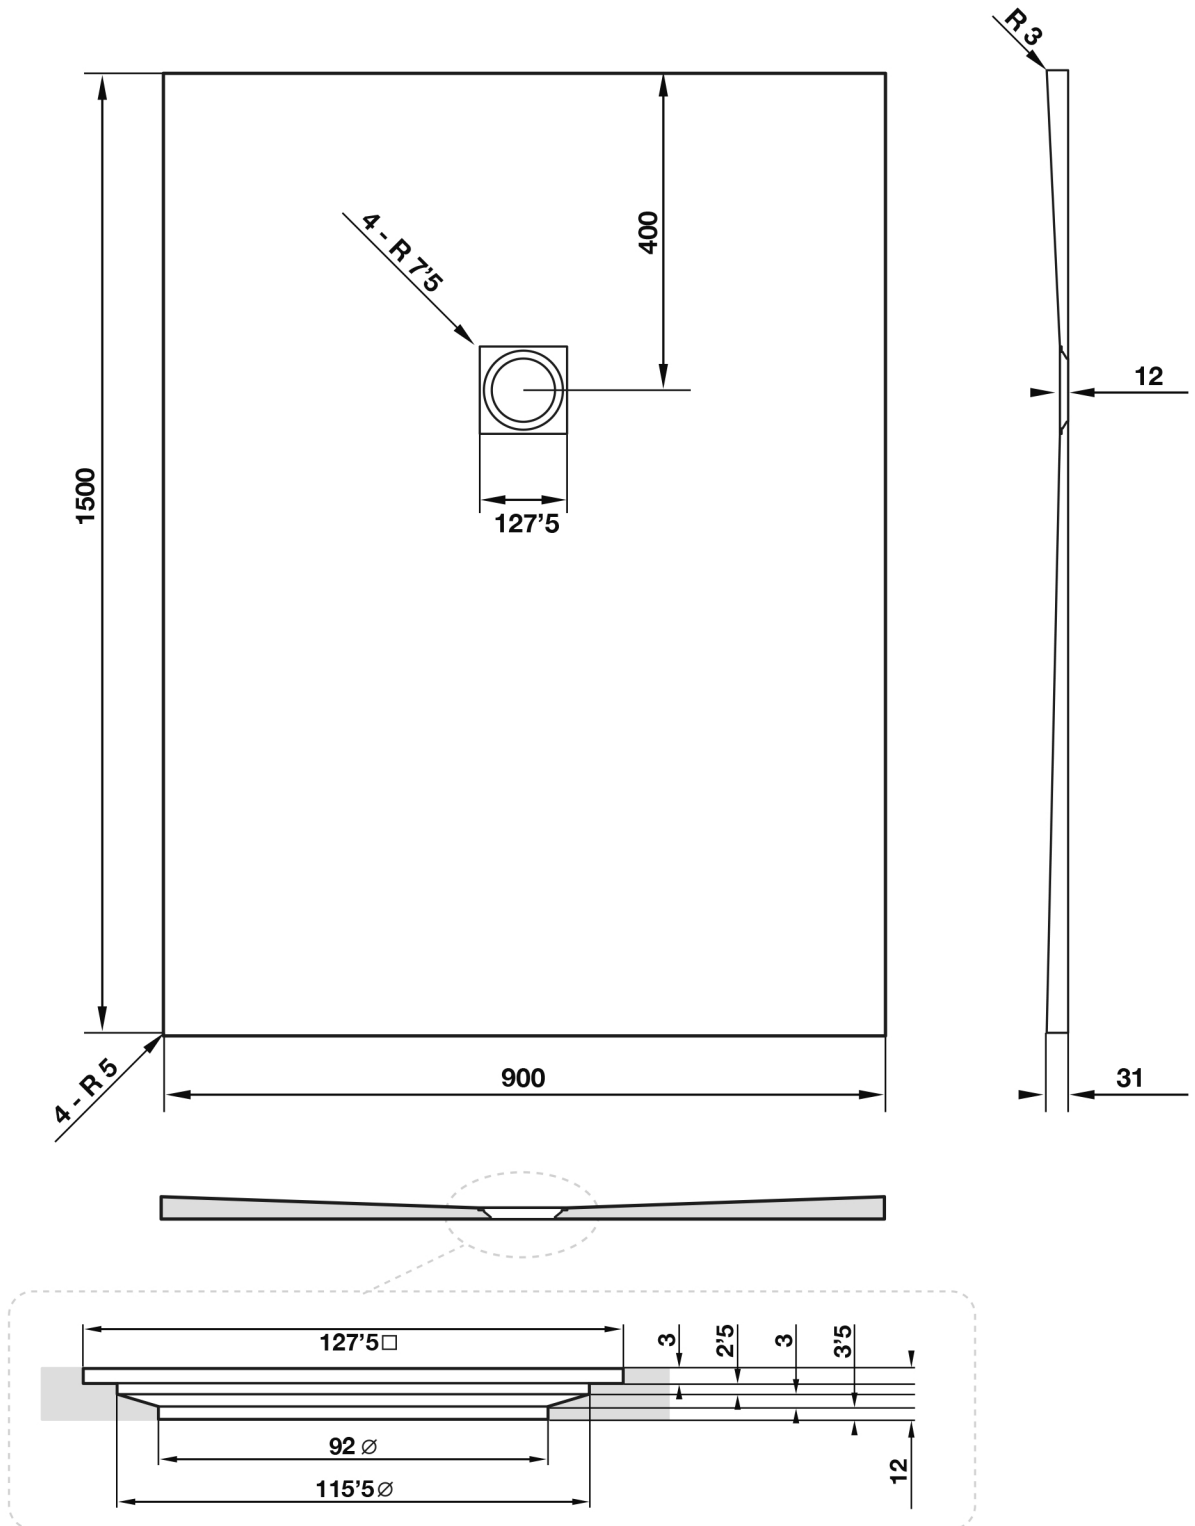

Giorgio2 Series

Square Shower Tray 1500 x 900mm

tissino

Designed to Inspire
Made to Experience

Giorgio2 Series

tissino

Designed to Inspire
Made to Experience

tissino