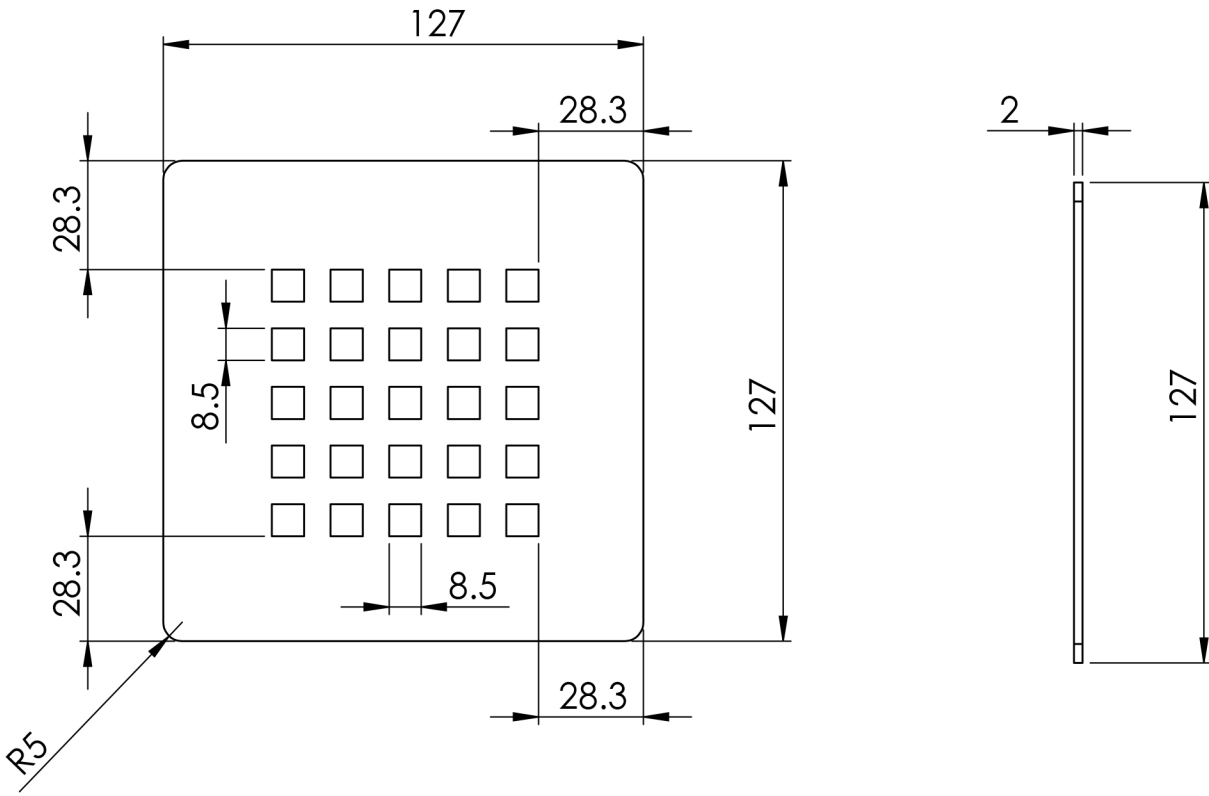

Giorgio2 Series

Square Shower Tray 1500 x 900mm

tissino

Designed to Inspire
Made to Experience

Giorgio2 Series

tissino

Designed to Inspire
Made to Experience

tissino