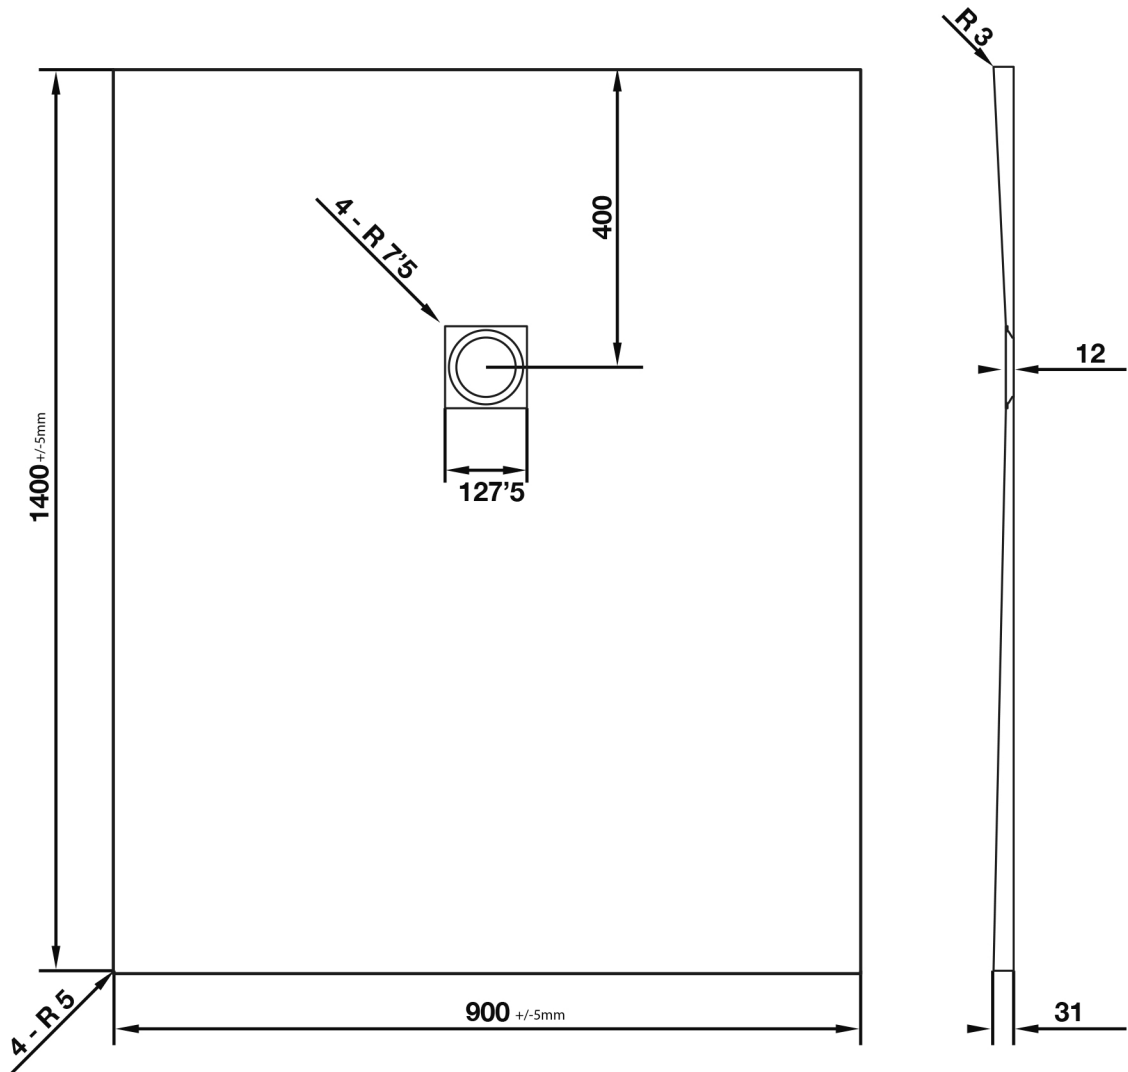

Giorgio2 Series

Rectangle Shower Tray 1400 x 900mm

tissino

Designed to Inspire
Made to Experience

tissino

T 0345 582 8000
E info@tissino.co.uk
W tissino.co.uk

2 Lyncastle Road
Appleton Thorn
Warrington WA4 4SN