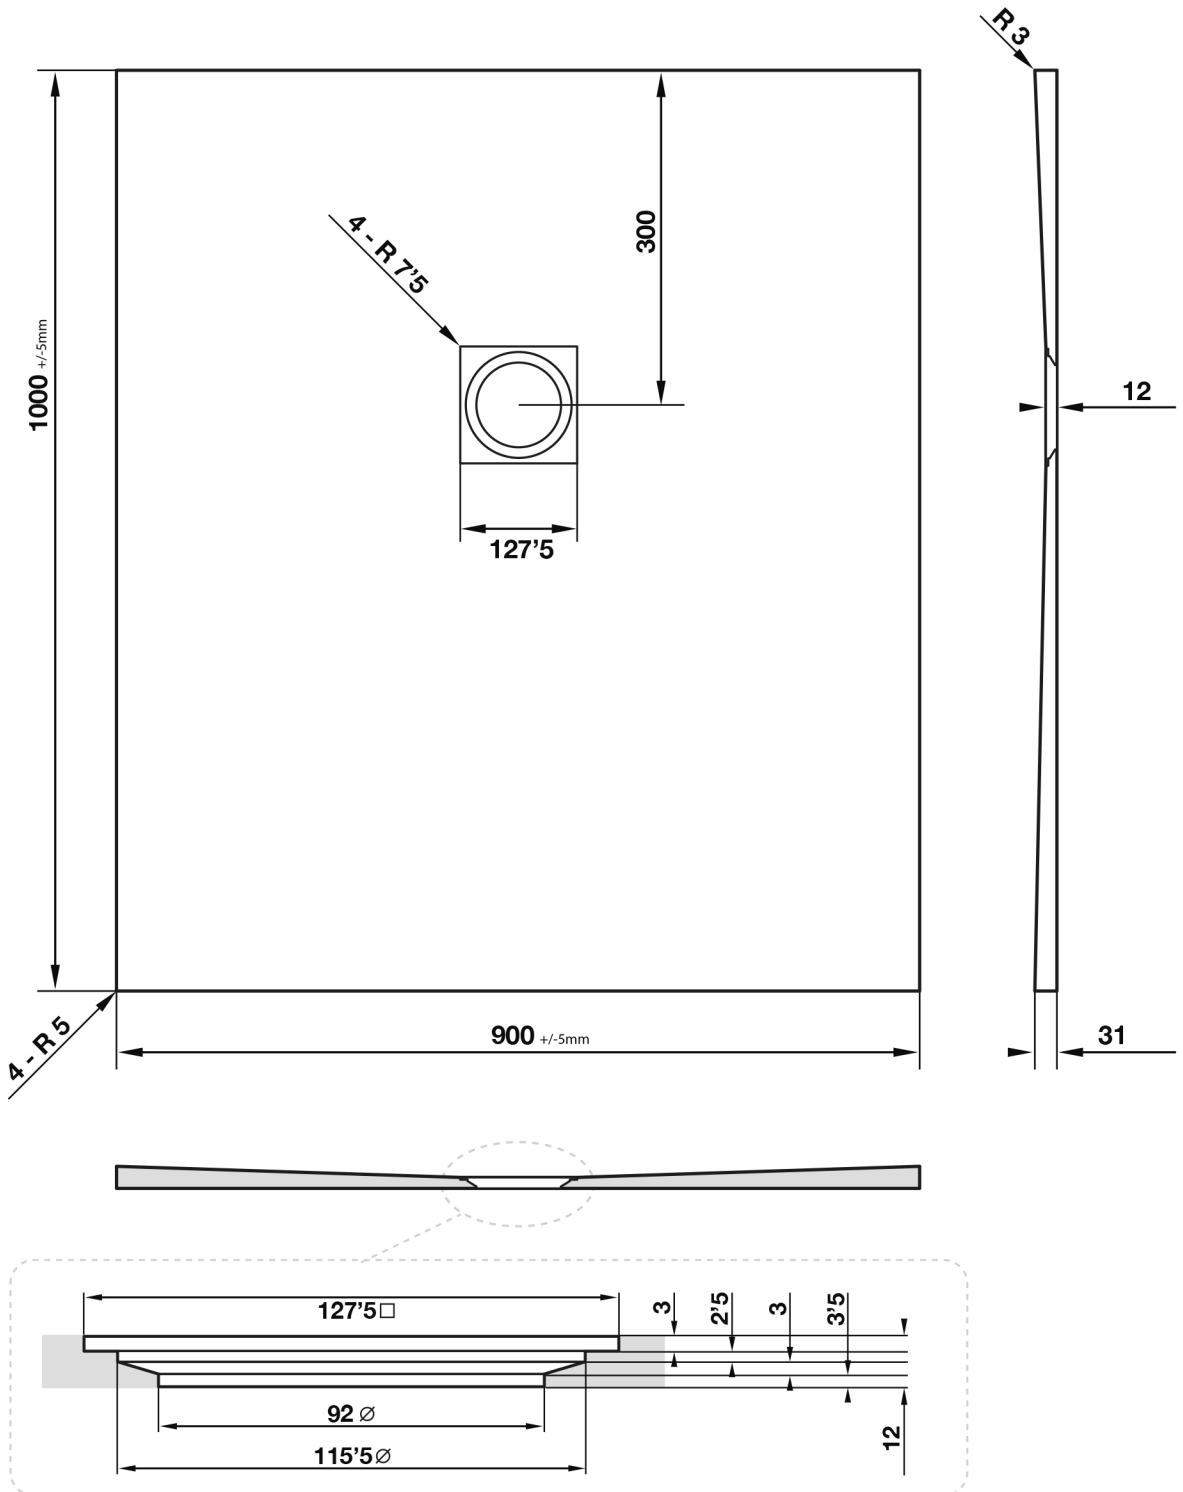

Giorgio2 Series

Square Shower Tray 1000 x 900mm

tissino

Designed to Inspire
Made to Experience