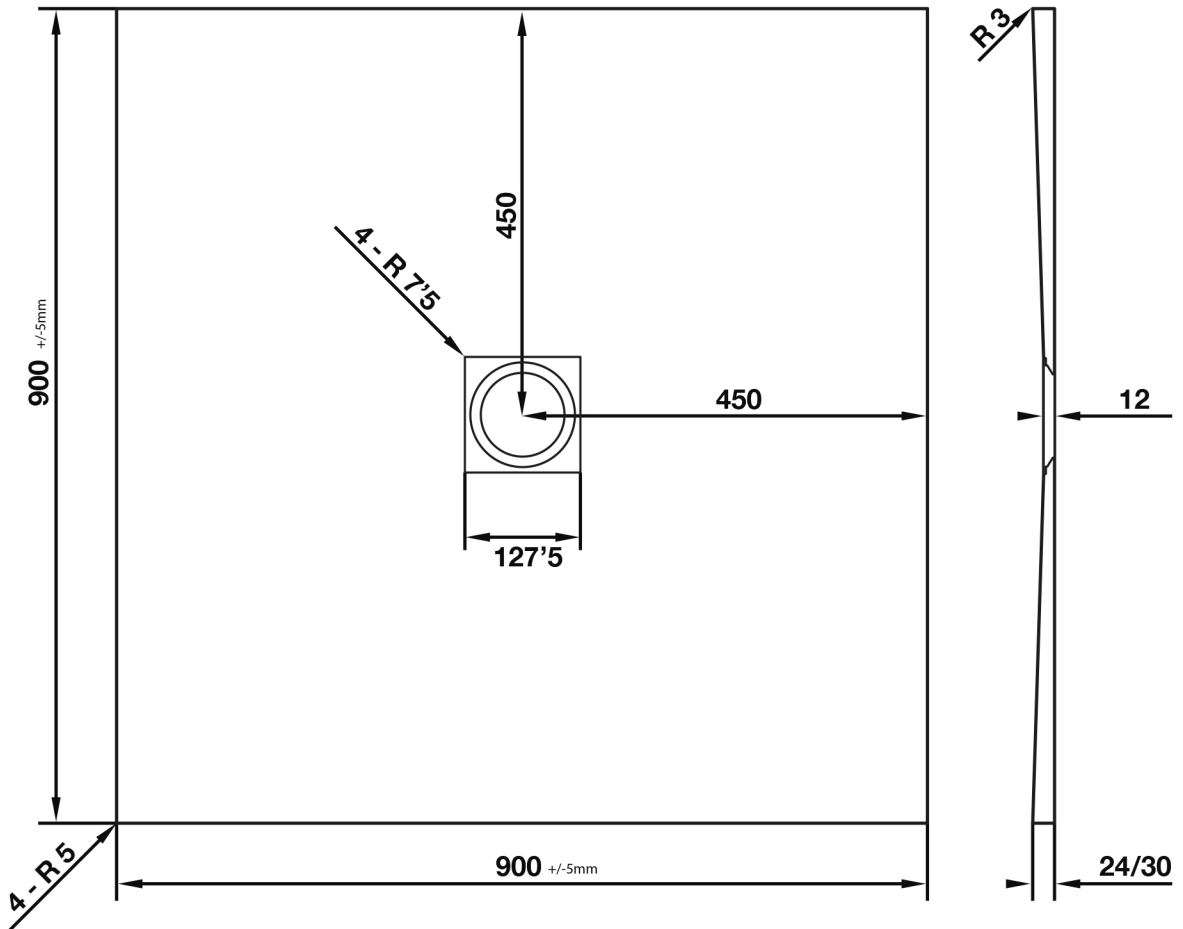

Giorgio2 Series

Square Shower Tray 900 x 900mm

tissino

Designed to Inspire
Made to Experience

tissino

T 0345 582 8000
E info@tissino.co.uk
W tissino.co.uk

2 Lyncastle Road
Appleton Thorn
Warrington WA4 4SN

We reserve the right to
change this information
without prior notice