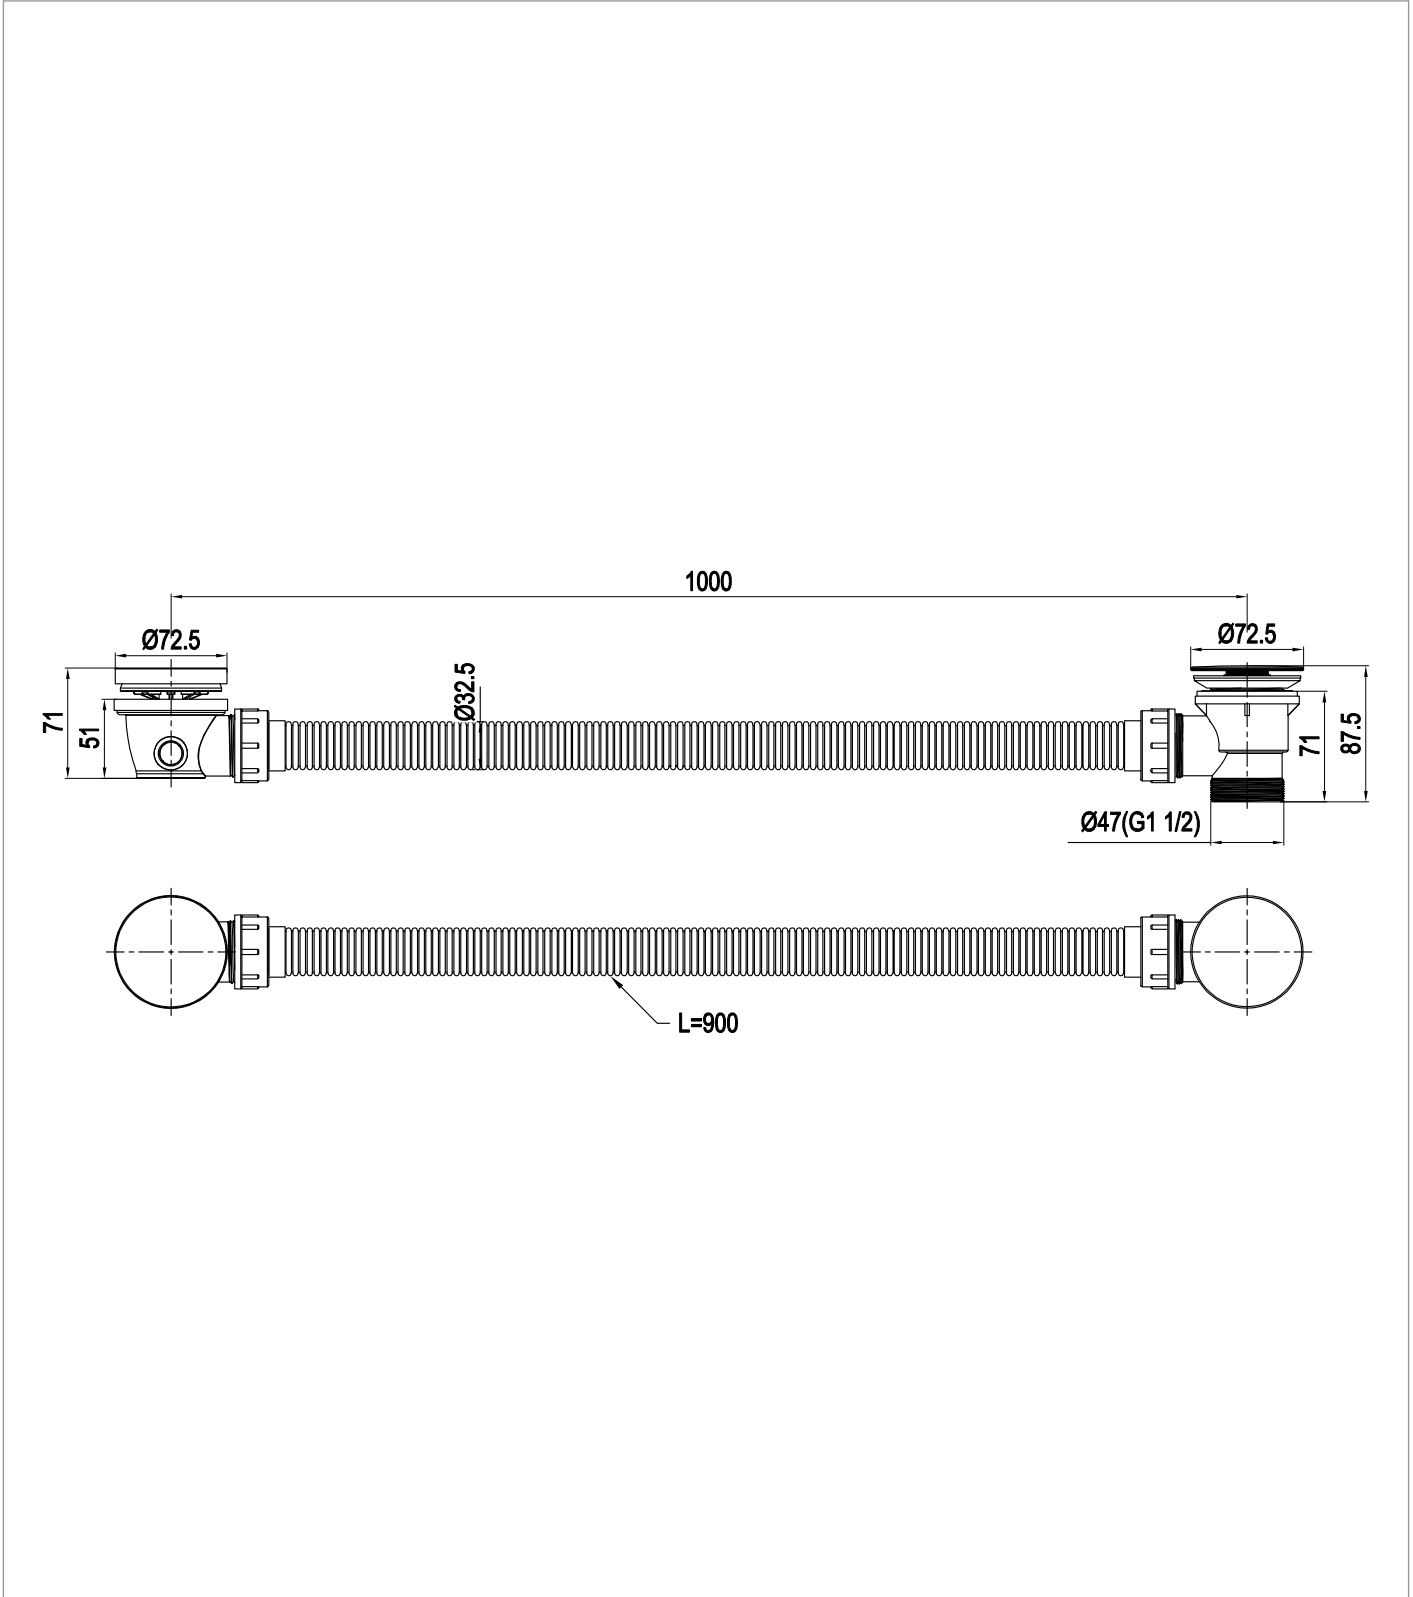

PRODUCT DATA SHEET

PRODUCT CODE

TS0204SF

RANGE

3ONE6

DESCRIPTION

3ONE6 Bath Click Clack Waste Extended Stainless Brushed Brass Effect

WEBSITE LINK [Click Here](#)

CATEGORY	Brassware
WARRANTY DETAILS	15 Years
COLOUR	Brushed Brass Effect
FINISH APPLICATION	PVD
PRIMARY MATERIAL	316 Stainless Steel
INSTALL TYPE	Bath Mounted
PRODUCT WIDTH MM	72.5
PRODUCT LENGTH MM	900
PRODUCT DEPTH MM	71
PRODUCT NET WEIGHT KG	1.1

OUTLET CONNECTIONS THREAD	G1.1/2
WASTE/TRAP	

PRESSURE (BAR)	0.2	0.5	1	2	3	4	5
PRIMARY FLOWRATE							
HANDSET FLOWRATE							
MESSAGE FLOW RATE							
AIR FLOW RATE							
WIRE FLOW RATE							
WATERFALL FLOW RATE							
MIST FLOW RATE							
HANDSPRAY FLOW RATE							

TECHNICAL DIMENSIONS

Dimensions in mm unless otherwise specified.

Tolerances (per material type) apply.

SPARES LIST

Only the parts labelled are available as spares.

--