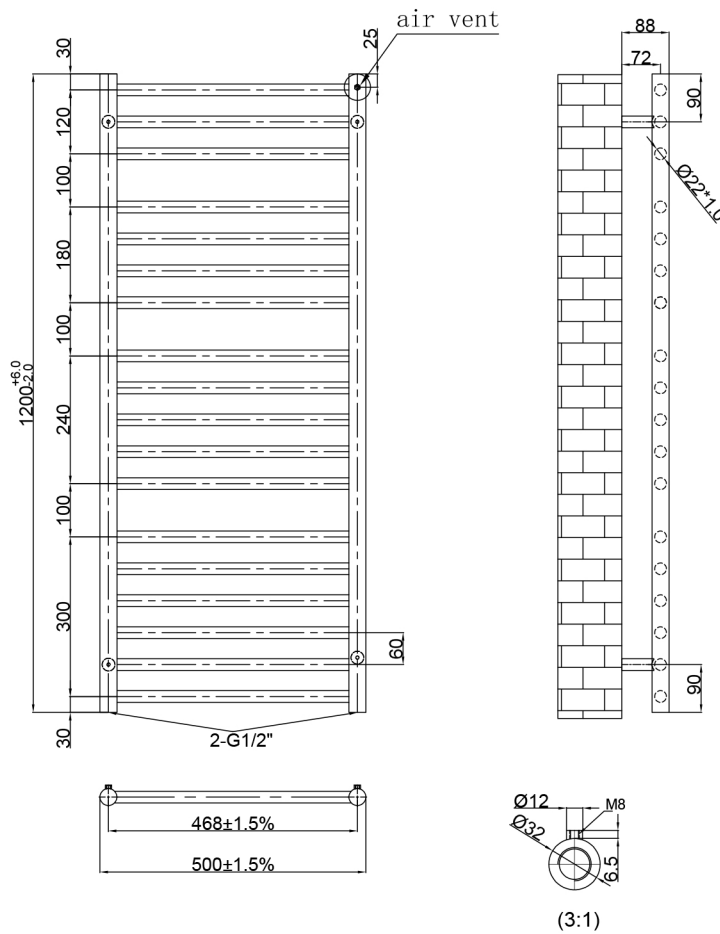

Technical Data Sheet

Product range: INOX

Product code: IX1200SS

Finishes Available: Brushed Stainless Steel

Size	Bars	BTU	Pipe Centre	Projection	Recommended Element	Finish
1200 x 500	18	1617	468	90	400-600W	Brushed Stainless Steel