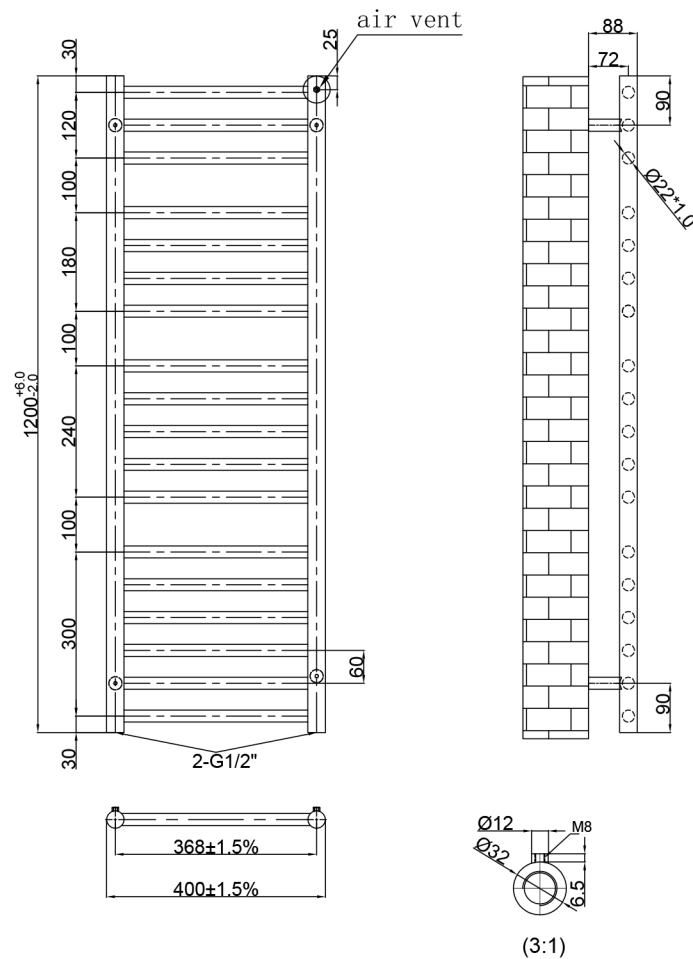

# Technical Data Sheet

Product range: INOX

Product code: IX1204SS

Finishes Available: Brushed Stainless Steel

Size	Bars	BTU	Pipe Centre	Projection	Recommended Element	Finish
1200 x 400	18	1374	368	90	300-400W	Brushed Stainless Steel