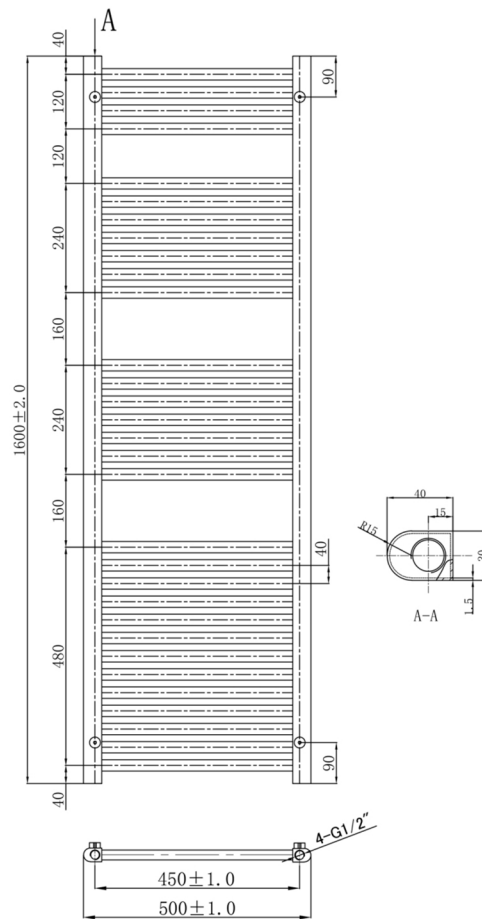

# Technical Data Sheet

Product range: VOS

Product code: VOS1600BRZ

Finishes Available: Brushed Bronze

Size	Bars	BTU	Pipe Centre	Projection	Recommended Element	Finish
1600 x 500	31	1947	450	75	600W	Steel PVD Brushed Bronze