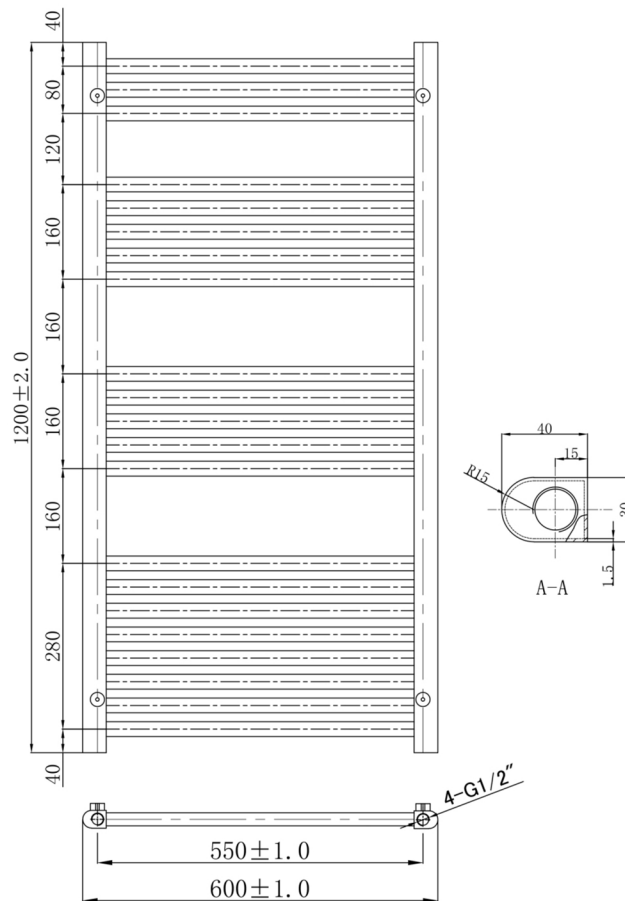

Technical Data Sheet

Product range: VOS

Product code: VOS1206BRZ

Finishes Available: Brushed Bronze

Size	Bars	BTU	Pipe Centre	Projection	Recommended Element	Finish
1200 x 600	21	1571	550	75	400 W	Steel PVD Brushed Bronze