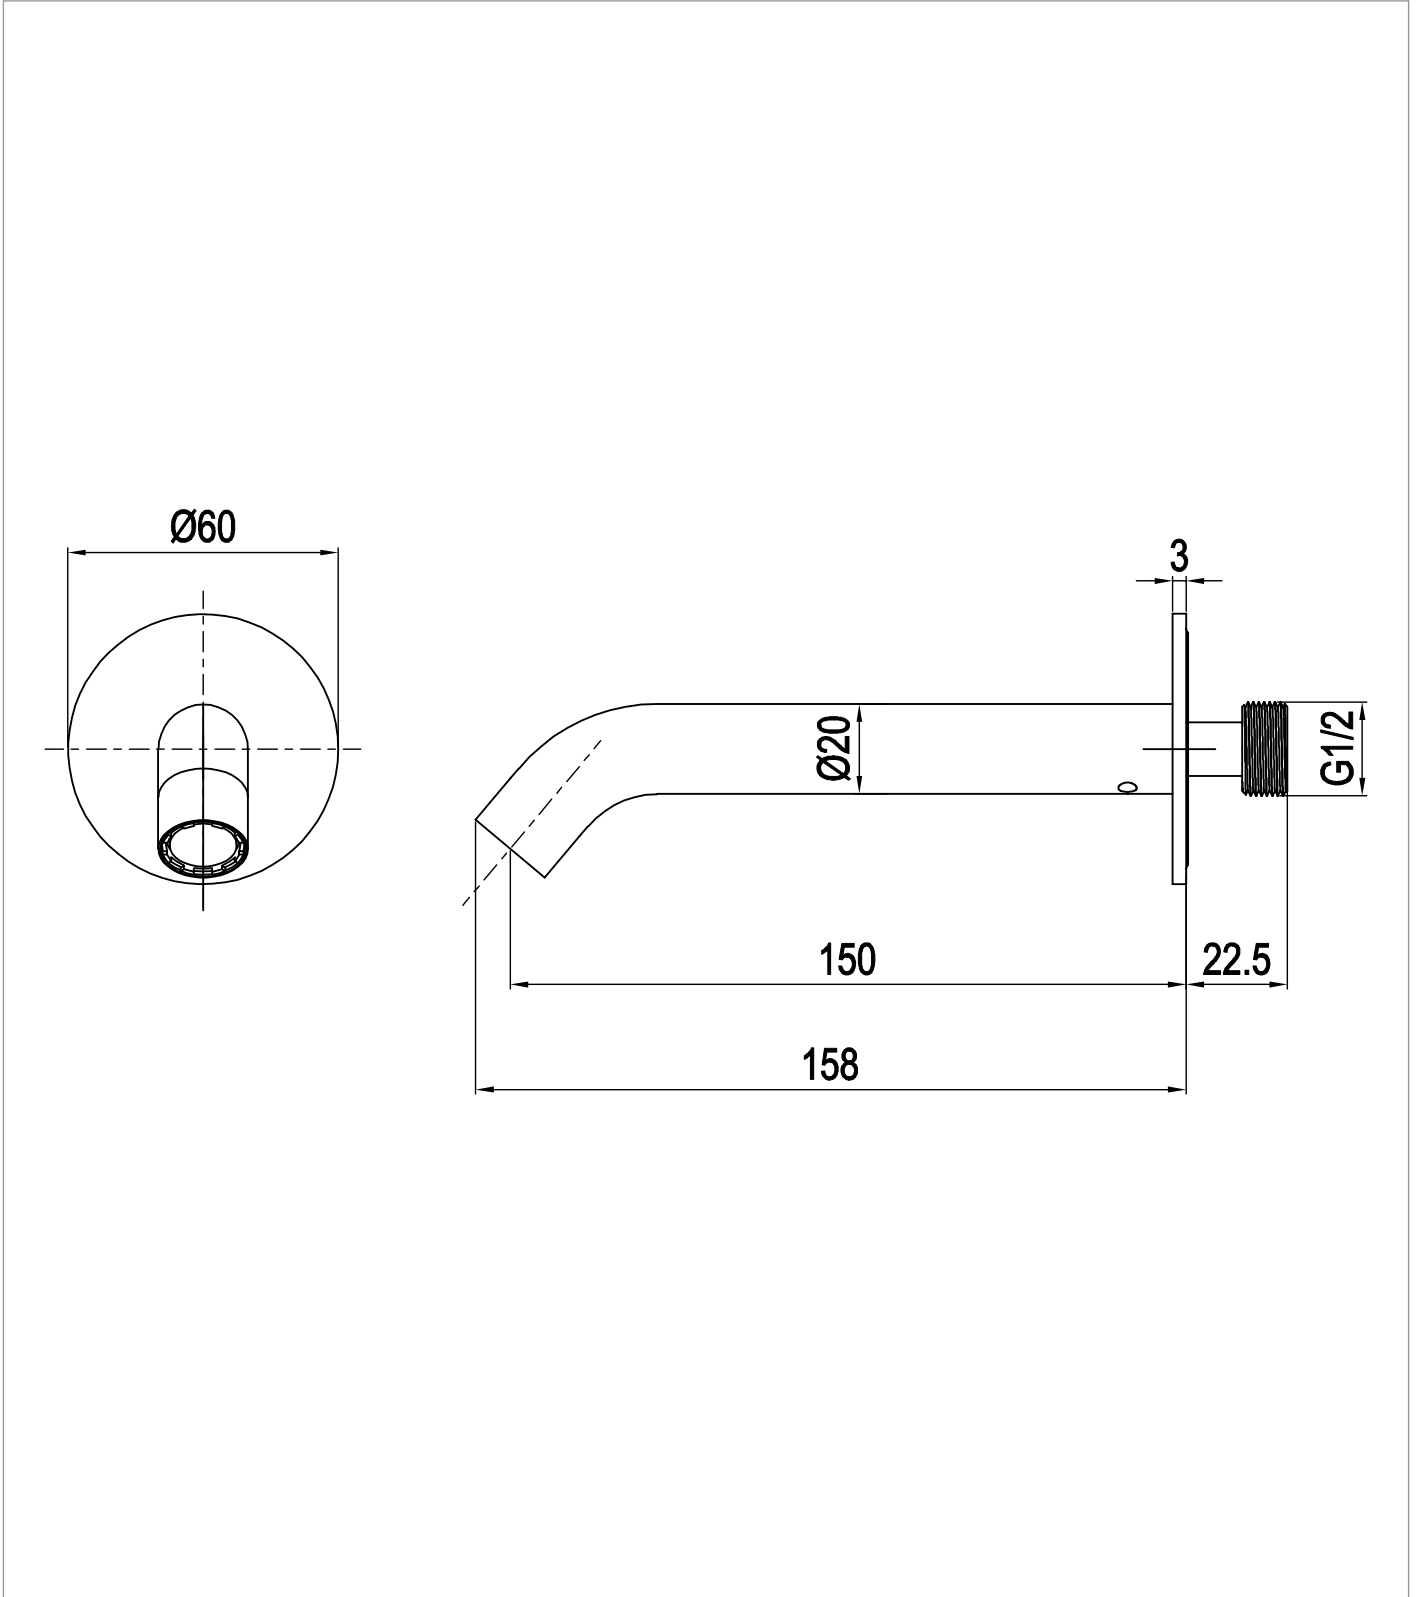

PRODUCT DATA SHEET

PRODUCT CODE

TS0370WST

RANGE

3ONE6

DESCRIPTION

3ONE6 Bath Spout Wall Mounted Stainless Slate

WEBSITE LINK [Click Here](#)

CATEGORY	Brassware
WARRANTY DETAILS	15 Years
COLOUR	Slate
FINISH APPLICATION	PVD
PRIMARY MATERIAL	316 Stainless Steel
INSTALL TYPE	Wall Mounted
PRODUCT WIDTH MM	60
PRODUCT HEIGHT MM	60
PRODUCT LENGTH MM	158
PRODUCT NET WEIGHT KG	0.25

MINIMUM PRESSURE (BAR)	1
MAX WORKING PRESSURE (BAR)	5
NUMBER OF OUTLETS	1
SPOUT PROJECTION	150
INLET CONNECTIONS THREAD	G1/2"
WASTE INCLUDED	No
ANTI-SCALD	No
ENERGY SAVING	No
SHOWER HOSE & HANDSET ARE INCLUDED	No

TECHNICAL DIMENSIONS

Dimensions in mm unless otherwise specified.

Tolerances (per material type) apply.

SPARES LIST

Only the parts labelled are available as spares.

--