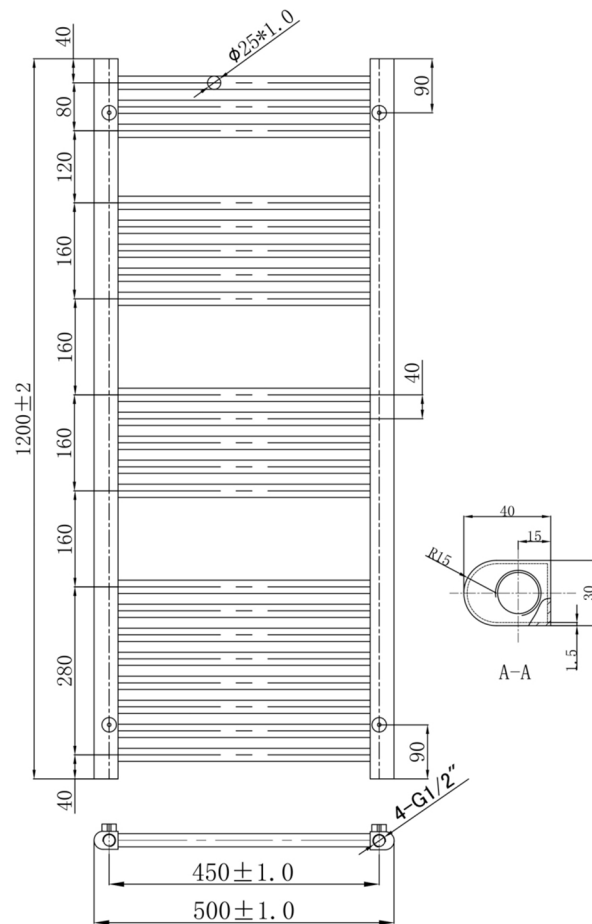

Technical Data Sheet

Product range: VOS

Product code: VOS1200BRZ

Finishes Available: Brushed Bronze

Size	Bars	BTU	Pipe Centre	Projection	Recommended Element	Finish
1200 x 500	21	1357	450	75	400W	Steel PVD Brushed Bronze