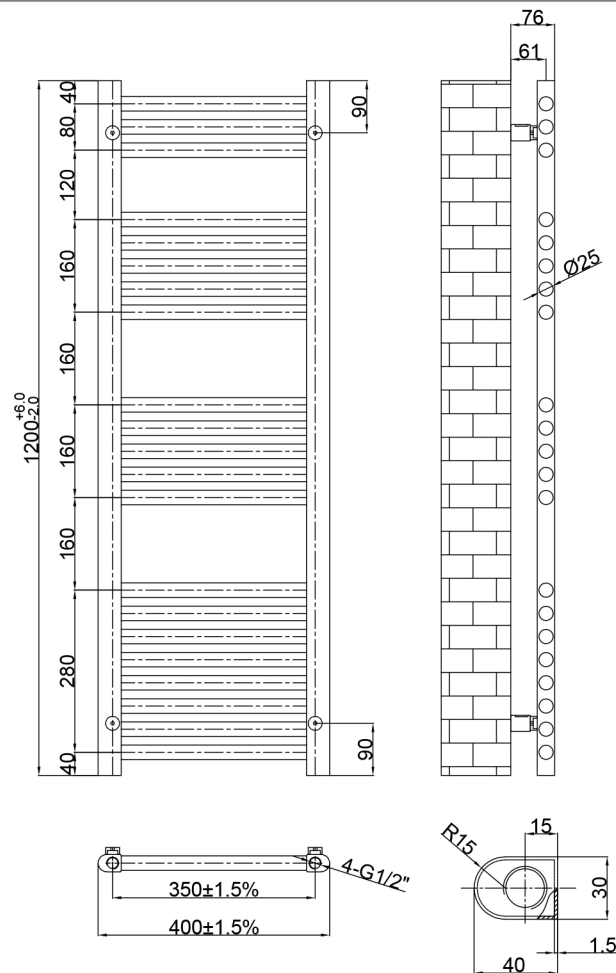

# Technical Data Sheet

Product range: VOS

Product code: VOS1204BRZ

Finishes Available: Brushed Bronze

Size	Bars	BTU	Pipe Centre	Projection	Recommended Element	Finish
1200x 400	21	966	350	76	400W	Steel PVD Brushed Bronze