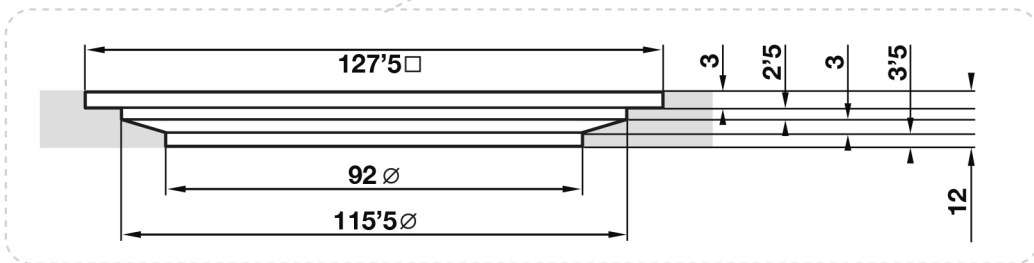

Giorgio2 Series

Square Shower Tray 2200 x 800mm

tissino

Designed to Inspire
Made to Experience

tissino

T 0345 582 8000
E info@tissino.co.uk
W tissino.co.uk

2 Lyncastle Road
Appleton Thorn
Warrington WA4 4SN

We reserve the right to
change this information
without prior notice