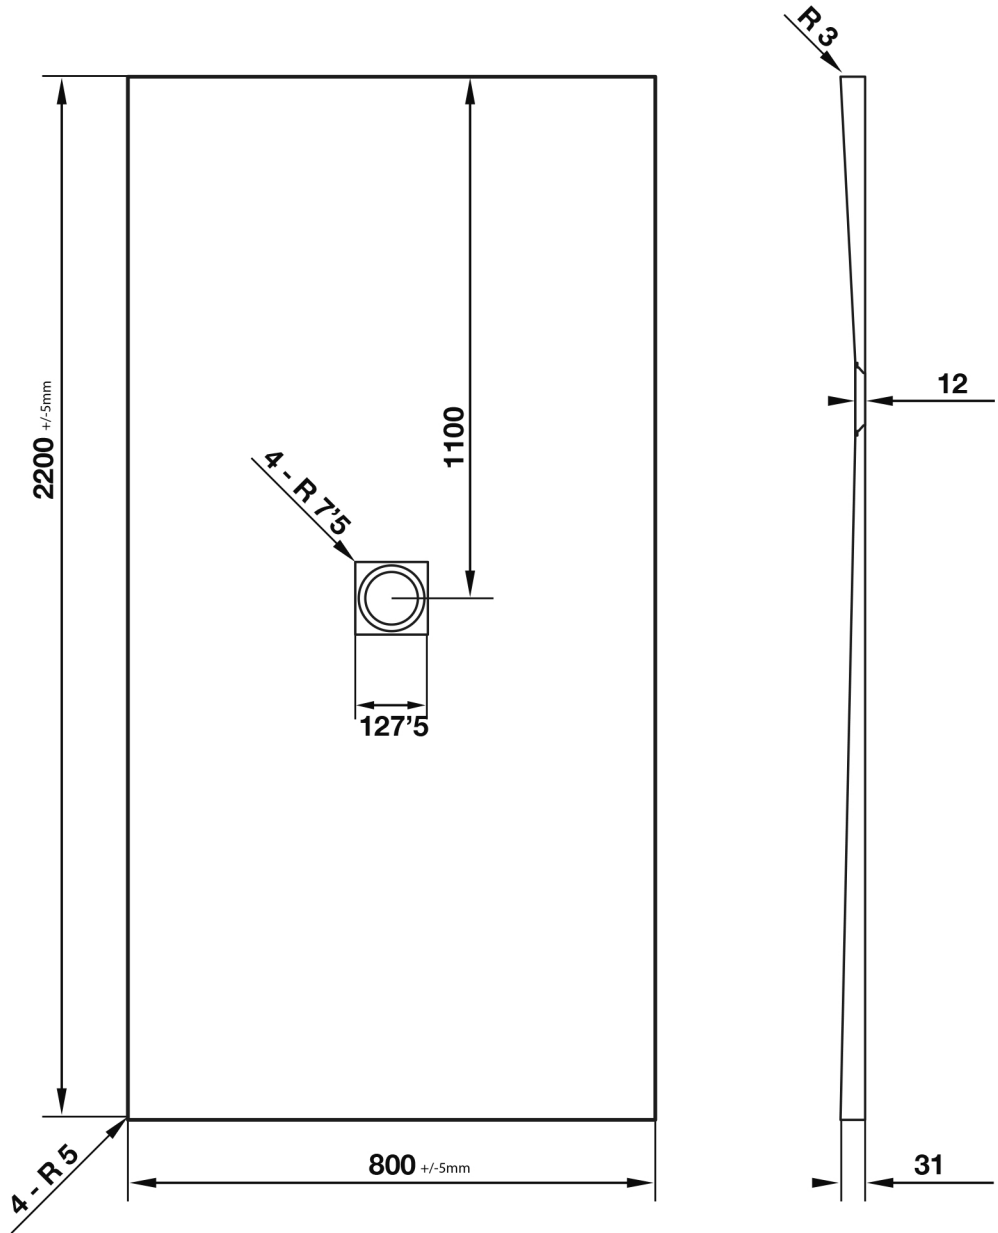

Giorgio2 Series

Square Shower Tray 2200 x 800mm

tissino

Designed to Inspire
Made to Experience

tissino

T 0345 582 8000
E info@tissino.co.uk
W tissino.co.uk

2 Lyncastle Road
Appleton Thorn
Warrington WA4 4SN

We reserve the right to
change this information
without prior notice