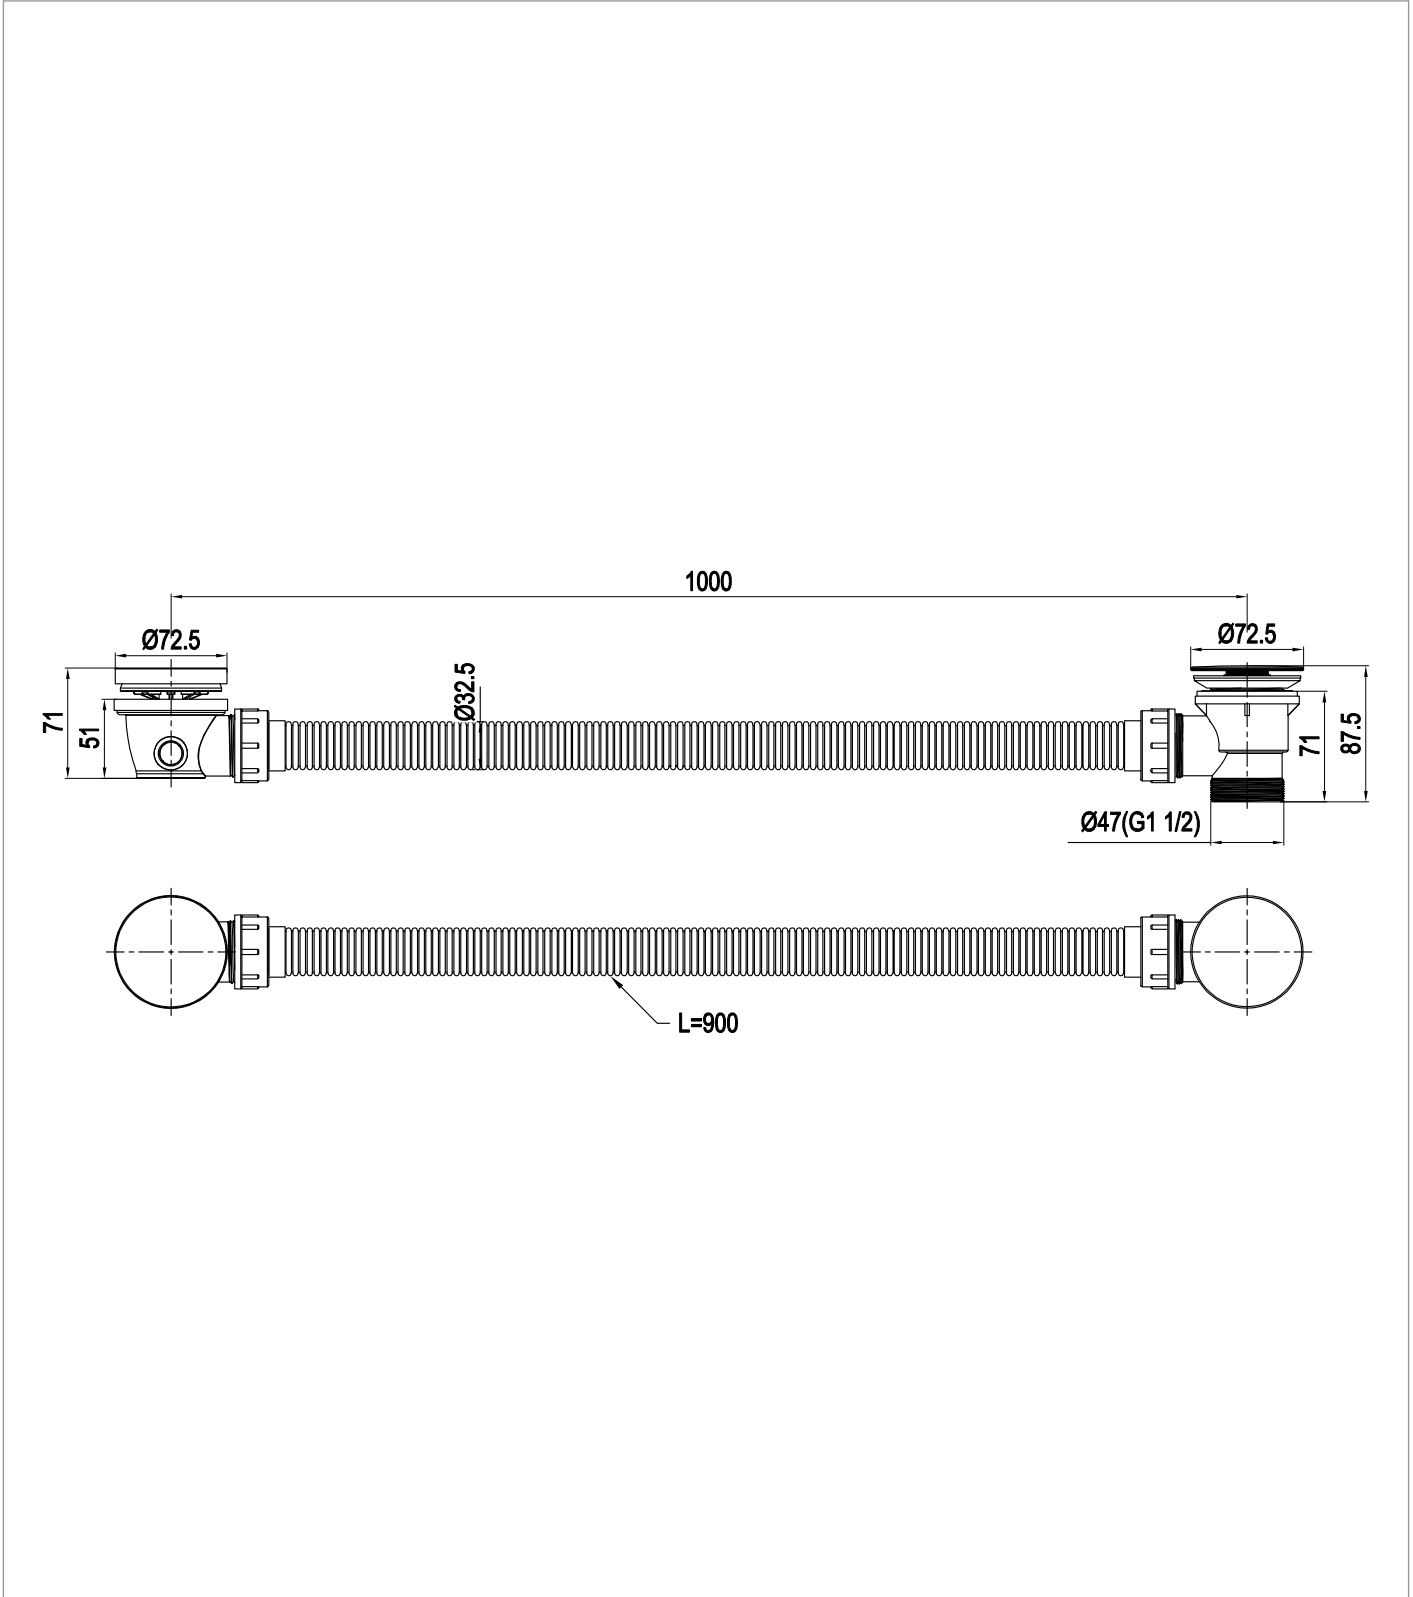

PRODUCT DATA SHEET

PRODUCT CODE

TS0204ST

RANGE

3ONE6

DESCRIPTION

3ONE6 Bath Click Clack Waste Extended Stainless Slate

WEBSITE LINK [Click Here](#)

CATEGORY	Brassware
WARRANTY DETAILS	15 Years
COLOUR	Slate
FINISH APPLICATION	PVD
PRIMARY MATERIAL	316 Stainless Steel
INSTALL TYPE	Bath Mounted
PRODUCT WIDTH MM	72.5
PRODUCT LENGTH MM	900
PRODUCT DEPTH MM	71
PRODUCT NET WEIGHT KG	1.1

OUTLET CONNECTIONS THREAD
WASTE/TRAP G1.1/2

PRESSURE (BAR)	0.2	0.5	1	2	3	4	5
PRIMARY FLOWRATE							
HANDSET FLOWRATE							
MASSAGE FLOW RATE							
AIR FLOW RATE							
WIRE FLOW RATE							
WATERFALL FLOW RATE							
MIST FLOW RATE							
HANDSPRAY FLOW RATE							

TECHNICAL DIMENSIONS

Dimensions in mm unless otherwise specified.

Tolerances (per material type) apply.

SPARES LIST

Only the parts labelled are available as spares.

--