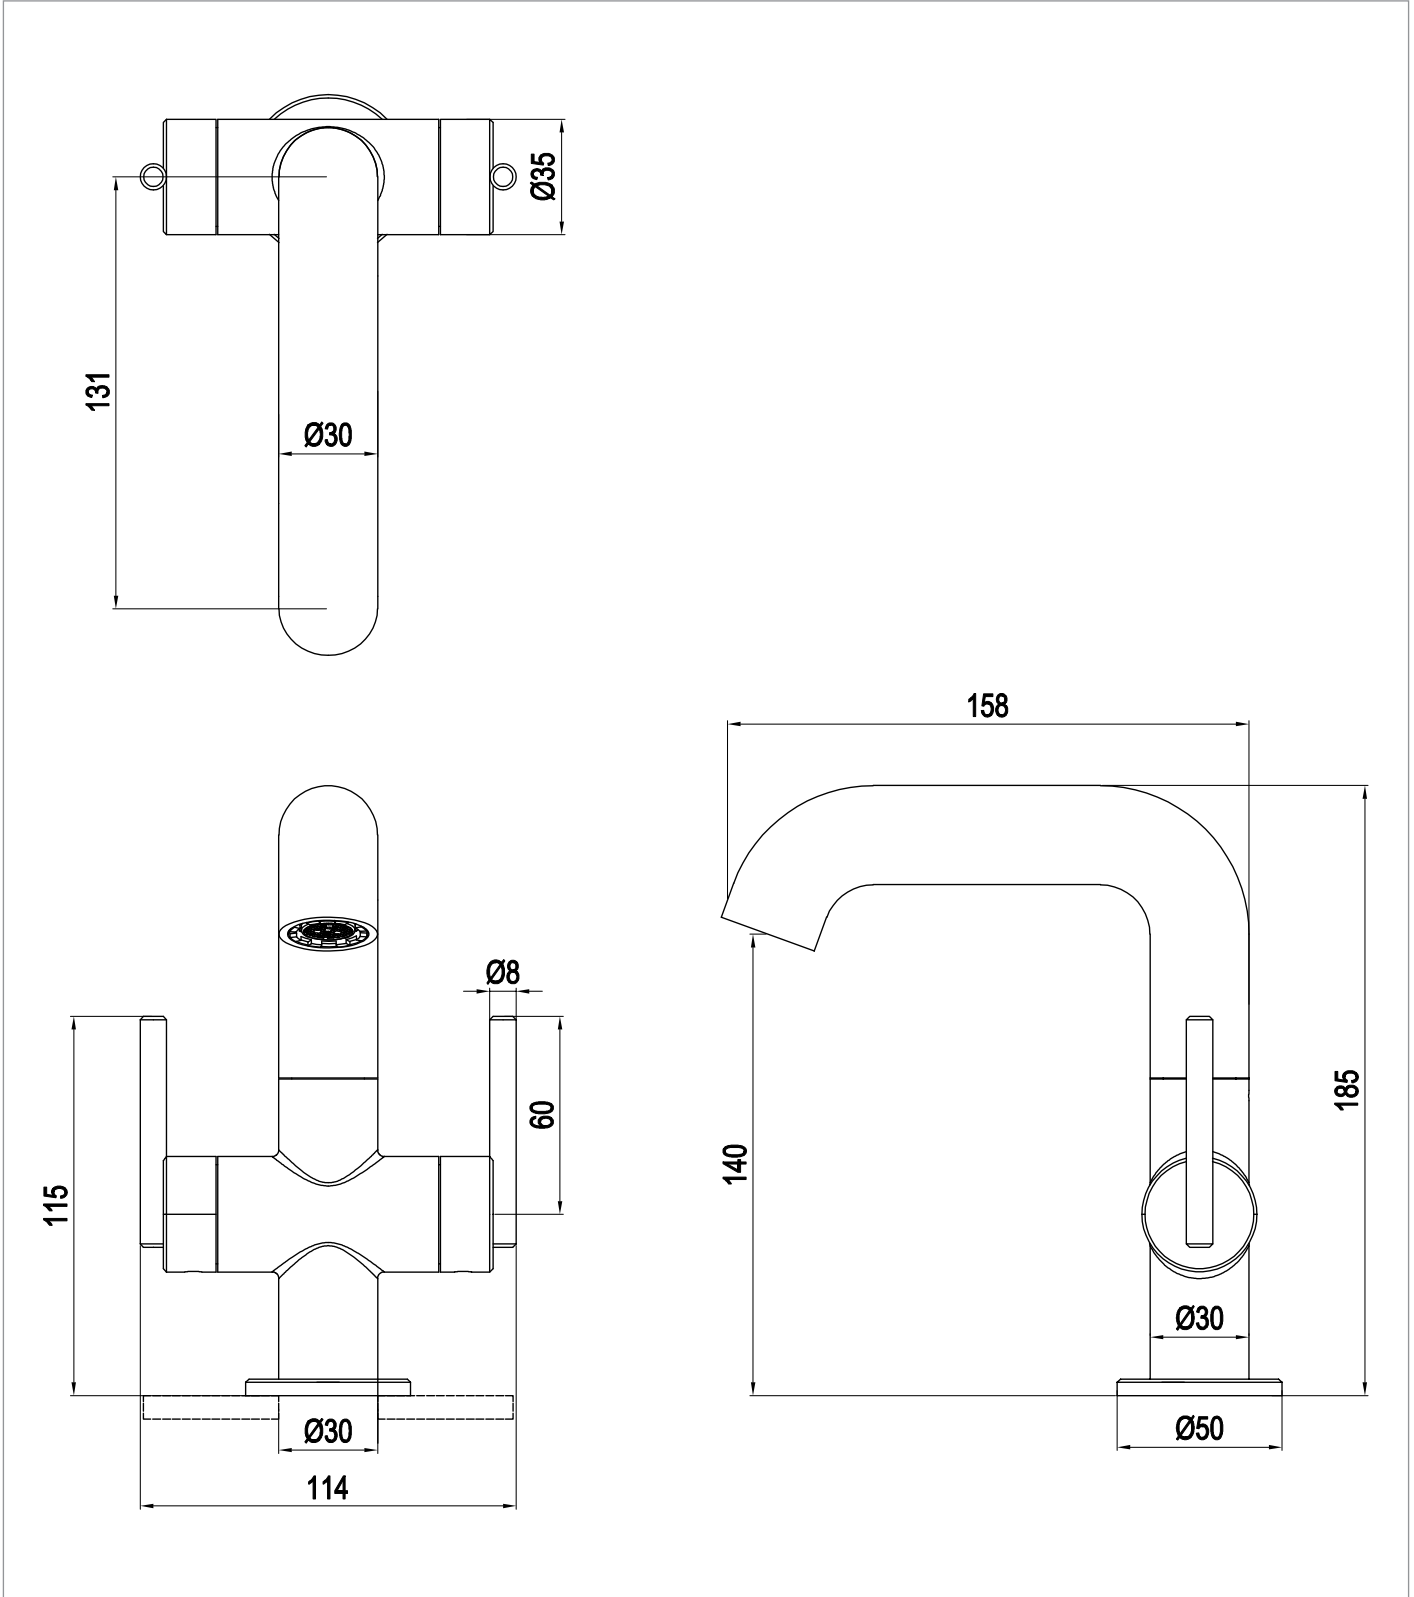

## DESCRIPTION

3ONE6 Lever Basin Side Deck Mixer 2 Handle Stainless Slate

WEBSITE LINK [Click Here](#)

CATEGORY	Brassware
WARRANTY DETAILS	15 Years
COLOUR	Slate
FINISH APPLICATION	PVD
PRIMARY MATERIAL	316 Stainless Steel
INSTALL TYPE	Deck Mounted
PRODUCT WIDTH MM	114
PRODUCT HEIGHT MM	185
PRODUCT DEPTH MM	170
PRODUCT NET WEIGHT KG	1.05
STANDARDS	BS EN 817:2008

MINIMUM PRESSURE (BAR)	1
MAX WORKING PRESSURE (BAR)	5
HEADWORK	35mm Single lever ceramic cartridge
SPOUT PROJECTION	131
SWIVEL SPOUT	Yes
INLET CONNECTIONS THREAD	G1/2"
FLOW REGULATOR	Cache M16x1
WASTE INCLUDED	No
ANTI-SCALD	No
ENERGY SAVING	No
SHOWER HOSE & HANDSET ARE INCLUDED	No

## TECHNICAL DIMENSIONS

Dimensions in mm unless otherwise specified.

Tolerances (per material type) apply.