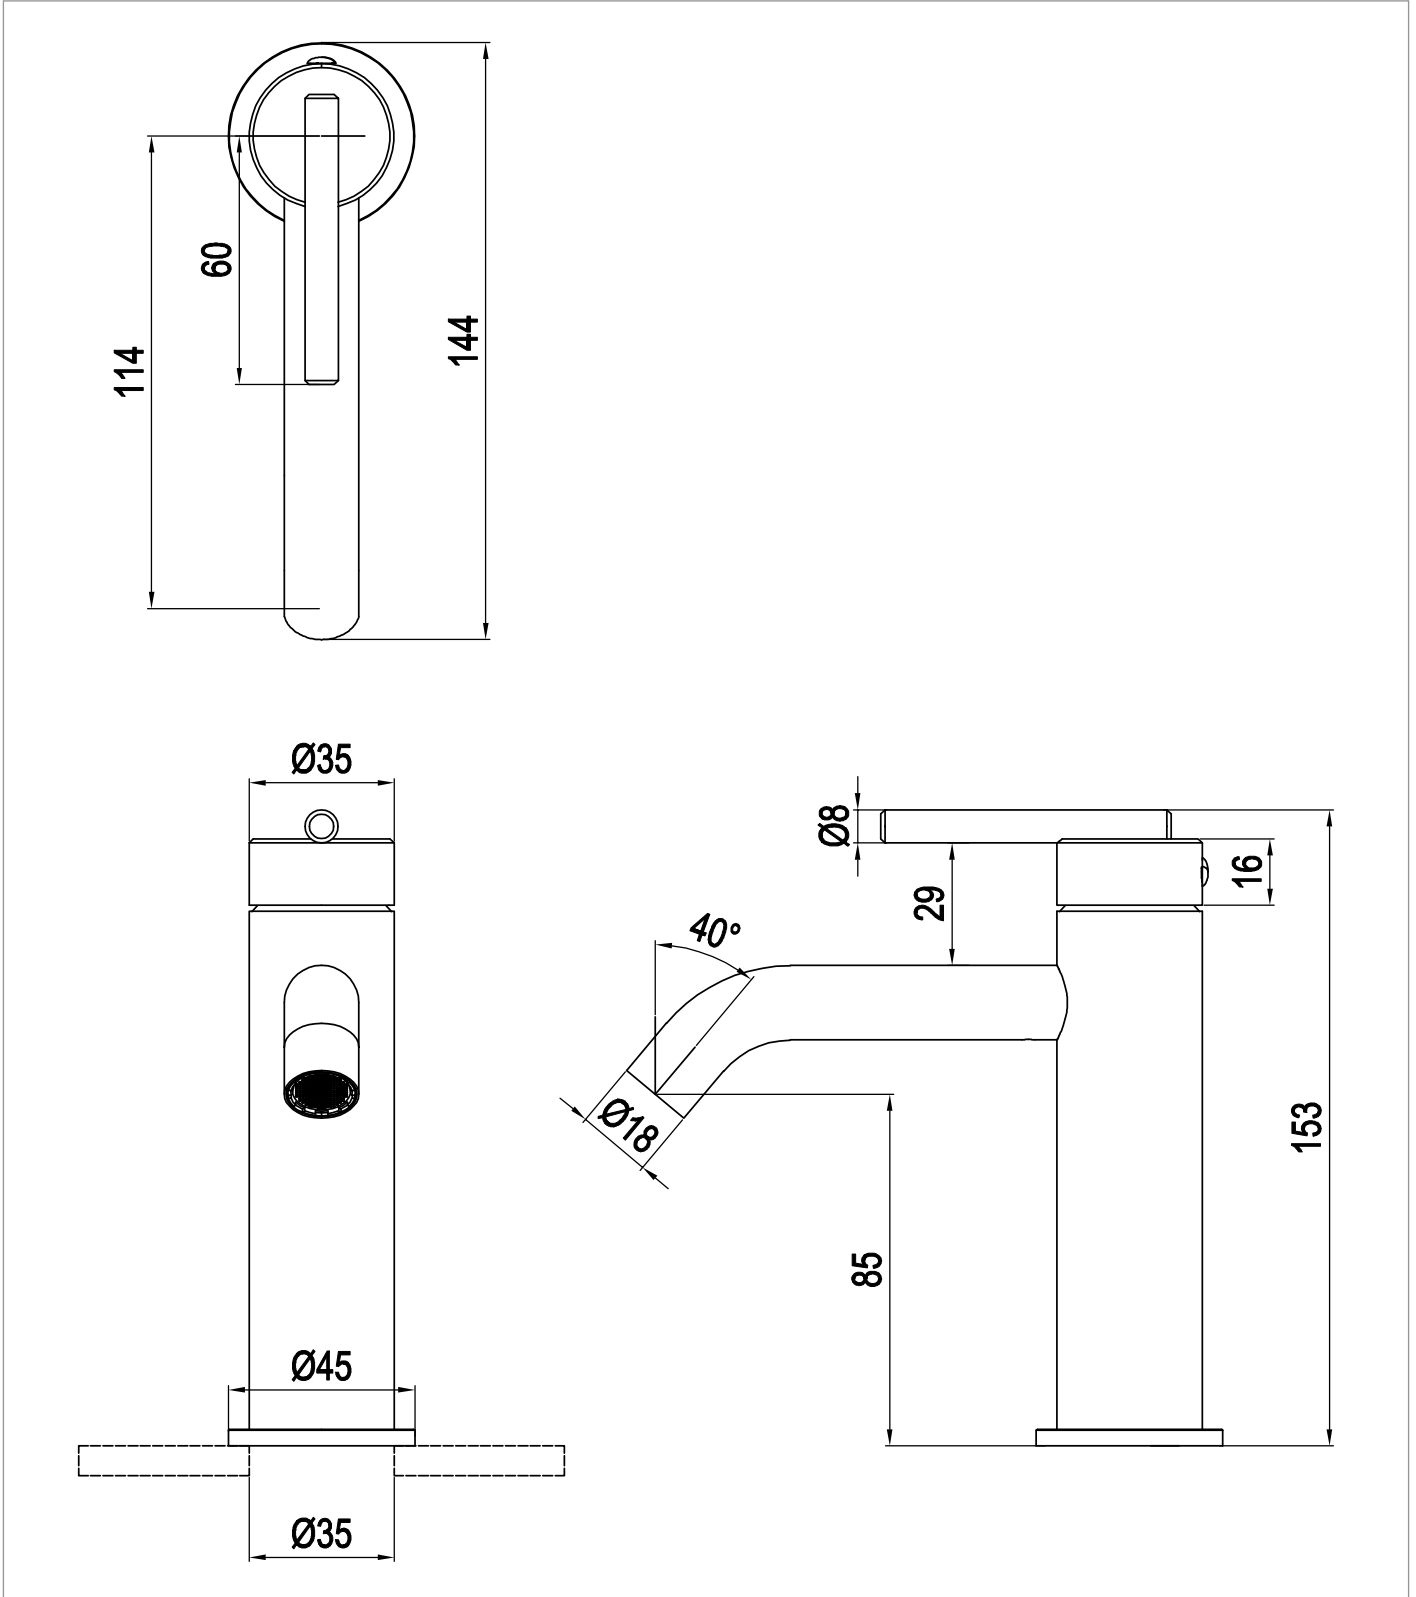

## DESCRIPTION

3ONE6 Lever Basin Mono Stainless Slate

WEBSITE LINK [Click Here](#)

CATEGORY	Brassware
WARRANTY DETAILS	15 Years
COLOUR	Slate
FINISH APPLICATION	PVD
PRIMARY MATERIAL	316 Stainless Steel
INSTALL TYPE	Basin Mounted
PRODUCT WIDTH MM	45
PRODUCT HEIGHT MM	153
PRODUCT DEPTH MM	144
PRODUCT NET WEIGHT KG	0.8
STANDARDS	BS EN 817:2008

MINIMUM PRESSURE (BAR)	1
MAX WORKING PRESSURE (BAR)	5
HEADWORK	35mm Single lever ceramic cartridge
SPOUT PROJECTION	114
SWIVEL SPOUT	No
INLET CONNECTIONS THREAD	G1/2"
FLOW REGULATOR	Cache M16x1
WASTE INCLUDED	No
ANTI-SCALD	No
ENERGY SAVING	No
SHOWER HOSE & HANDSET ARE INCLUDED	No

## TECHNICAL DIMENSIONS

Dimensions in mm unless otherwise specified.

Tolerances (per material type) apply.