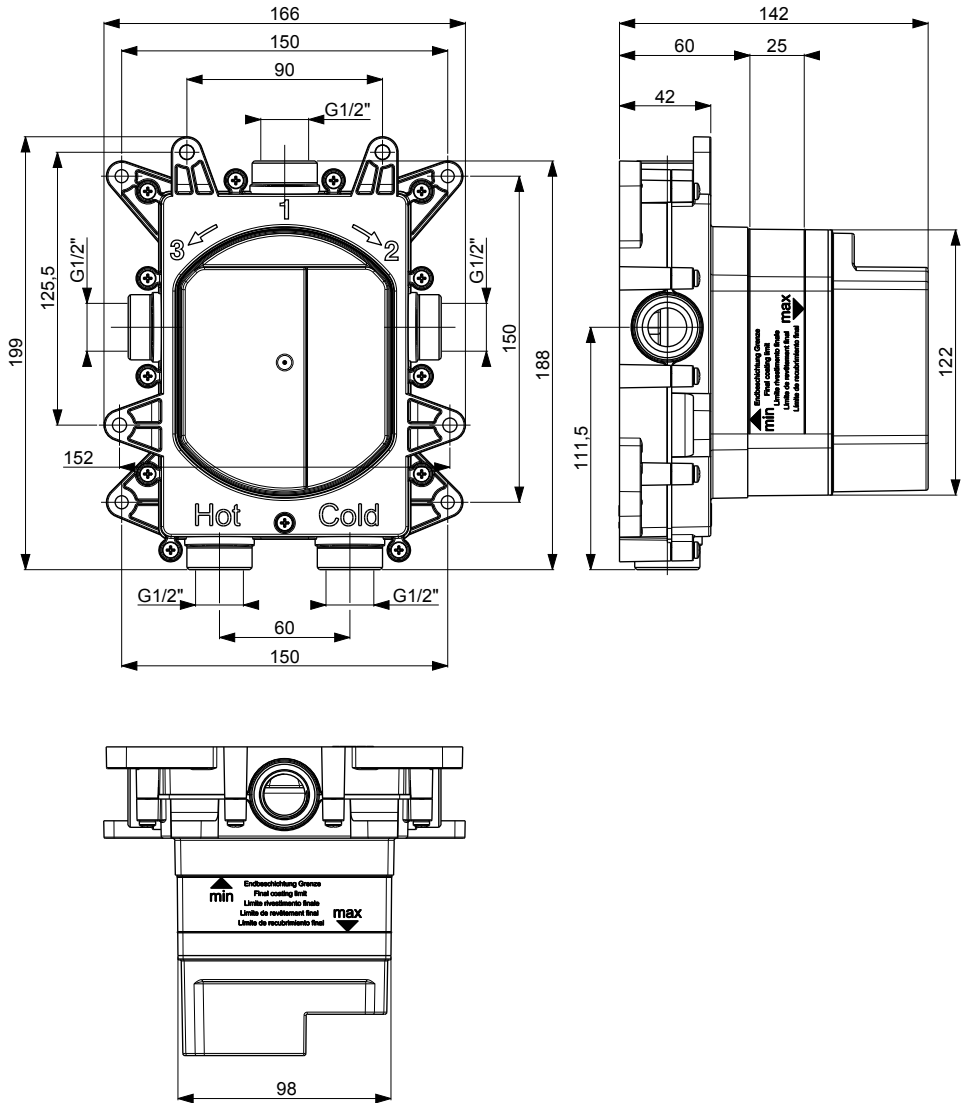

PRODUCT DATA SHEET

PRODUCT CODE

TSCB2500LBPSF

RANGE

Crossbox

DESCRIPTION

3ONE6 Crossbox Trimset 3D Outlet
Stainless Brushed Brass Effect

CATEGORY	Brassware
WARRANTY DETAILS	15 Years
COLOUR	Brushed Brass Effect
FINISH APPLICATION	PVD
PRIMARY MATERIAL	316 Stainless Steel
INSTALL TYPE	Wall Mounted
PRODUCT WIDTH MM	130
PRODUCT HEIGHT MM	180
PRODUCT NET WEIGHT KG	2.66

MINIMUM PRESSURE (BAR)	1
MAX WORKING PRESSURE (BAR)	5
NUMBER OF OUTLETS	3
NUMBER OF FUNCTIONS	3
INLET CONNECTIONS THREAD	G1/2"
WASTE INCLUDED	No
ANTI-SCALD	Yes
ENERGY SAVING	No
SHOWER HOSE & HANDSET ARE INCLUDED	No

PRESSURE (BAR)	0.2	0.5	1	2	3	4	5
PRIMARY FLOWRATE			11.7	16.7	20.7	24	26.6
HANDSET FLOWRATE							
MESSAGE FLOW RATE							
AIR FLOW RATE							
WIRE FLOW RATE							
WATERFALL FLOW RATE							
MIST FLOW RATE							
HANDSPRAY FLOW RATE							

TECHNICAL DIMENSIONS

Dimensions in mm unless otherwise specified.

Tolerances (per material type) apply.

SPARES LIST

Only the parts labelled are available as spares.

--

CROSSBOX