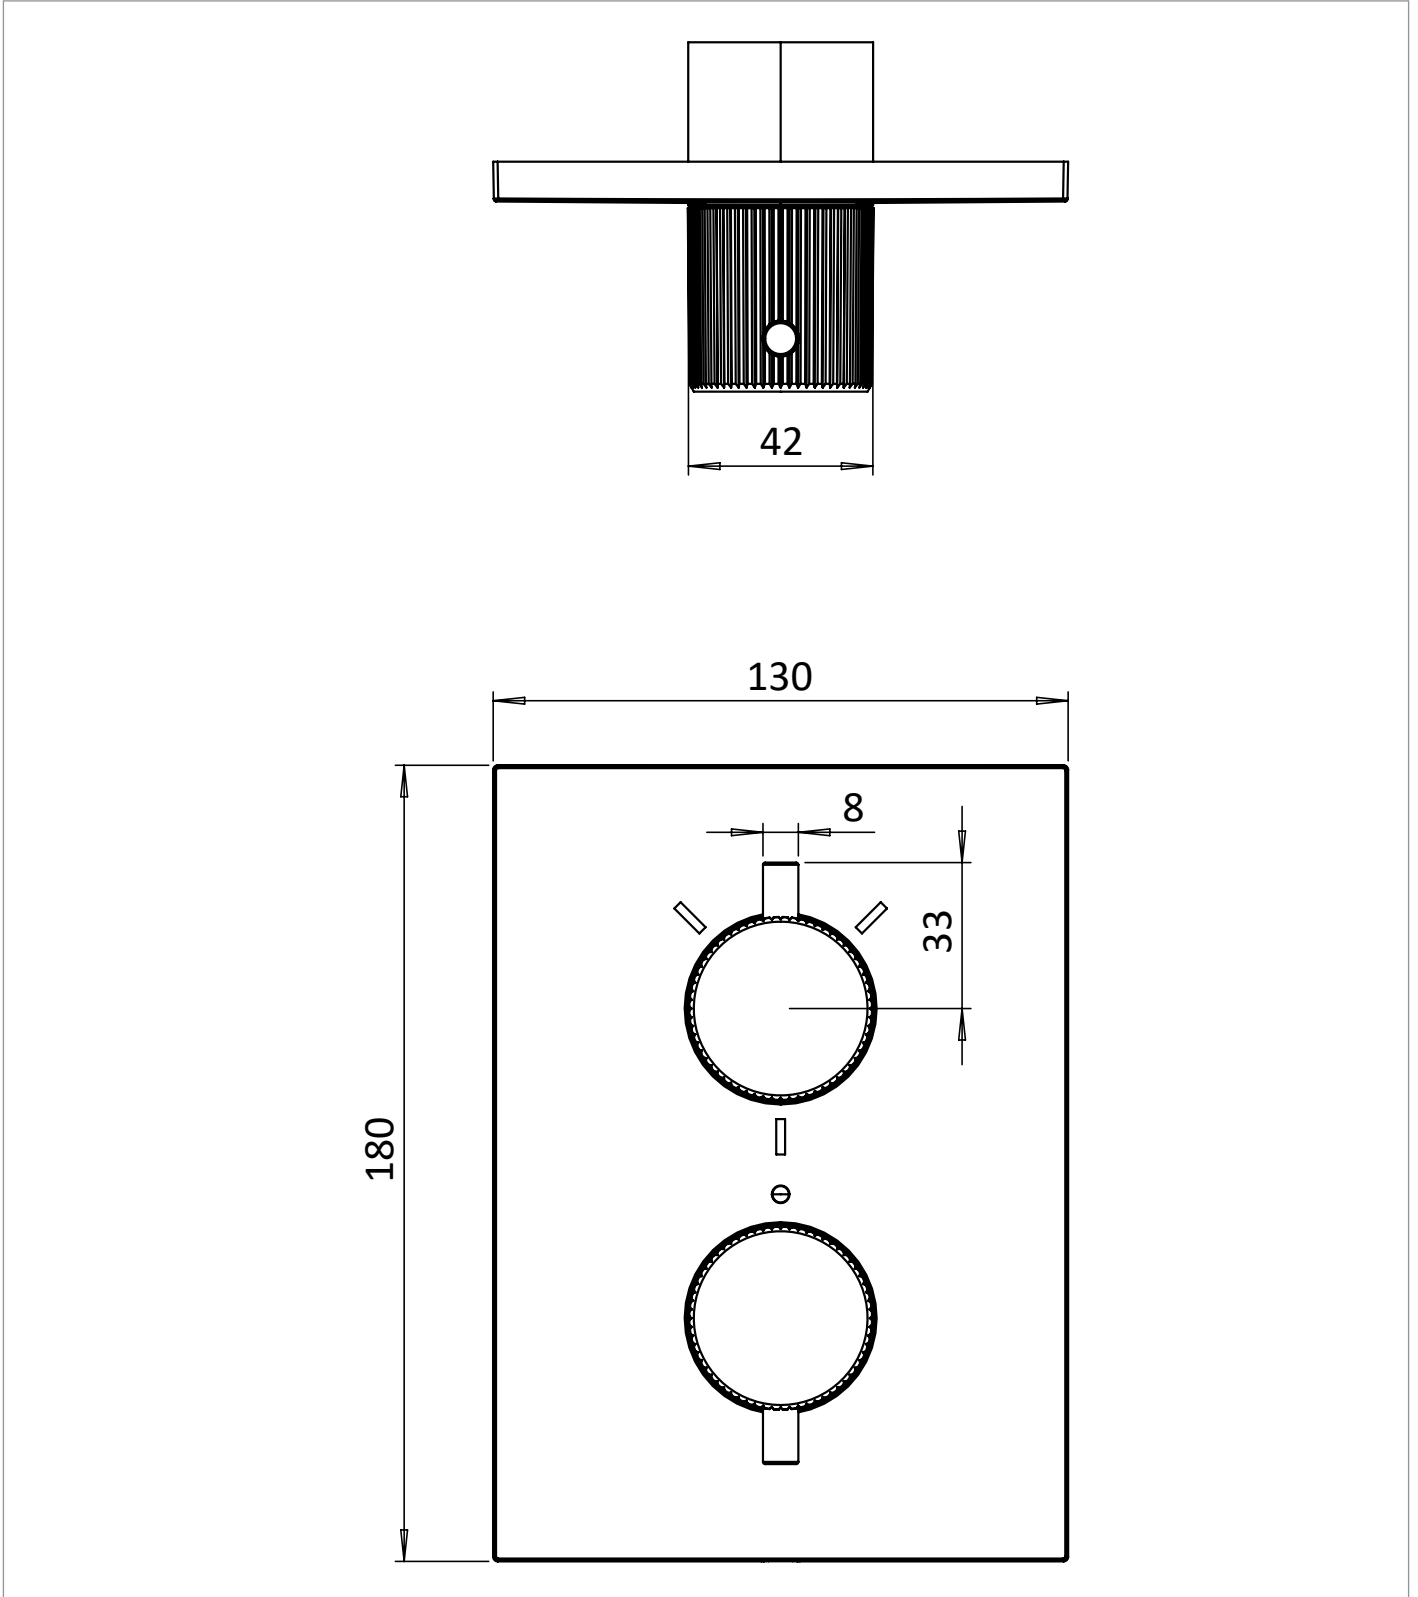

PRODUCT DATA SHEET

PRODUCT CODE

TSCB2500LBPSF

RANGE

Crossbox

DESCRIPTION

3ONE6 Crossbox Trimset 3D Outlet
Stainless Brushed Brass Effect

CATEGORY	Brassware
WARRANTY DETAILS	15 Years
COLOUR	Brushed Brass Effect
FINISH APPLICATION	PVD
PRIMARY MATERIAL	316 Stainless Steel
INSTALL TYPE	Wall Mounted
PRODUCT WIDTH MM	130
PRODUCT HEIGHT MM	180
PRODUCT NET WEIGHT KG	2.66

MINIMUM PRESSURE (BAR)	1
MAX WORKING PRESSURE (BAR)	5
NUMBER OF OUTLETS	3
NUMBER OF FUNCTIONS	3
INLET CONNECTIONS THREAD	G1/2"
WASTE INCLUDED	No
ANTI-SCALD	Yes
ENERGY SAVING	No
SHOWER HOSE & HANDSET ARE INCLUDED	No

TECHNICAL DIMENSIONS

Dimensions in mm unless otherwise specified.

Tolerances (per material type) apply.

SPARES LIST

Only the parts labelled are available as spares.

--

CROSSBOX