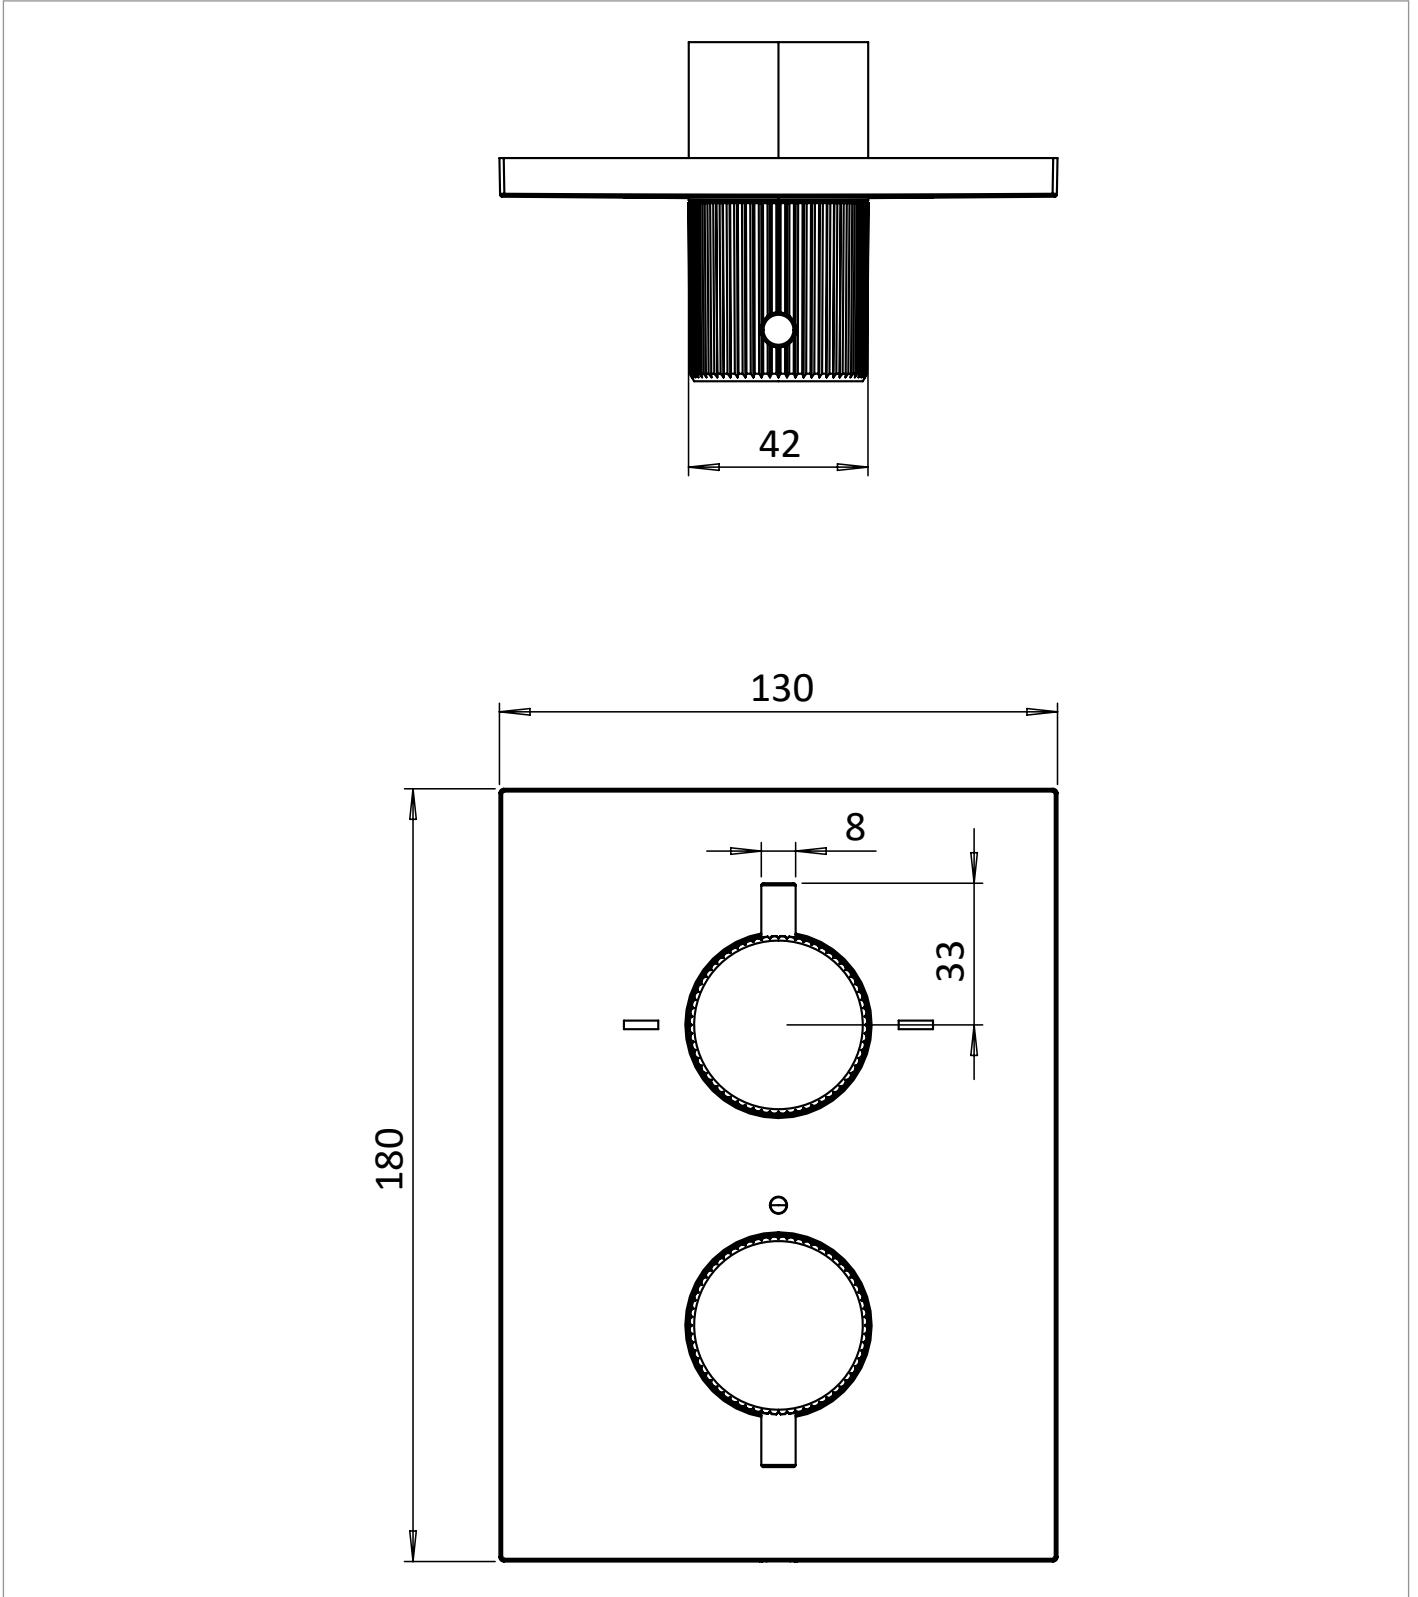

## DESCRIPTION

3ONE6 Crossbox Trimset 2D Outlet  
Stainless Brushed Brass Effect

CATEGORY	Brassware
WARRANTY DETAILS	15 Years
COLOUR	Brushed Brass Effect
FINISH APPLICATION	PVD
PRIMARY MATERIAL	316 Stainless Steel
INSTALL TYPE	Wall Mounted
PRODUCT WIDTH MM	130
PRODUCT HEIGHT MM	180
PRODUCT NET WEIGHT KG	2.66

## TECHNICAL DIMENSIONS

Dimensions in mm unless otherwise specified.

Tolerances (per material type) apply.