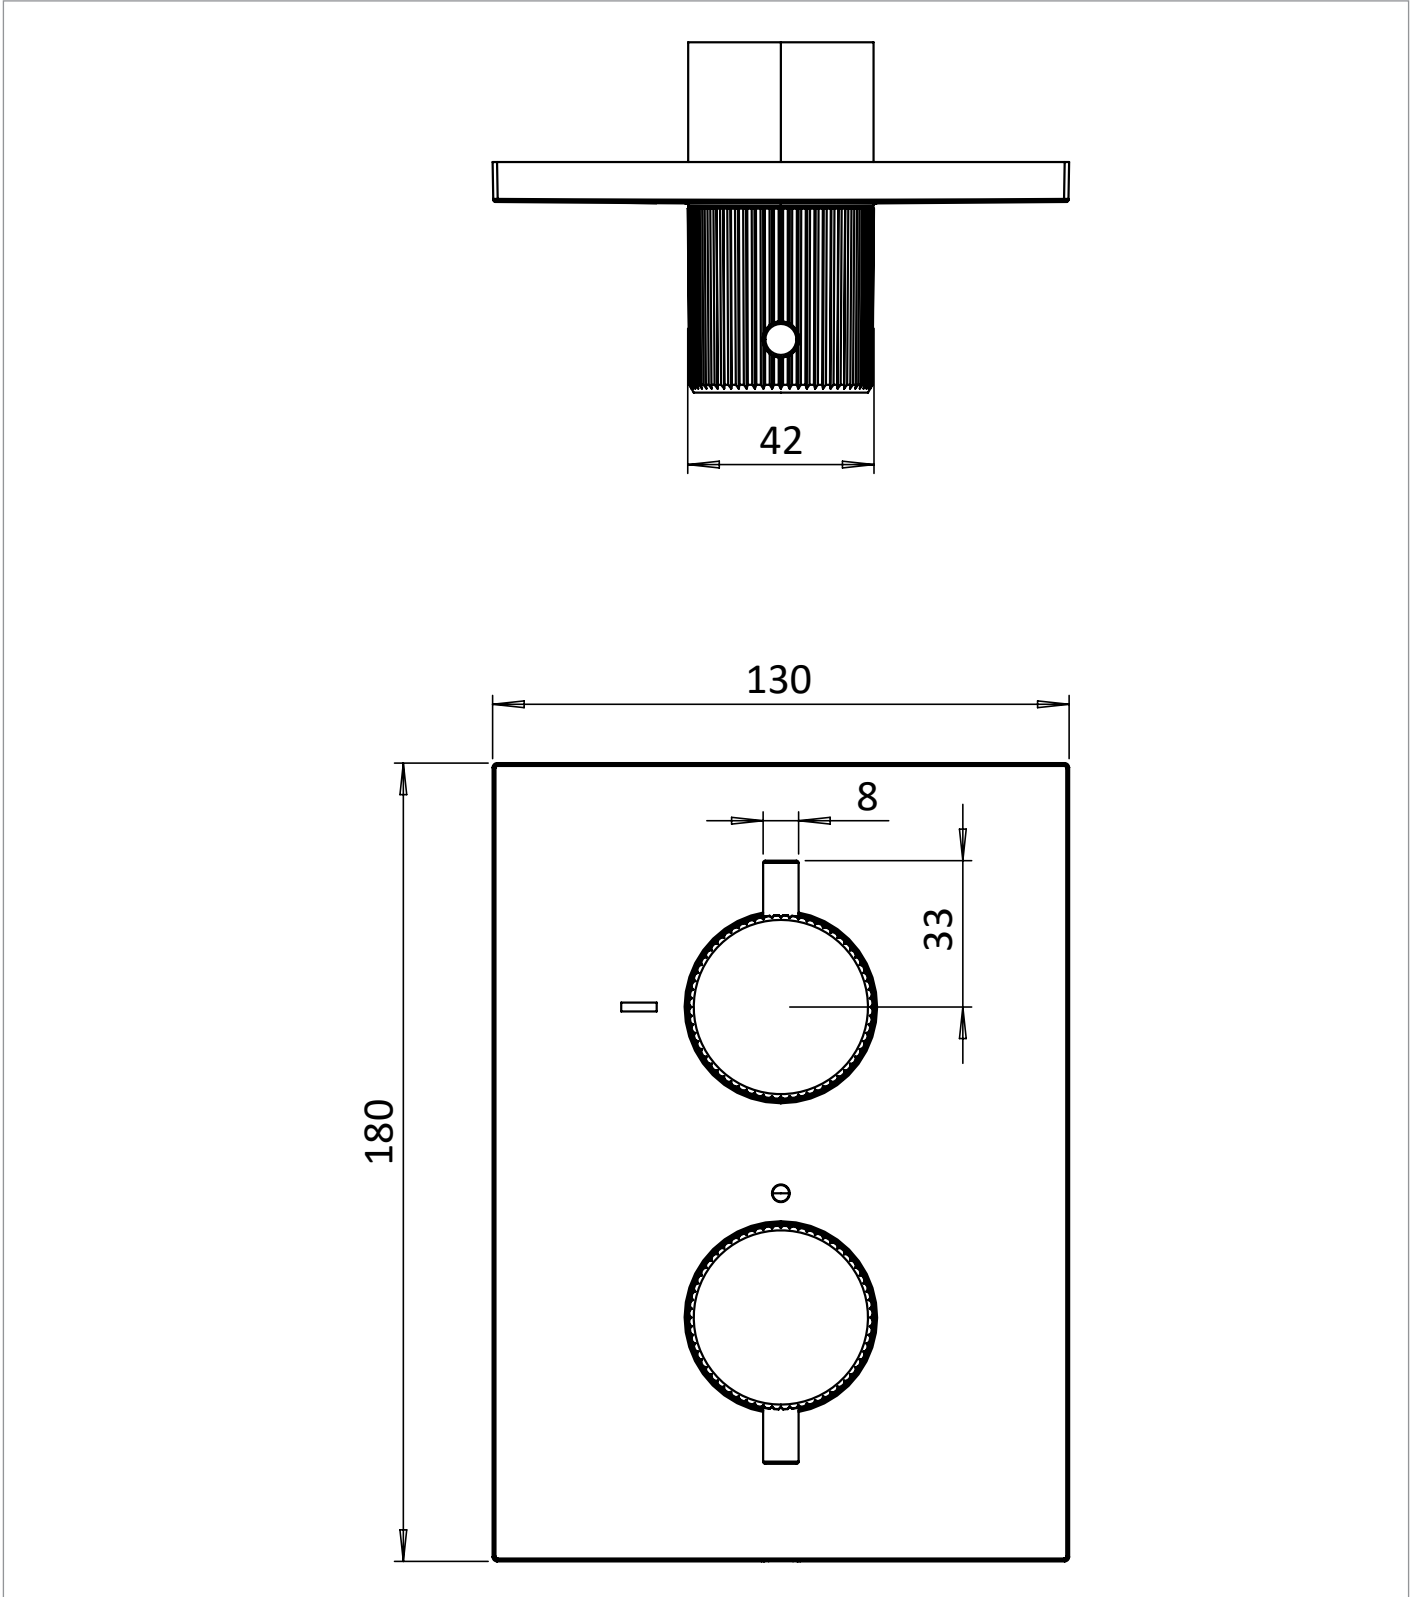

## DESCRIPTION

3ONE6 Crossbox Trimset Single Outlet  
Stainless Brushed Brass Effect

CATEGORY	Brassware
WARRANTY DETAILS	15 Years
COLOUR	Brushed Brass Effect
FINISH APPLICATION	PVD
PRIMARY MATERIAL	316 Stainless Steel
INSTALL TYPE	Wall Mounted
PRODUCT WIDTH MM	130
PRODUCT HEIGHT MM	180
PRODUCT NET WEIGHT KG	2.66

## TECHNICAL DIMENSIONS

Dimensions in mm unless otherwise specified.

Tolerances (per material type) apply.