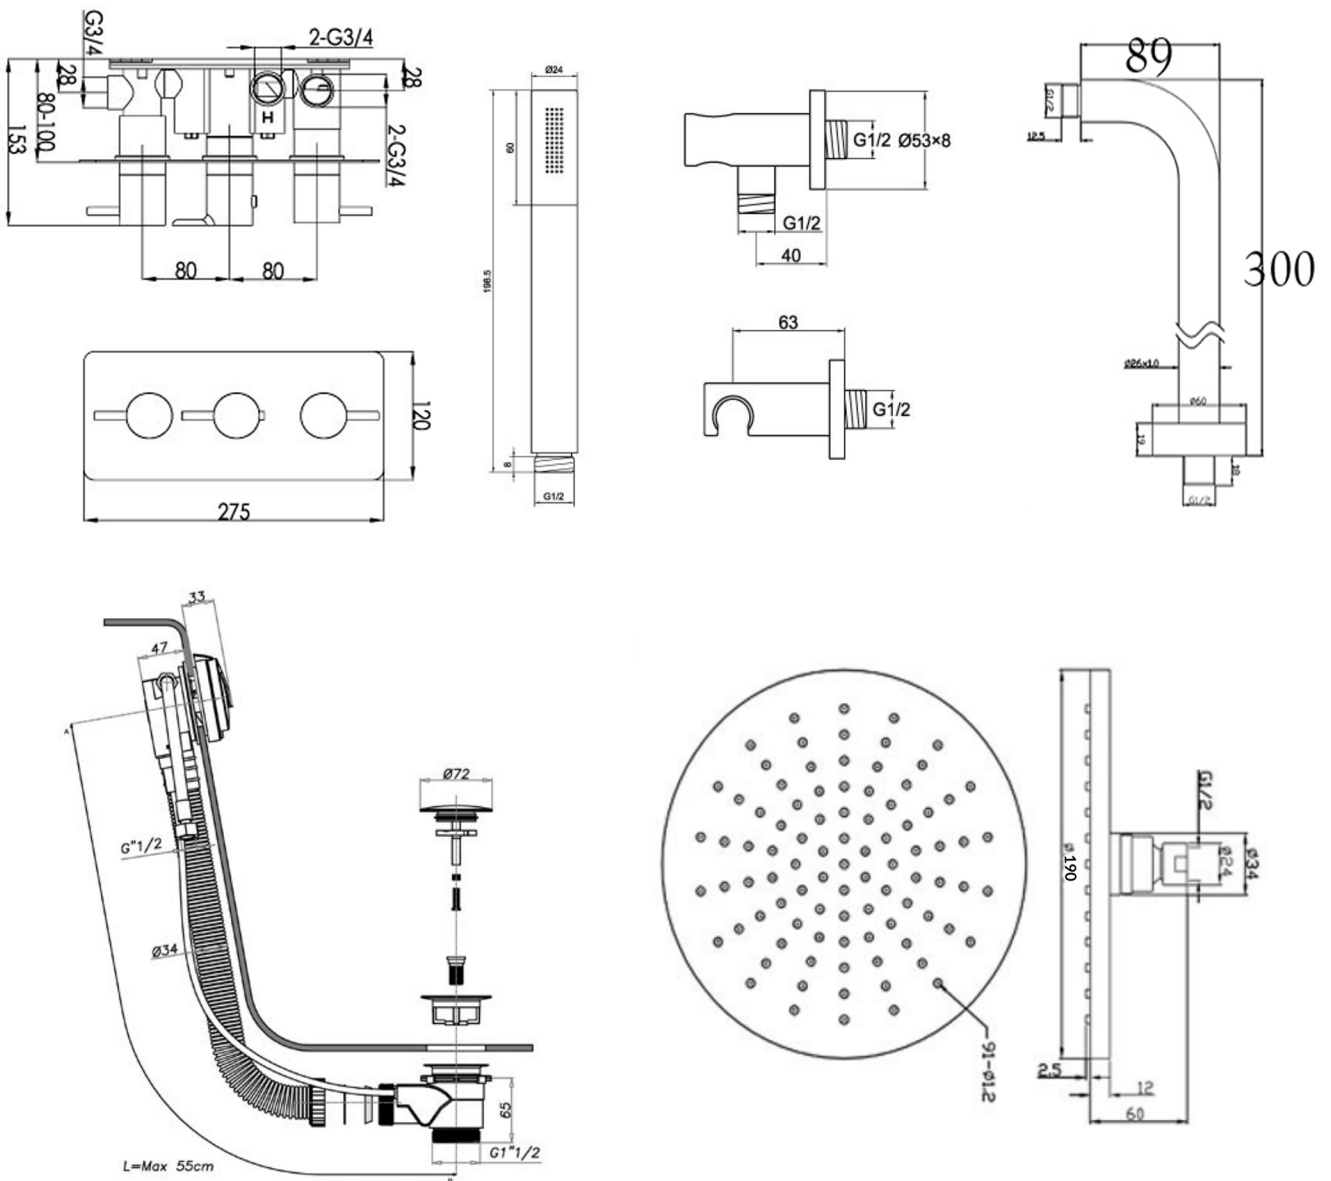

Technical Drawing

Product code: COM052

Product range: Bath and Shower Combinations

www.jtpuk.co.uk

technical@jtpuk.co.uk

01895 442211