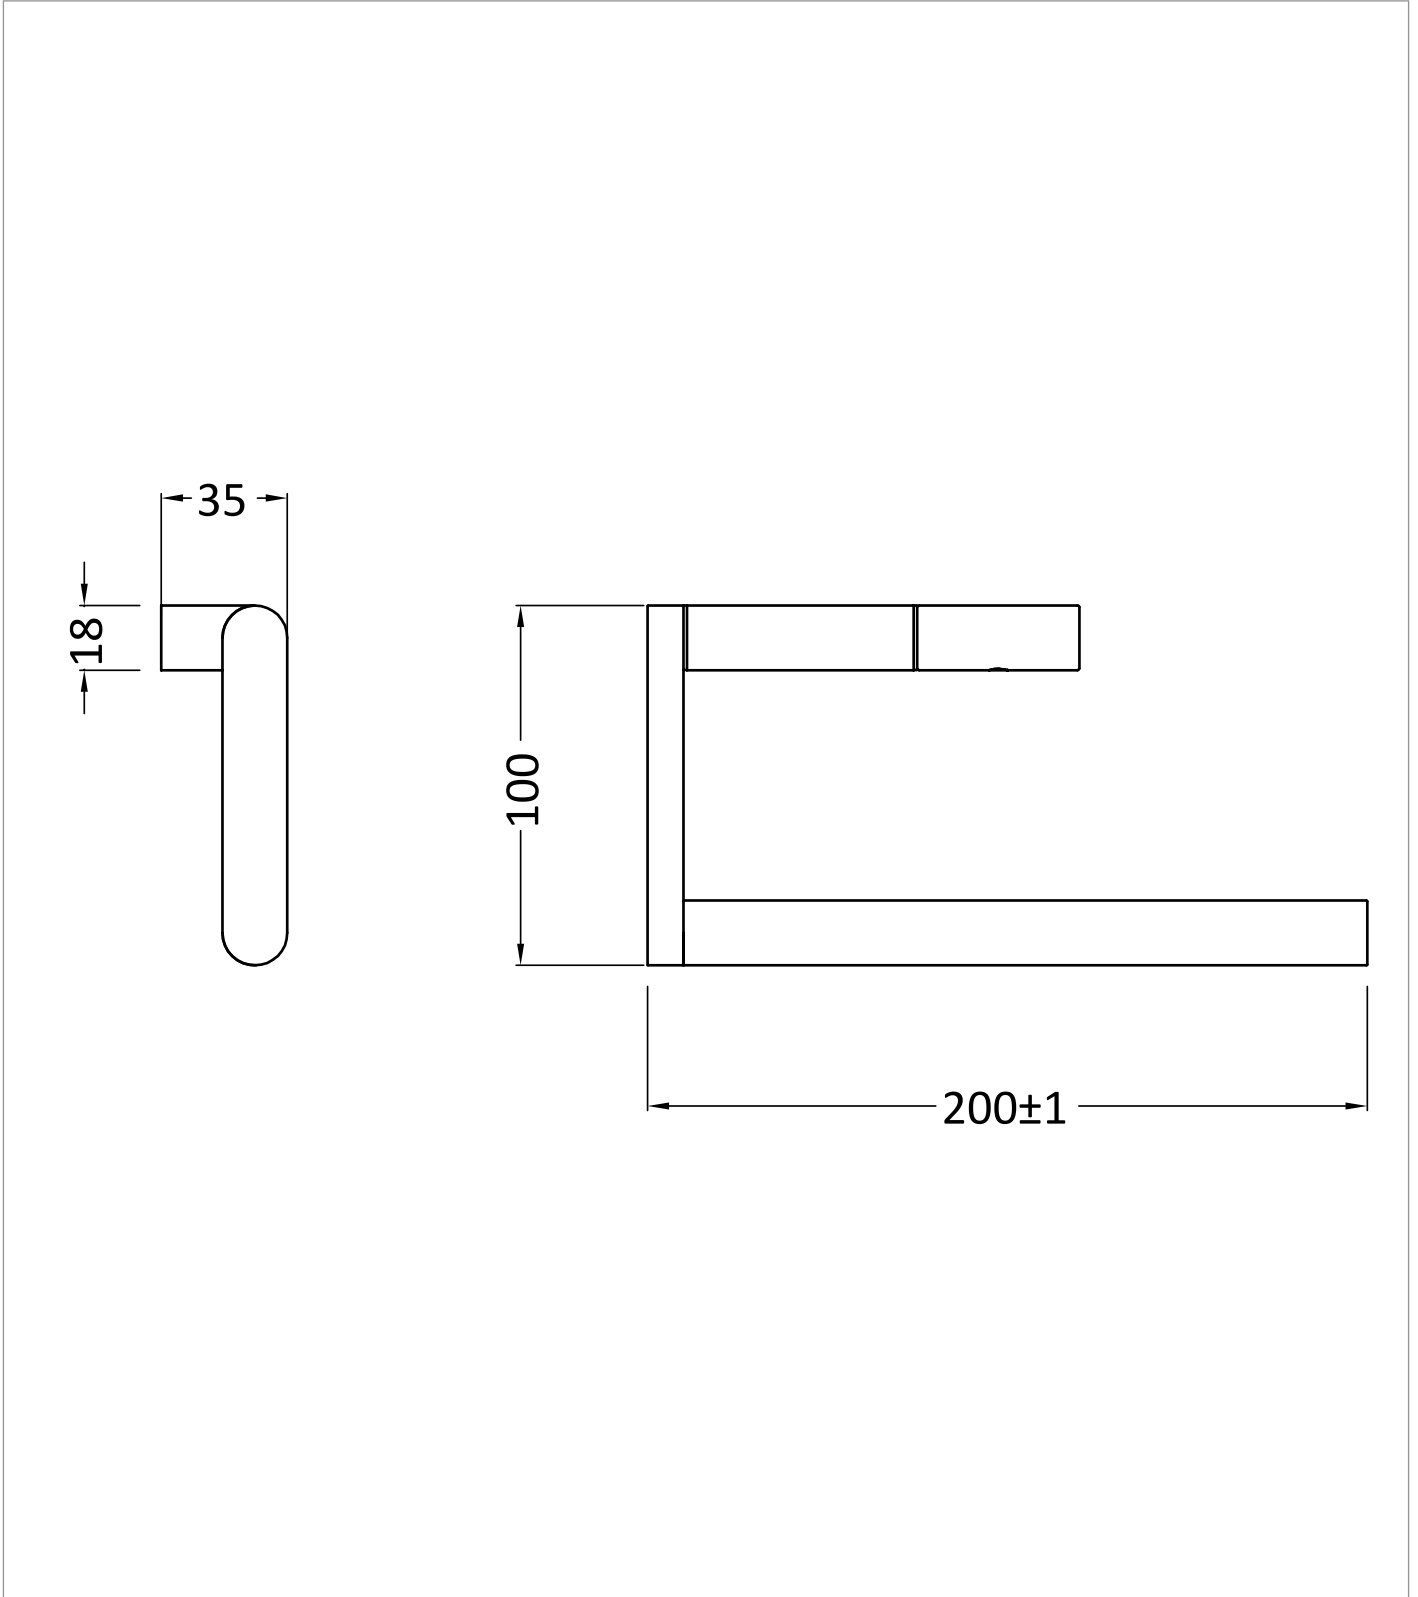

PRODUCT DATA SHEET

PRODUCT CODE

PRO013BZ

RANGE

MPRO

DESCRIPTION

MPRO Towel Ring Brushed Bronze

CATEGORY	Accessories
WARRANTY DETAILS	15 Years
COLOUR	Brushed Bronze
FINISH APPLICATION	PVD
PRIMARY MATERIAL	Brass
INSTALL TYPE	Wall Mounted
PRODUCT WIDTH MM	200
PRODUCT HEIGHT MM	100
PRODUCT DEPTH MM	35
PRODUCT NET WEIGHT KG	0.35

PRESSURE (BAR)	0.2	0.5	1	2	3	4	5
PRIMARY FLOWRATE							
HANDSET FLOWRATE							
MESSAGE FLOW RATE							
AIR FLOW RATE							
WIRE FLOW RATE							
WATERFALL FLOW RATE							
MIST FLOW RATE							
HANDSPRAY FLOW RATE							

TECHNICAL DIMENSIONS

Dimensions in mm unless otherwise specified.

Tolerances (per material type) apply.

SPARES LIST

Only the parts labelled are available as spares.

NO SPARES AVAILABLE