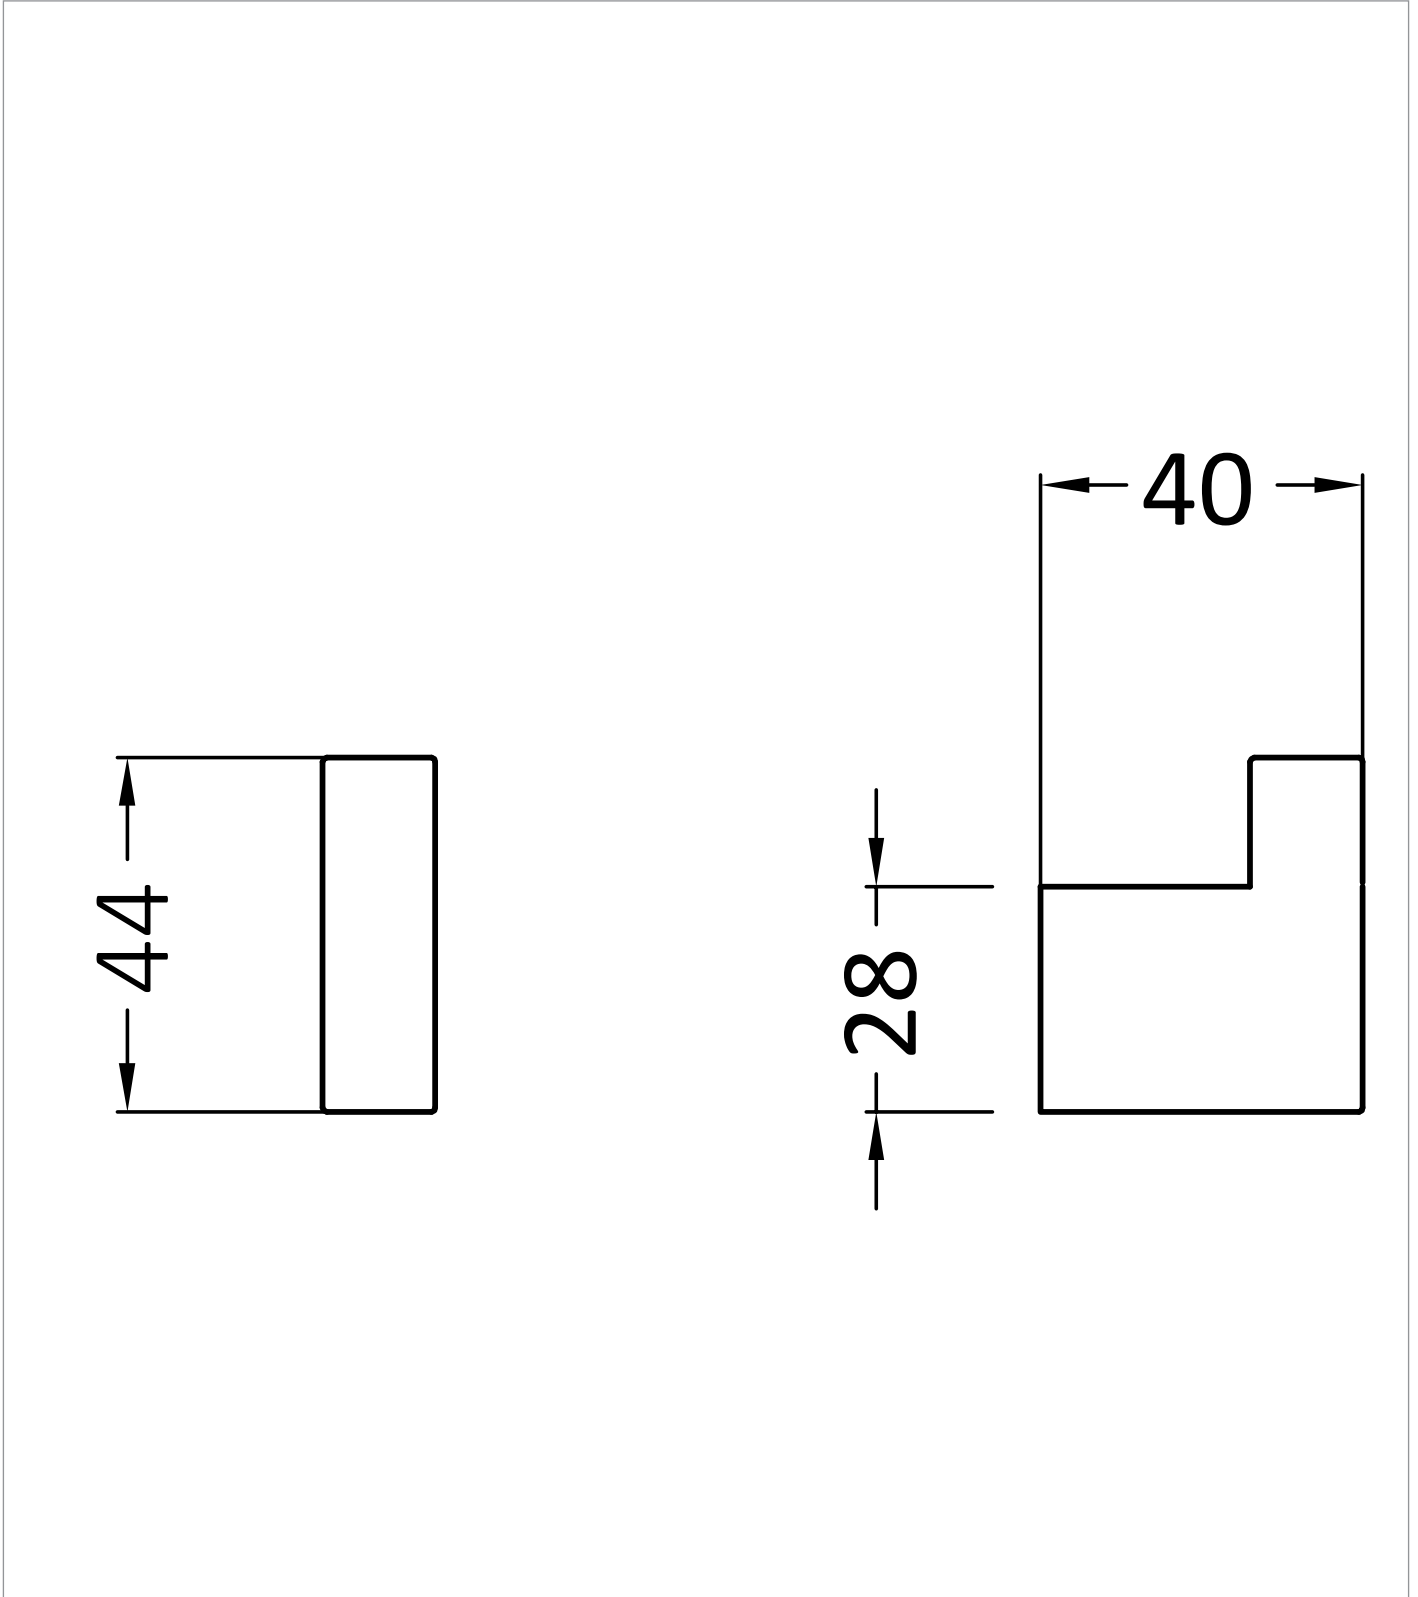

PRODUCT DATA SHEET

PRODUCT CODE

PRO021BZ

RANGE

MPRO

DESCRIPTION

MPRO Single Robe Hook Brushed Bronze

CATEGORY	Accessories
WARRANTY DETAILS	15 Years
COLOUR	Brushed Bronze
FINISH APPLICATION	PVD
PRIMARY MATERIAL	Brass
INSTALL TYPE	Wall Mounted
PRODUCT WIDTH MM	14
PRODUCT HEIGHT MM	44
PRODUCT DEPTH MM	40
PRODUCT NET WEIGHT KG	0.08

TECHNICAL DIMENSIONS

Dimensions in mm unless otherwise specified.

Tolerances (per material type) apply.

SPARES LIST

Only the parts labelled are available as spares.

NO SPARES AVAILABLE