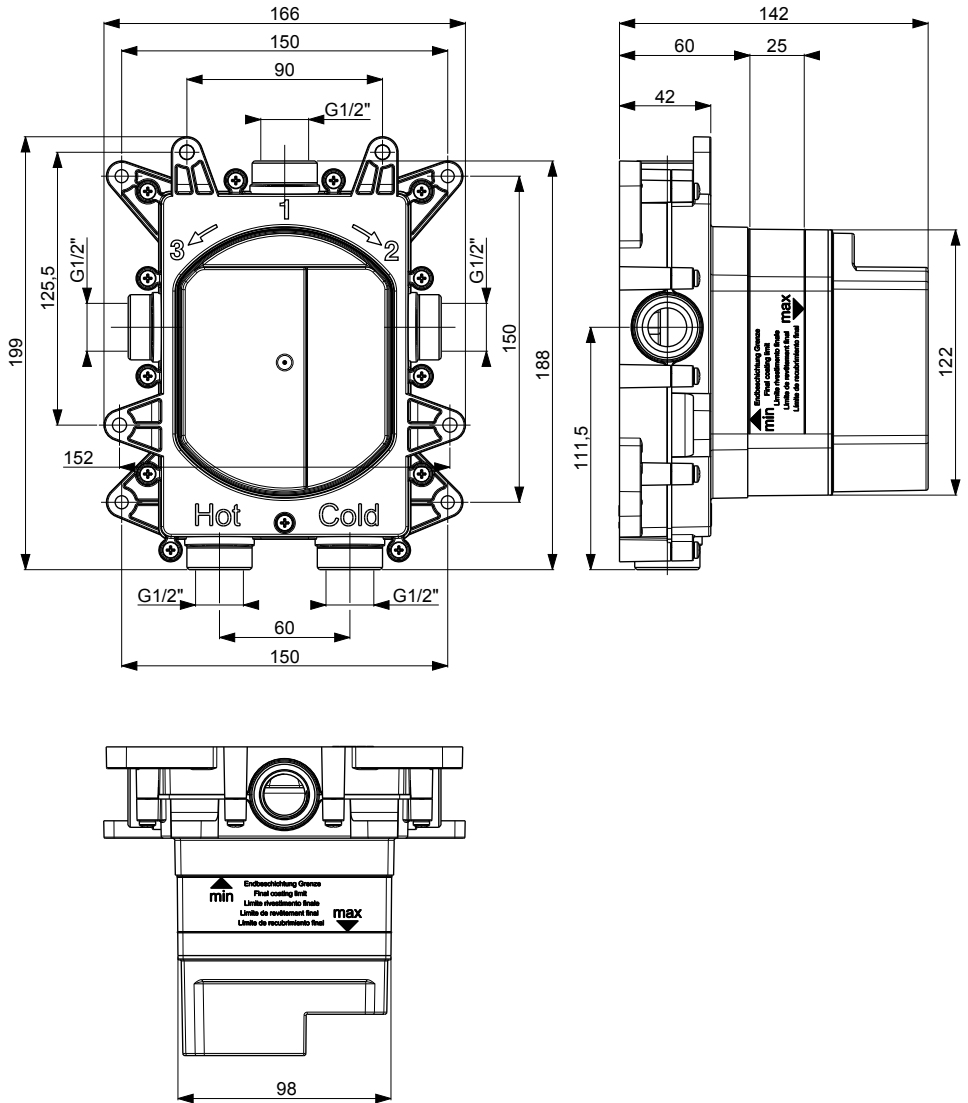

## DESCRIPTION

3ONE6 Crossbox Trimset 3D Outlet  
Stainless Slate

CATEGORY	Brassware
WARRANTY DETAILS	15 Years
COLOUR	Slate
FINISH APPLICATION	PVD
PRIMARY MATERIAL	316 Stainless Steel
INSTALL TYPE	Wall Mounted
PRODUCT WIDTH MM	130
PRODUCT HEIGHT MM	180
PRODUCT NET WEIGHT KG	2.66

## TECHNICAL DIMENSIONS

Dimensions in mm unless otherwise specified.

Tolerances (per material type) apply.

## SPARES LIST

Only the parts labelled are available as spares.

--

CROSSBOX