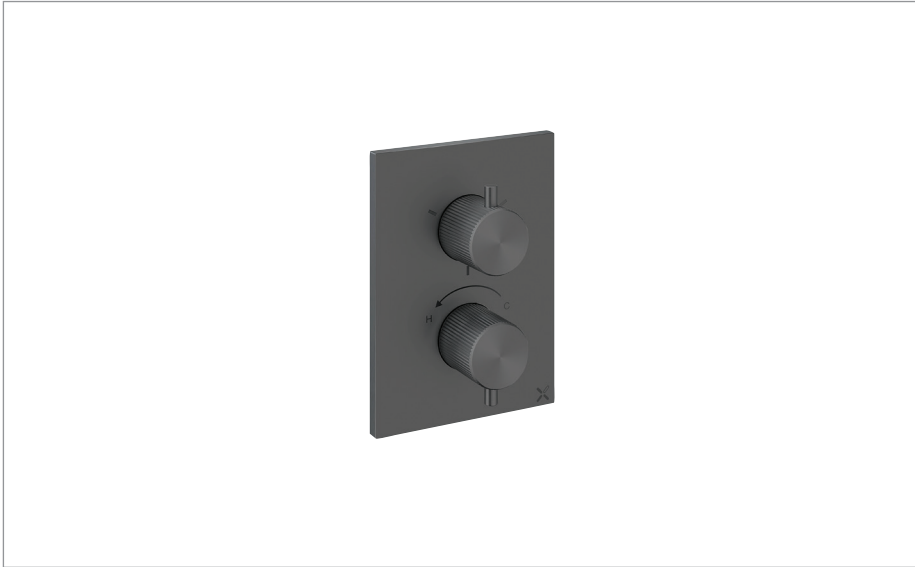

## PRODUCT CODE

TSCB2500LBPST

## RANGE

Crossbox

## DESCRIPTION

3ONE6 Crossbox Trimset 3D Outlet  
Stainless Slate

CATEGORY	Brassware
WARRANTY DETAILS	15 Years
COLOUR	Slate
FINISH APPLICATION	PVD
PRIMARY MATERIAL	316 Stainless Steel
INSTALL TYPE	Wall Mounted
PRODUCT WIDTH MM	130
PRODUCT HEIGHT MM	180
PRODUCT NET WEIGHT KG	2.66