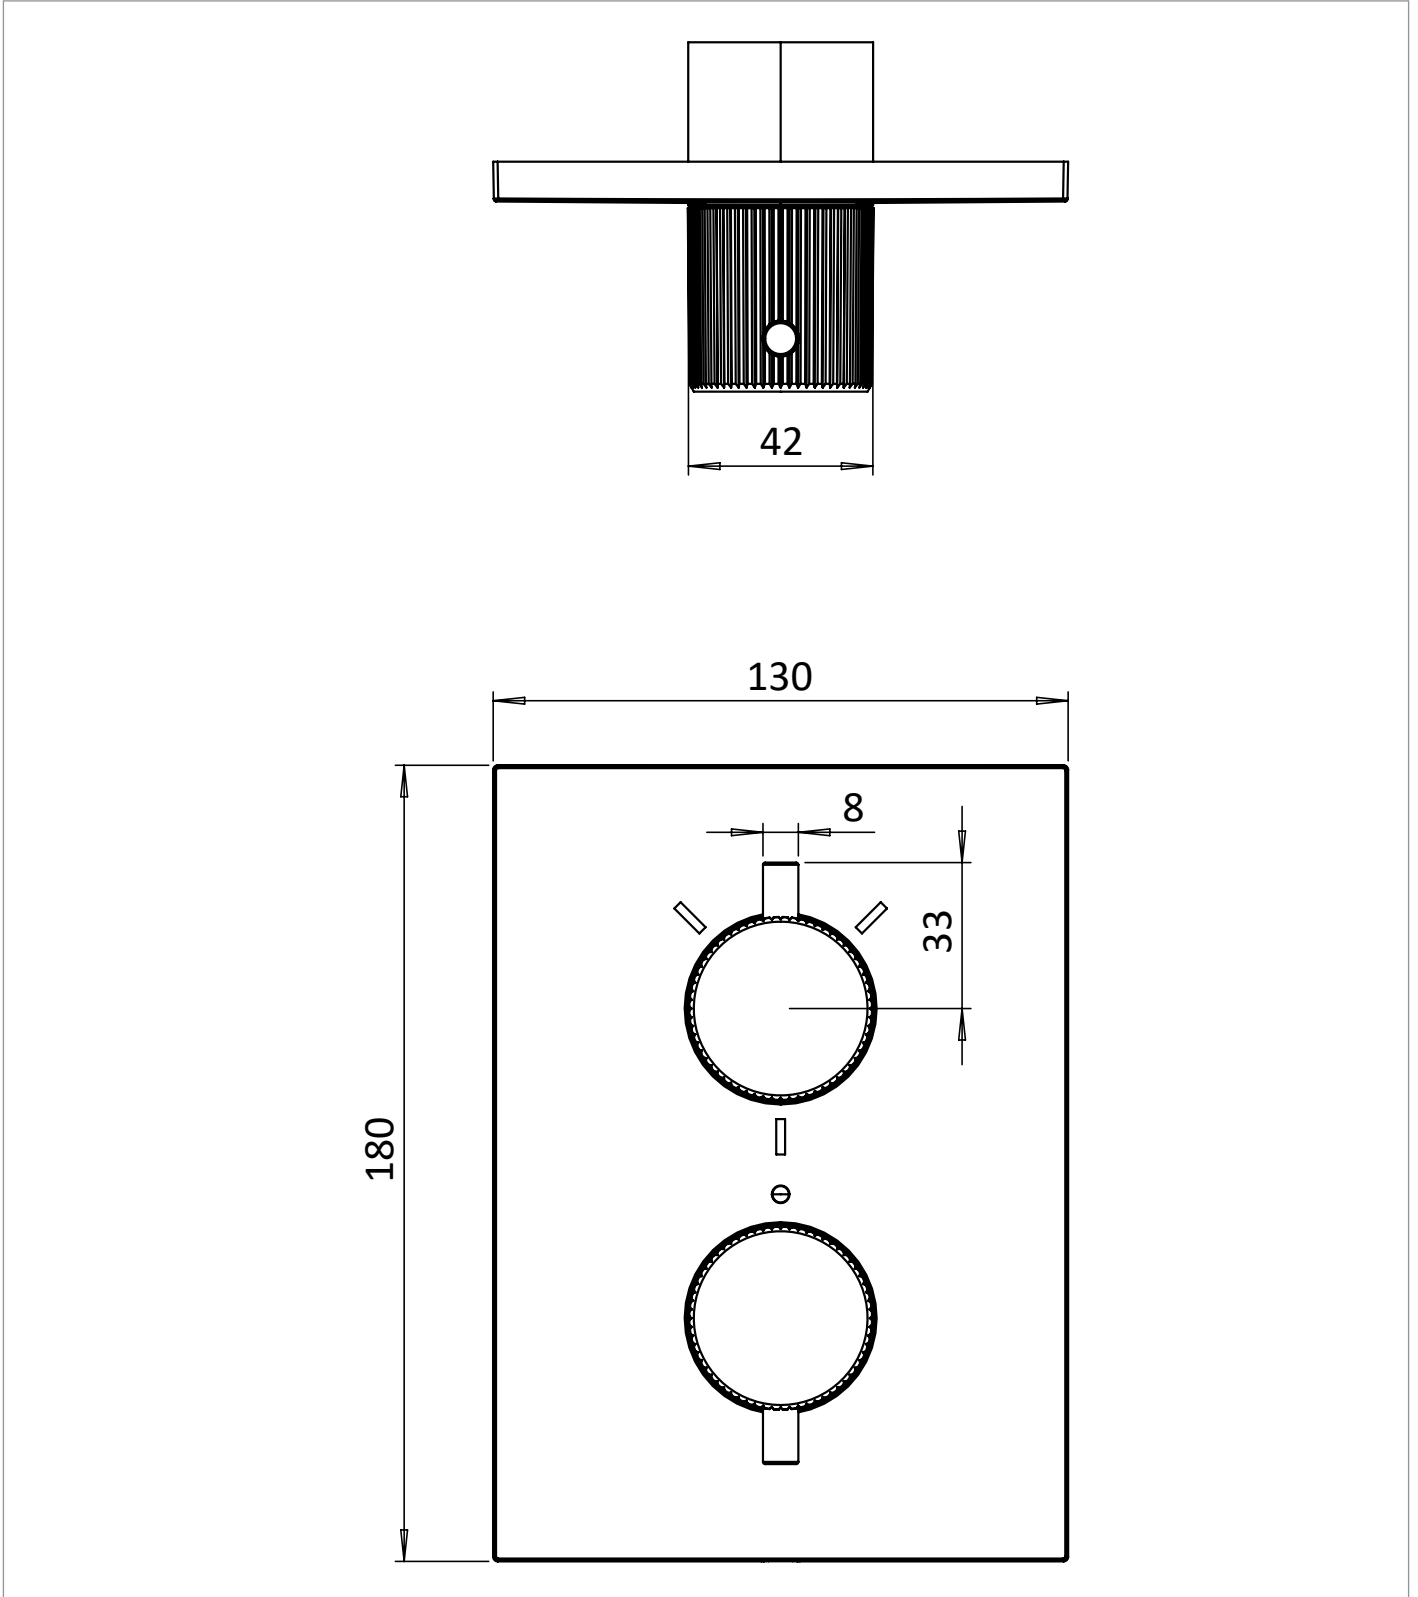

## DESCRIPTION

3ONE6 Crossbox Trimset 3D Outlet  
Stainless Slate

CATEGORY	Brassware
WARRANTY DETAILS	15 Years
COLOUR	Slate
FINISH APPLICATION	PVD
PRIMARY MATERIAL	316 Stainless Steel
INSTALL TYPE	Wall Mounted
PRODUCT WIDTH MM	130
PRODUCT HEIGHT MM	180
PRODUCT NET WEIGHT KG	2.66

## TECHNICAL DIMENSIONS

Dimensions in mm unless otherwise specified.

Tolerances (per material type) apply.