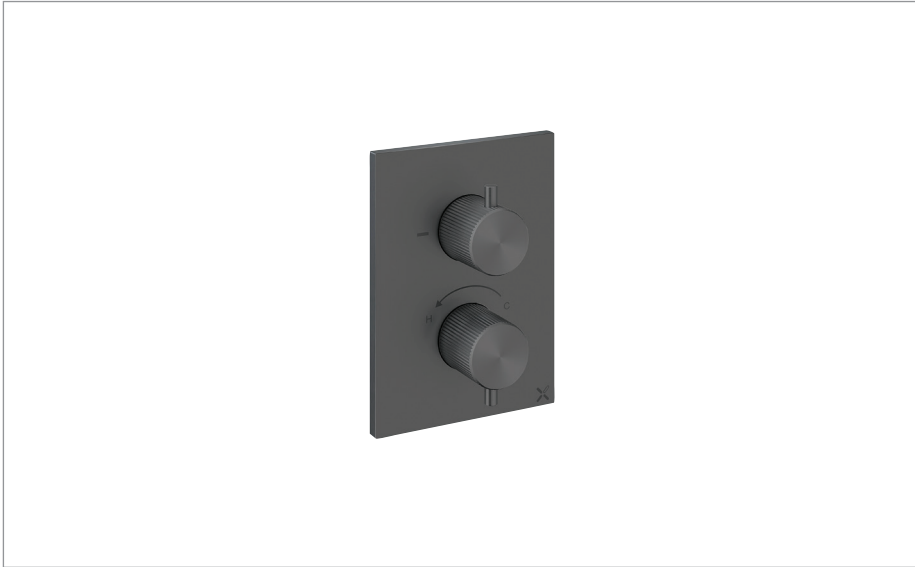

PRODUCT DATA SHEET

PRODUCT CODE

TSCB1500LBPST

RANGE

Crossbox

DESCRIPTION

3ONE6 Crossbox Trimset 2D Outlet
Stainless Slate

CATEGORY	Brassware
WARRANTY DETAILS	15 Years
COLOUR	Slate
FINISH APPLICATION	PVD
PRIMARY MATERIAL	316 Stainless Steel
INSTALL TYPE	Wall Mounted
PRODUCT WIDTH MM	130
PRODUCT HEIGHT MM	180
PRODUCT NET WEIGHT KG	2.66

MINIMUM PRESSURE (BAR)	1
MAX WORKING PRESSURE (BAR)	5
NUMBER OF OUTLETS	2
NUMBER OF FUNCTIONS	2
INLET CONNECTIONS THREAD	G1/2"
WASTE INCLUDED	No
ANTI-SCALD	Yes
ENERGY SAVING	No
SHOWER HOSE & HANDSET ARE INCLUDED	No