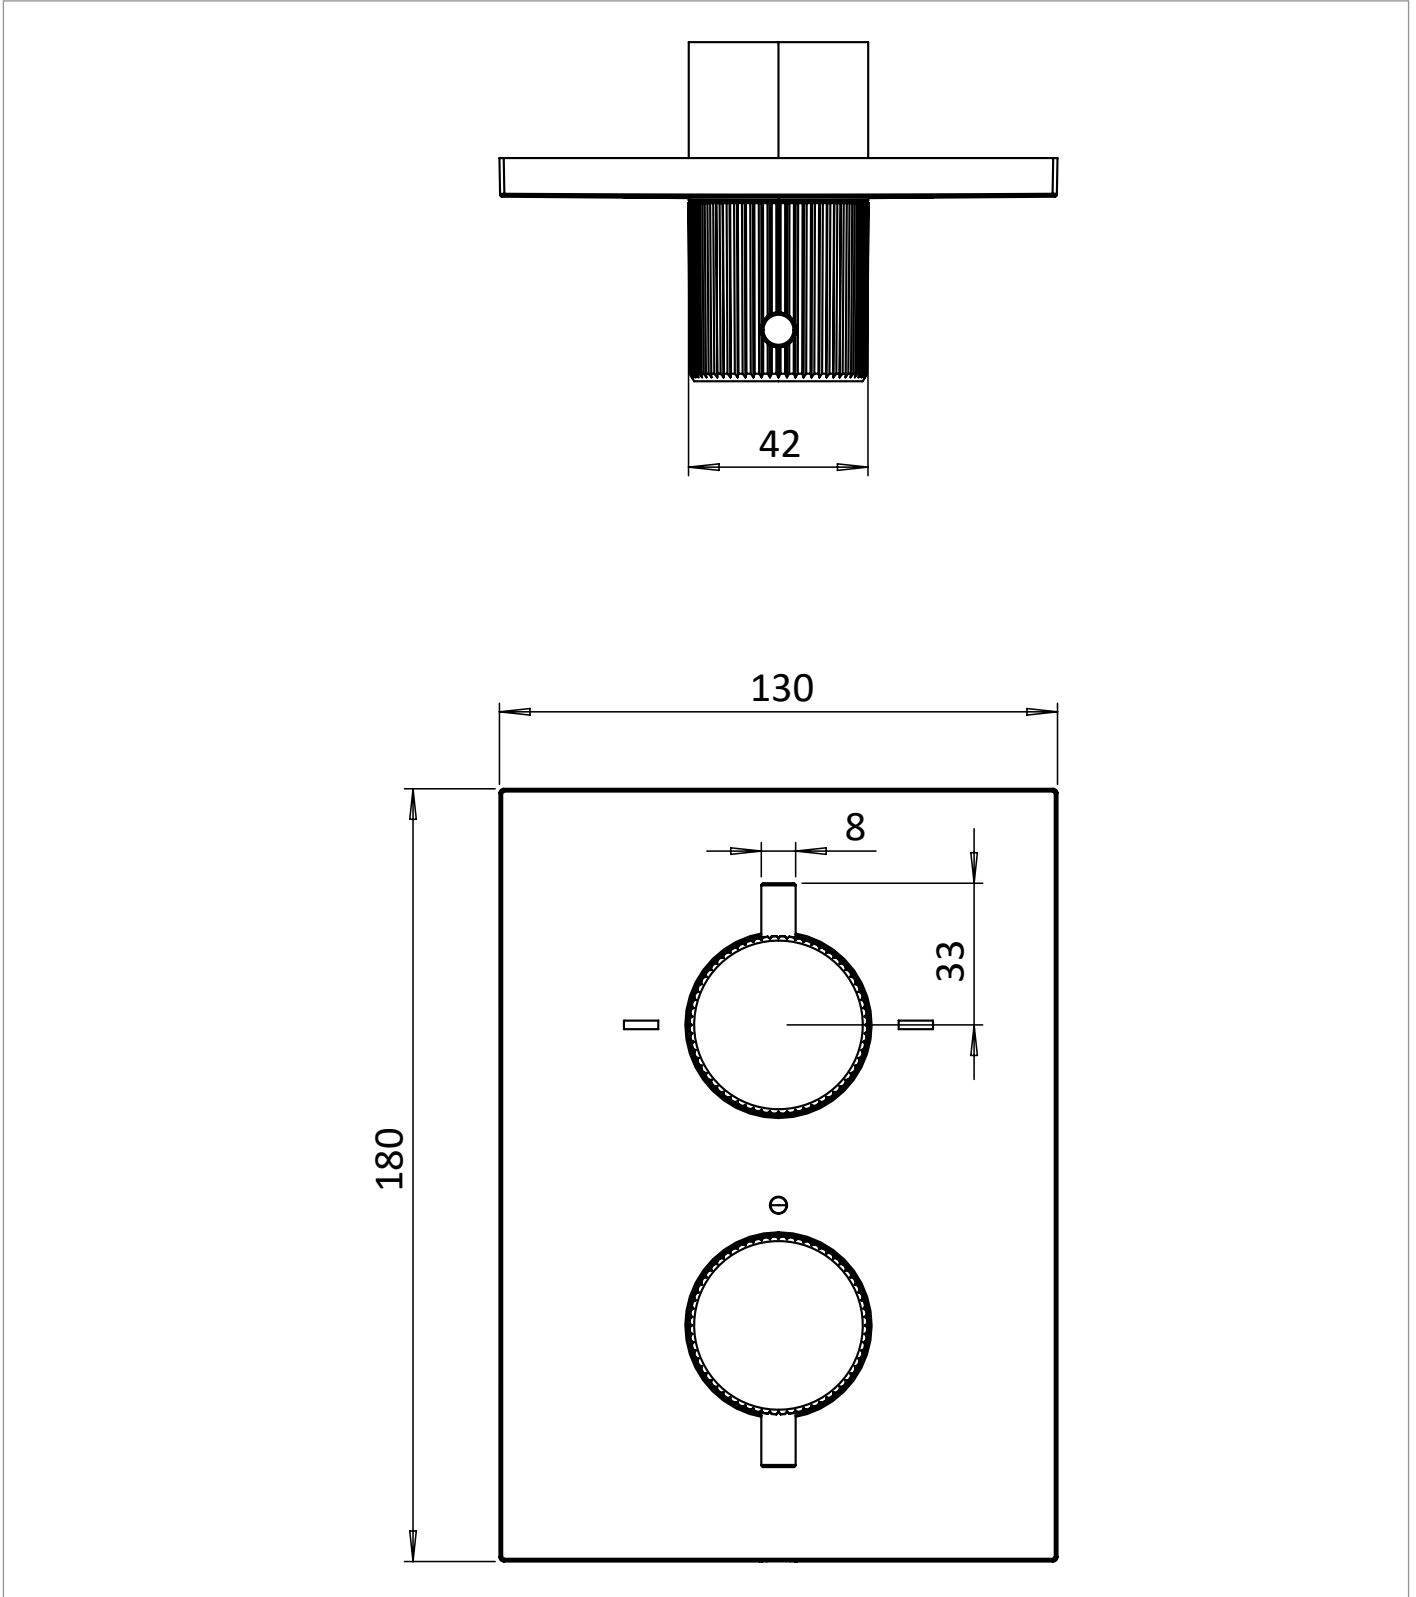

PRODUCT DATA SHEET

PRODUCT CODE

TSCB1500LBPST

RANGE

Crossbox

DESCRIPTION

3ONE6 Crossbox Trimset 2D Outlet
Stainless Slate

CATEGORY	Brassware
WARRANTY DETAILS	15 Years
COLOUR	Slate
FINISH APPLICATION	PVD
PRIMARY MATERIAL	316 Stainless Steel
INSTALL TYPE	Wall Mounted
PRODUCT WIDTH MM	130
PRODUCT HEIGHT MM	180
PRODUCT NET WEIGHT KG	2.66

MINIMUM PRESSURE (BAR)	1
MAX WORKING PRESSURE (BAR)	5
NUMBER OF OUTLETS	2
NUMBER OF FUNCTIONS	2
INLET CONNECTIONS THREAD	G1/2"
WASTE INCLUDED	No
ANTI-SCALD	Yes
ENERGY SAVING	No
SHOWER HOSE & HANDSET ARE INCLUDED	No

TECHNICAL DIMENSIONS

Dimensions in mm unless otherwise specified.

Tolerances (per material type) apply.

SPARES LIST

Only the parts labelled are available as spares.

--

CROSSBOX