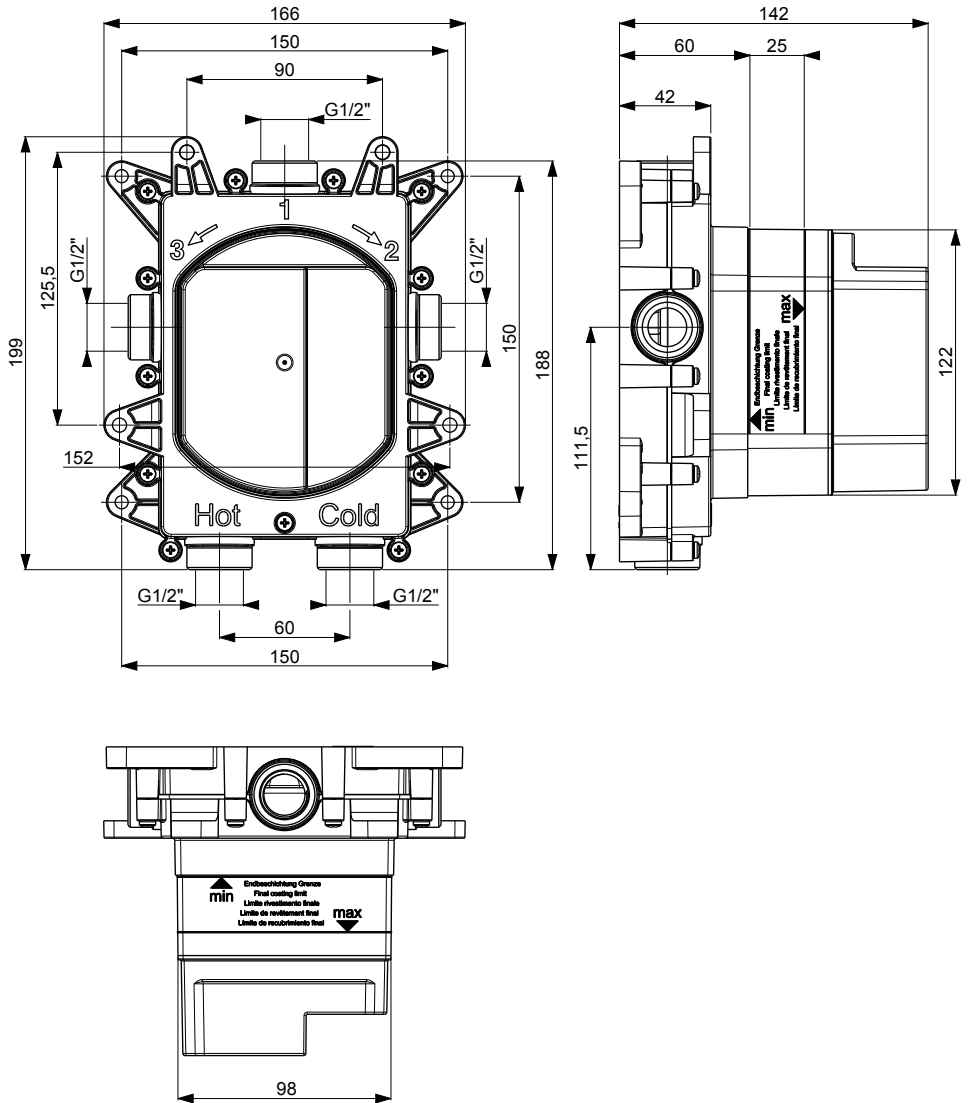

PRODUCT DATA SHEET

PRODUCT CODE

TSCB1500LBPST

RANGE

Crossbox

DESCRIPTION

3ONE6 Crossbox Trimset 2D Outlet
Stainless Slate

CATEGORY	Brassware
WARRANTY DETAILS	15 Years
COLOUR	Slate
FINISH APPLICATION	PVD
PRIMARY MATERIAL	316 Stainless Steel
INSTALL TYPE	Wall Mounted
PRODUCT WIDTH MM	130
PRODUCT HEIGHT MM	180
PRODUCT NET WEIGHT KG	2.66

MINIMUM PRESSURE (BAR)	1
MAX WORKING PRESSURE (BAR)	5
NUMBER OF OUTLETS	2
NUMBER OF FUNCTIONS	2
INLET CONNECTIONS THREAD	G1/2"
WASTE INCLUDED	No
ANTI-SCALD	Yes
ENERGY SAVING	No
SHOWER HOSE & HANDSET ARE INCLUDED	No

PRESSURE (BAR)	0.2	0.5	1	2	3	4	5
PRIMARY FLOWRATE			11.7	16.7	20.7	24	26.6
HANDSET FLOWRATE							
MESSAGE FLOW RATE							
AIR FLOW RATE							
WIRE FLOW RATE							
WATERFALL FLOW RATE							
MIST FLOW RATE							
HANDSPRAY FLOW RATE							

TECHNICAL DIMENSIONS

Dimensions in mm unless otherwise specified.

Tolerances (per material type) apply.

SPARES LIST

Only the parts labelled are available as spares.

--

CROSSBOX