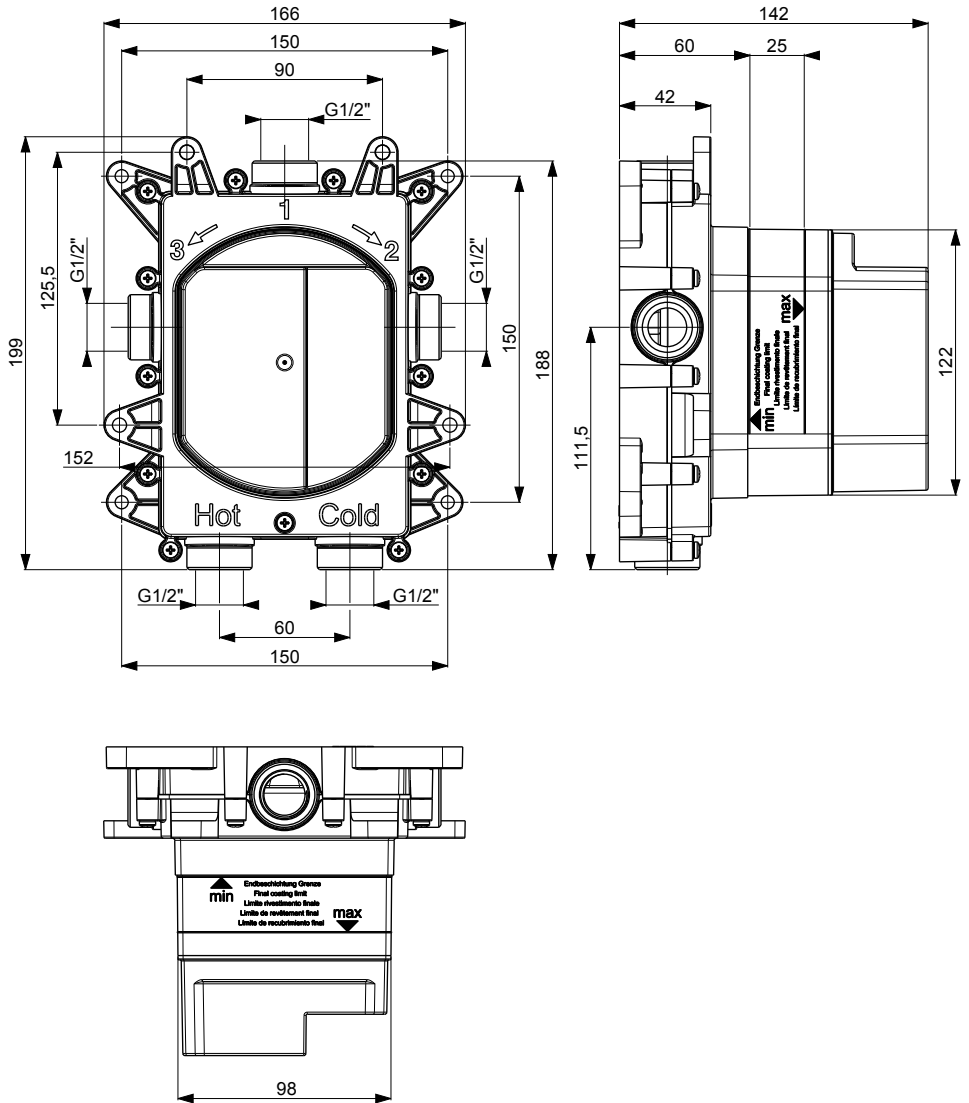

## DESCRIPTION

3ONE6 Crossbox Trimset Single Outlet  
Stainless Slate

CATEGORY	Brassware
WARRANTY DETAILS	15 Years
COLOUR	Slate
FINISH APPLICATION	PVD
PRIMARY MATERIAL	316 Stainless Steel
INSTALL TYPE	Wall Mounted
PRODUCT WIDTH MM	130
PRODUCT HEIGHT MM	180
PRODUCT NET WEIGHT KG	2.66

## TECHNICAL DIMENSIONS

Dimensions in mm unless otherwise specified.

Tolerances (per material type) apply.

## SPARES LIST

Only the parts labelled are available as spares.

--

CROSSBOX