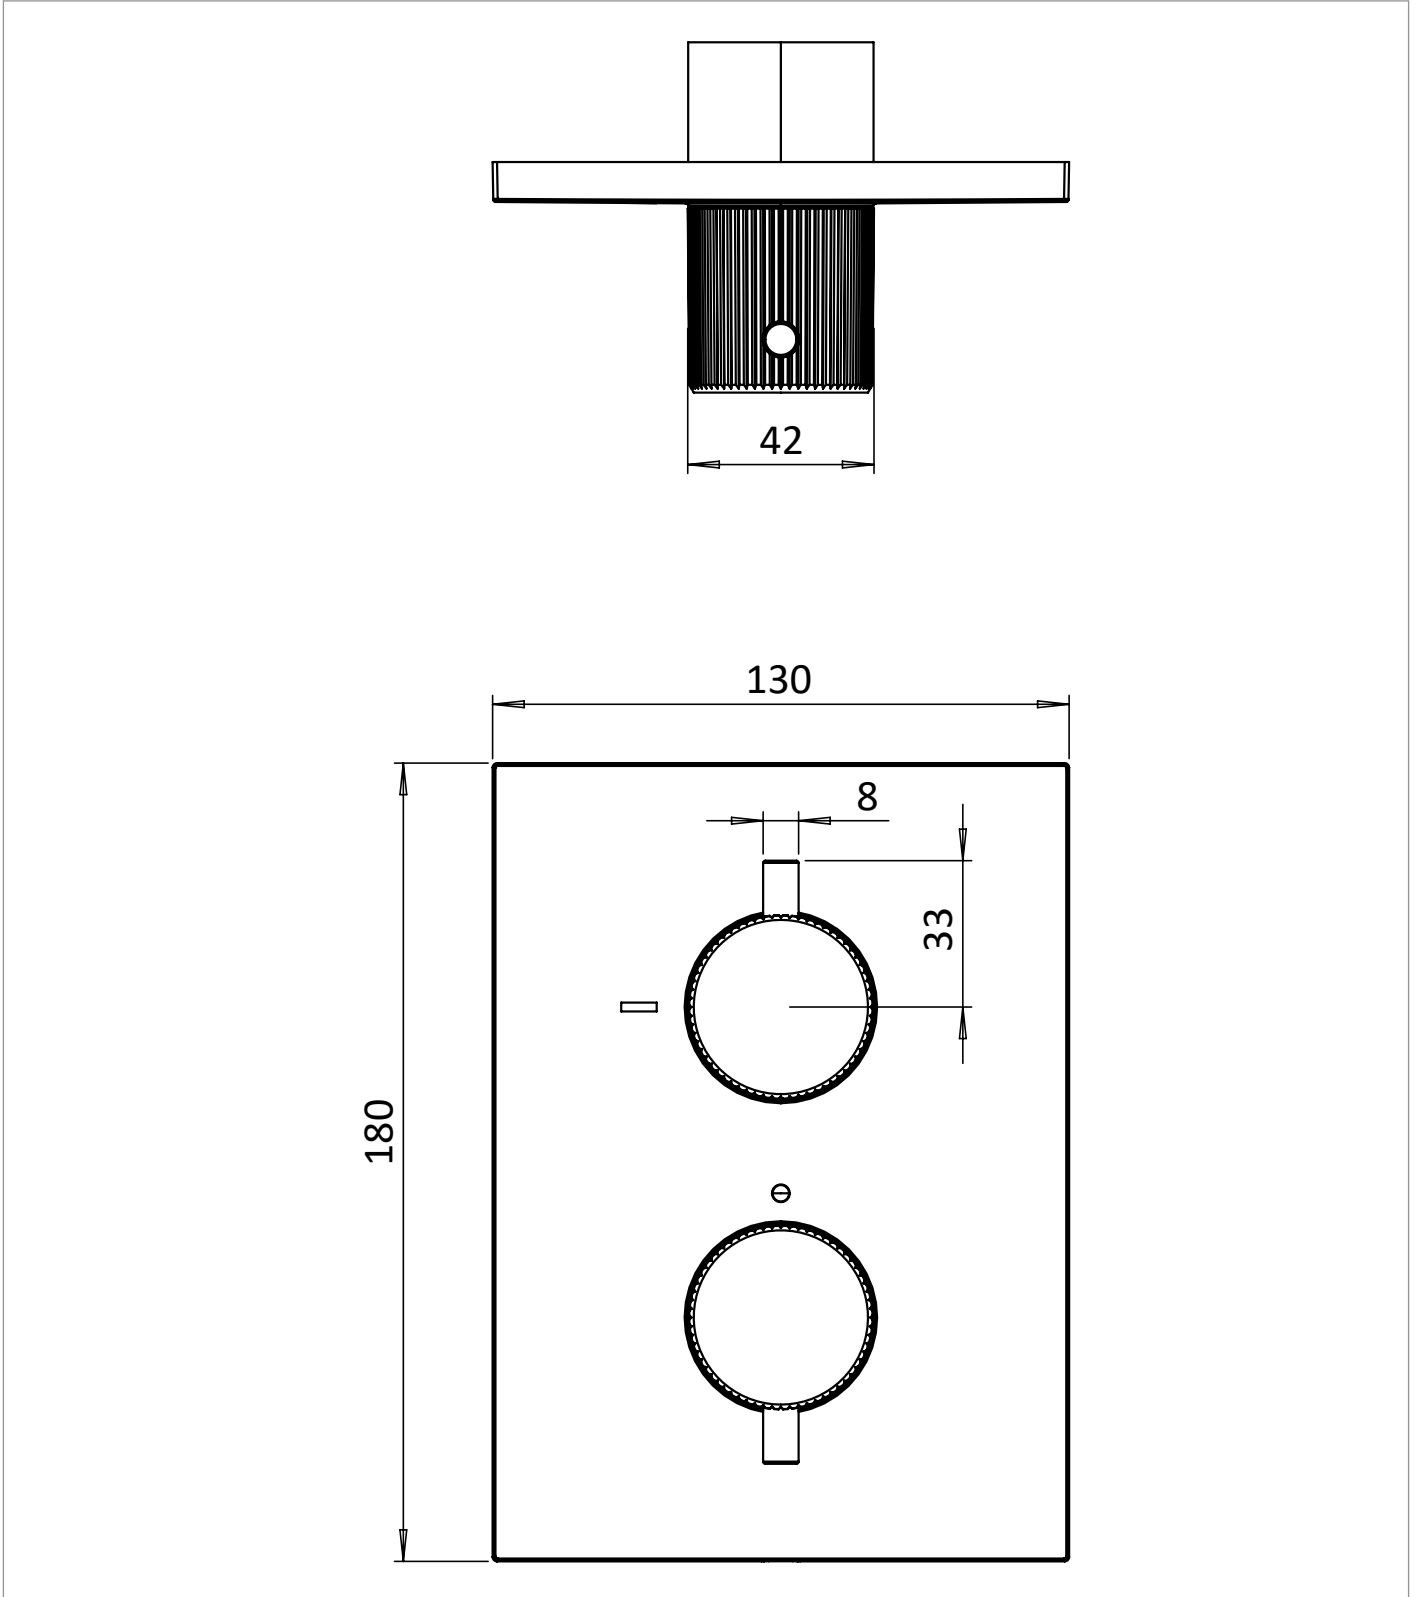

## DESCRIPTION

3ONE6 Crossbox Trimset Single Outlet  
Stainless Slate

CATEGORY	Brassware
WARRANTY DETAILS	15 Years
COLOUR	Slate
FINISH APPLICATION	PVD
PRIMARY MATERIAL	316 Stainless Steel
INSTALL TYPE	Wall Mounted
PRODUCT WIDTH MM	130
PRODUCT HEIGHT MM	180
PRODUCT NET WEIGHT KG	2.66

## TECHNICAL DIMENSIONS

Dimensions in mm unless otherwise specified.

Tolerances (per material type) apply.