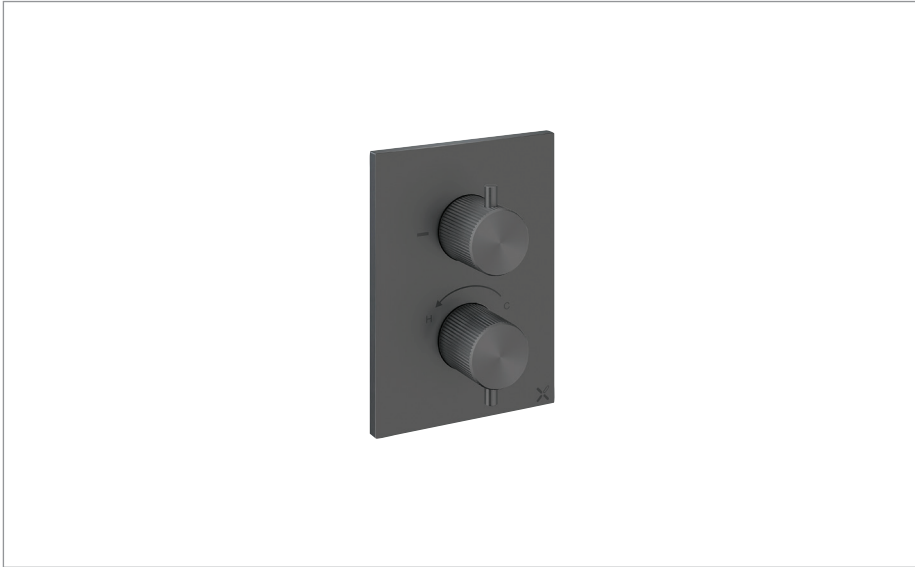

## PRODUCT CODE

TSCB1000LBPST

## RANGE

Crossbox

## DESCRIPTION

3ONE6 Crossbox Trimset Single Outlet  
Stainless Slate

CATEGORY	Brassware
WARRANTY DETAILS	15 Years
COLOUR	Slate
FINISH APPLICATION	PVD
PRIMARY MATERIAL	316 Stainless Steel
INSTALL TYPE	Wall Mounted
PRODUCT WIDTH MM	130
PRODUCT HEIGHT MM	180
PRODUCT NET WEIGHT KG	2.66