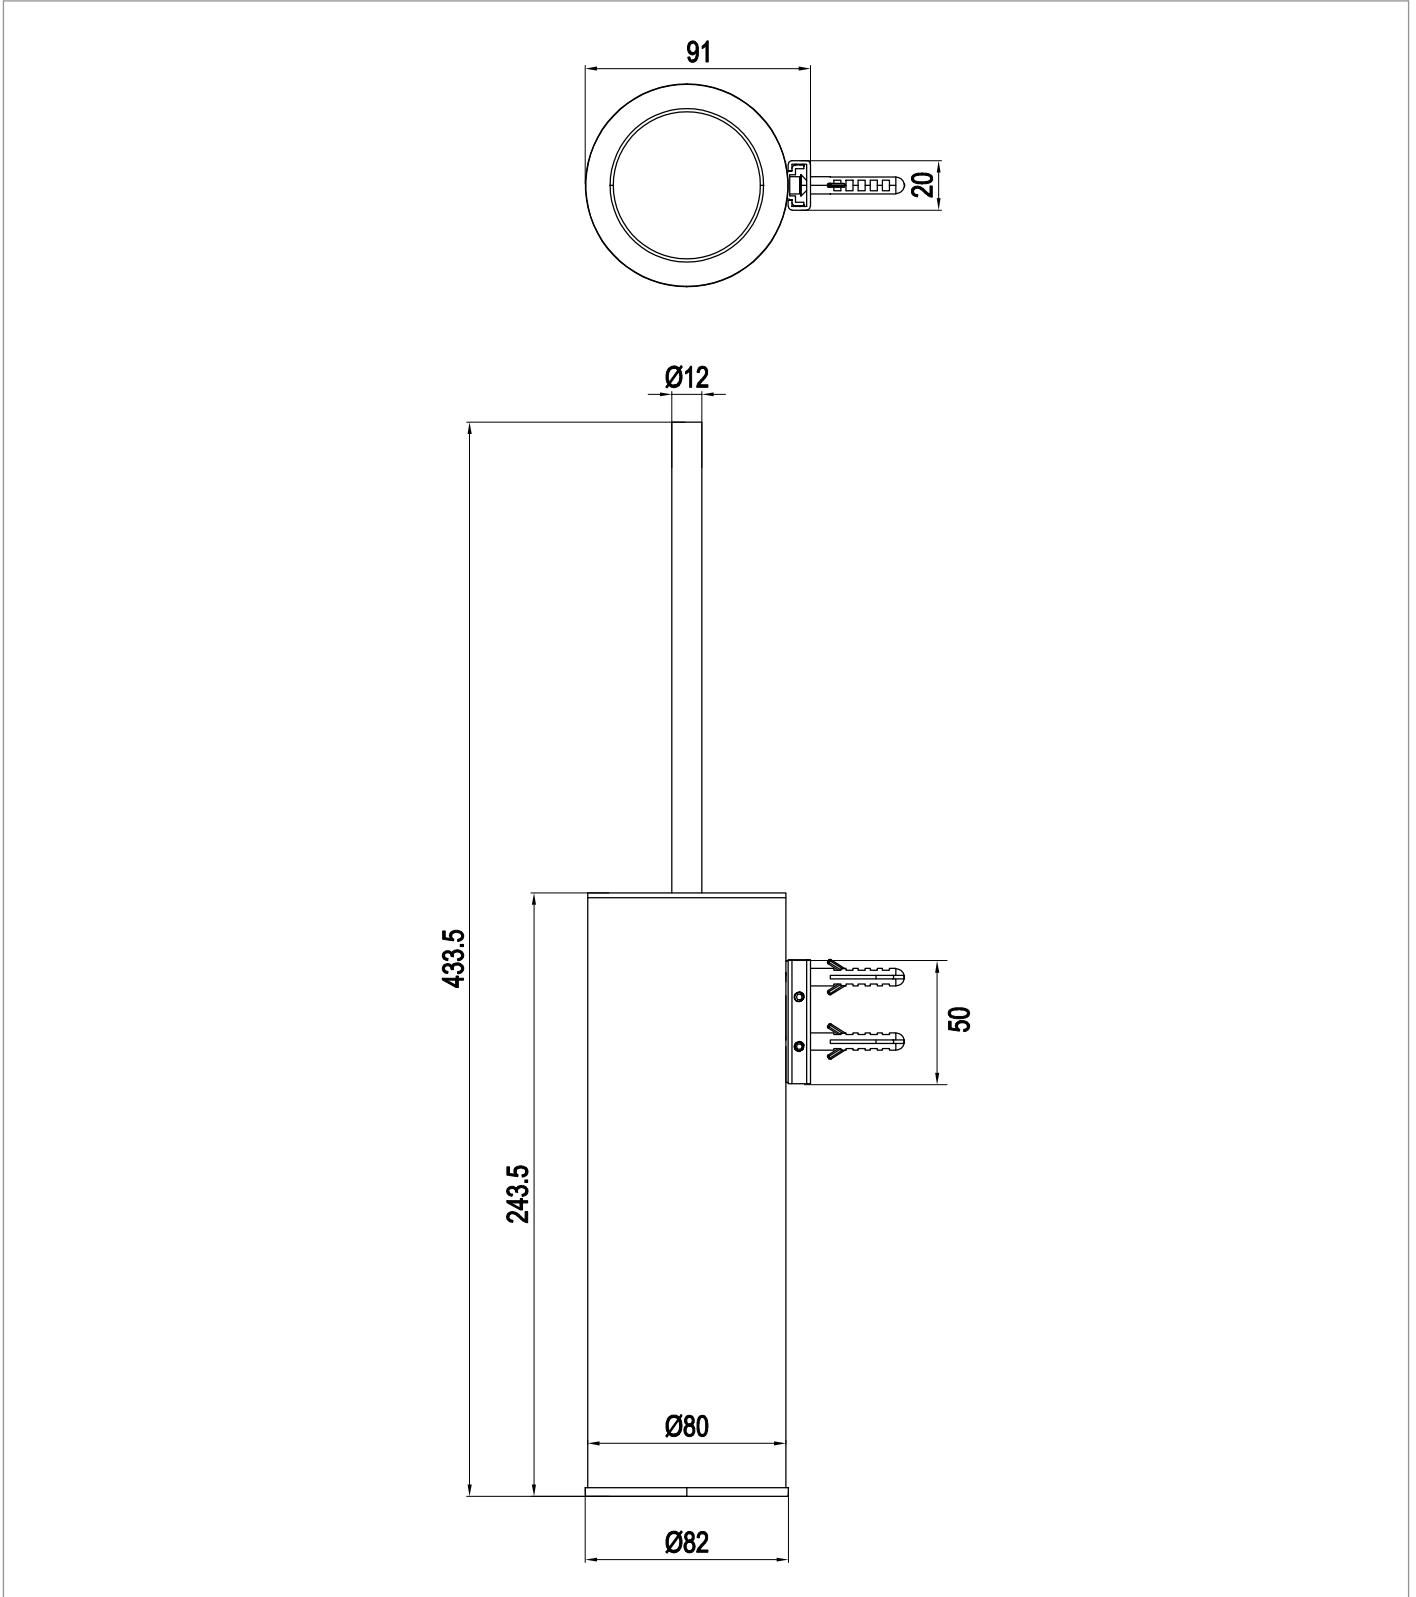

## DESCRIPTION

3ONE6 Toilet Brush Holder Stainless Slate

WEBSITE LINK [Click Here](#)

CATEGORY	Accessories
WARRANTY DETAILS	15 Years
COLOUR	Slate
FINISH APPLICATION	PVD
PRIMARY MATERIAL	316 Stainless Steel
SECONDARY MATERIAL	ABS
INSTALL TYPE	Wall Mounted
PRODUCT WIDTH MM	82
PRODUCT HEIGHT MM	433.5
PRODUCT DEPTH MM	91
PRODUCT NET WEIGHT KG	1.05

## TECHNICAL DIMENSIONS

Dimensions in mm unless otherwise specified.

Tolerances (per material type) apply.