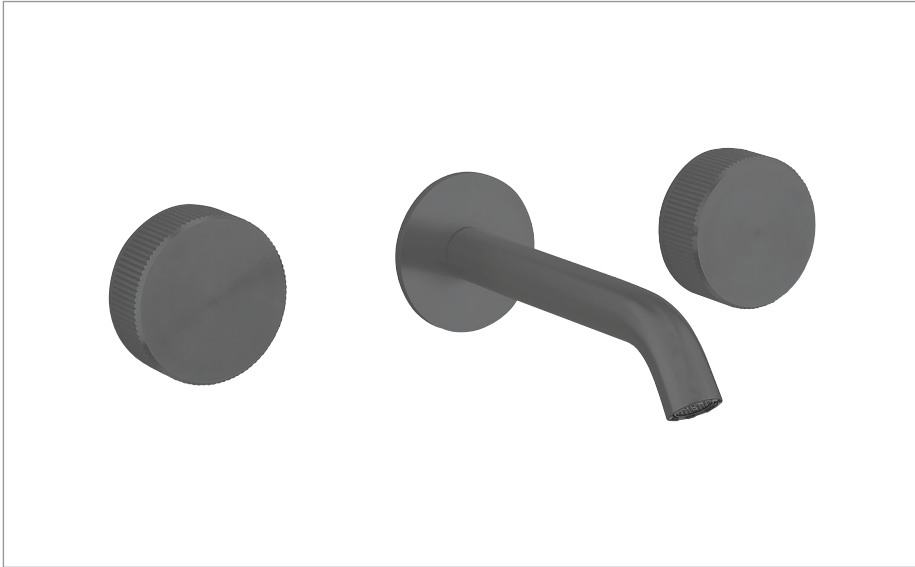

## PRODUCT CODE

TS130WNST

## DESCRIPTION

3ONE6 Basin 3 Hole Set Wall Mounted  
Stainless Slate

WEBSITE LINK [Click Here](#)

CATEGORY	Brassware
WARRANTY DETAILS	15 Years
COLOUR	Slate
FINISH APPLICATION	PVD
PRIMARY MATERIAL	316 Stainless Steel
INSTALL TYPE	Wall Mounted
PRODUCT WIDTH MM	300
PRODUCT HEIGHT MM	60
PRODUCT DEPTH MM	188
PRODUCT NET WEIGHT KG	2.58
STANDARDS	BS EN 200:2008

MINIMUM PRESSURE (BAR)	1
MAX WORKING PRESSURE (BAR)	5
HEADWORK	1/2" Quarter turn ceramic cartridge
SPOUT PROJECTION	180
SWIVEL SPOUT	No
INLET CONNECTIONS THREAD	G1/2"
FLOW REGULATOR	Cache M16x1
WASTE INCLUDED	No
ANTI-SCALD	No
ENERGY SAVING	No
SHOWER HOSE & HANDSET ARE INCLUDED	No