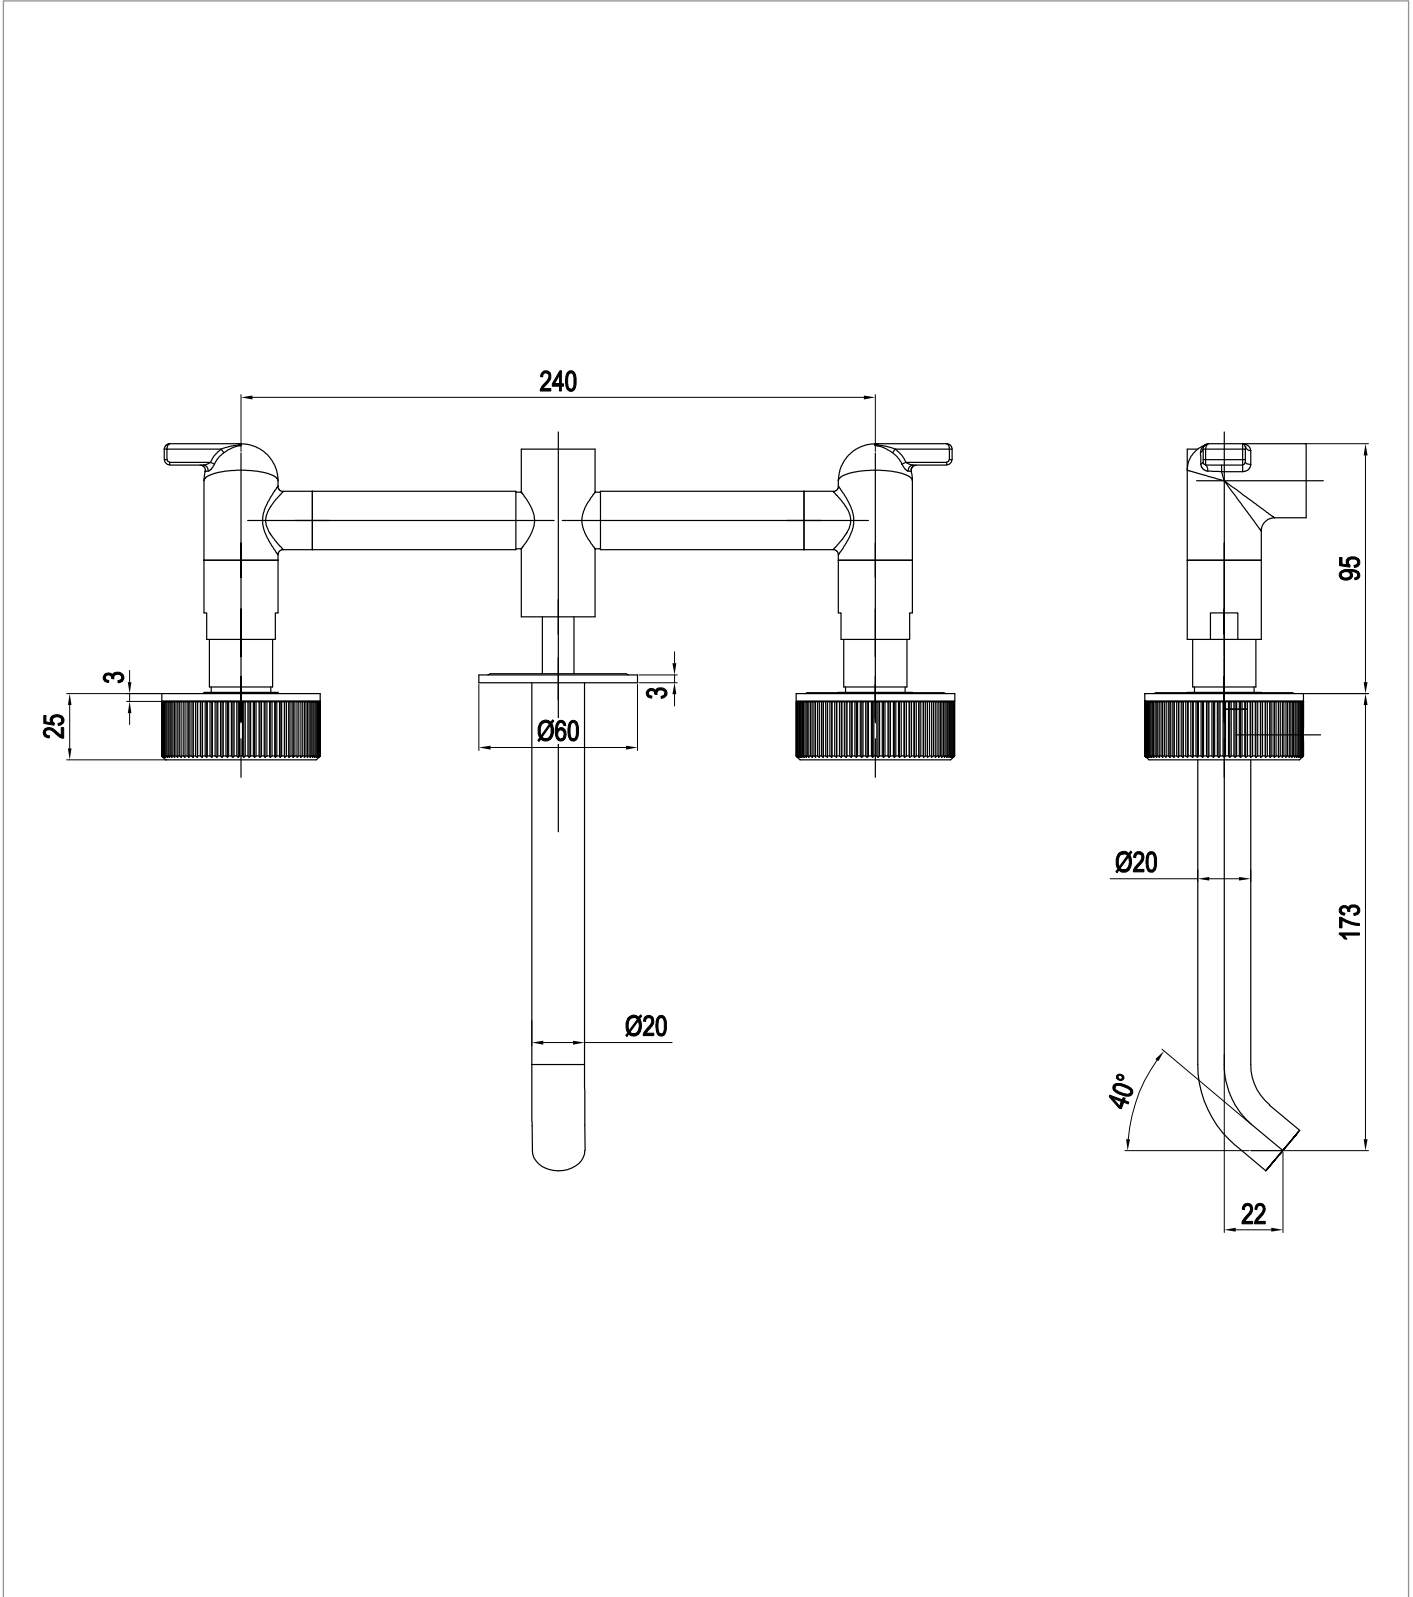

## DESCRIPTION

3ONE6 Basin 3 Hole Set Wall Mounted  
Stainless Slate

WEBSITE LINK [Click Here](#)

CATEGORY	Brassware
WARRANTY DETAILS	15 Years
COLOUR	Slate
FINISH APPLICATION	PVD
PRIMARY MATERIAL	316 Stainless Steel
INSTALL TYPE	Wall Mounted
PRODUCT WIDTH MM	300
PRODUCT HEIGHT MM	60
PRODUCT DEPTH MM	188
PRODUCT NET WEIGHT KG	2.58
STANDARDS	BS EN 200:2008

MINIMUM PRESSURE (BAR)	1
MAX WORKING PRESSURE (BAR)	5
HEADWORK	1/2" Quarter turn ceramic cartridge
SPOUT PROJECTION	180
SWIVEL SPOUT	No
INLET CONNECTIONS THREAD	G1/2"
FLOW REGULATOR	Cache M16x1
WASTE INCLUDED	No
ANTI-SCALD	No
ENERGY SAVING	No
SHOWER HOSE & HANDSET ARE INCLUDED	No

## TECHNICAL DIMENSIONS

Dimensions in mm unless otherwise specified.

Tolerances (per material type) apply.