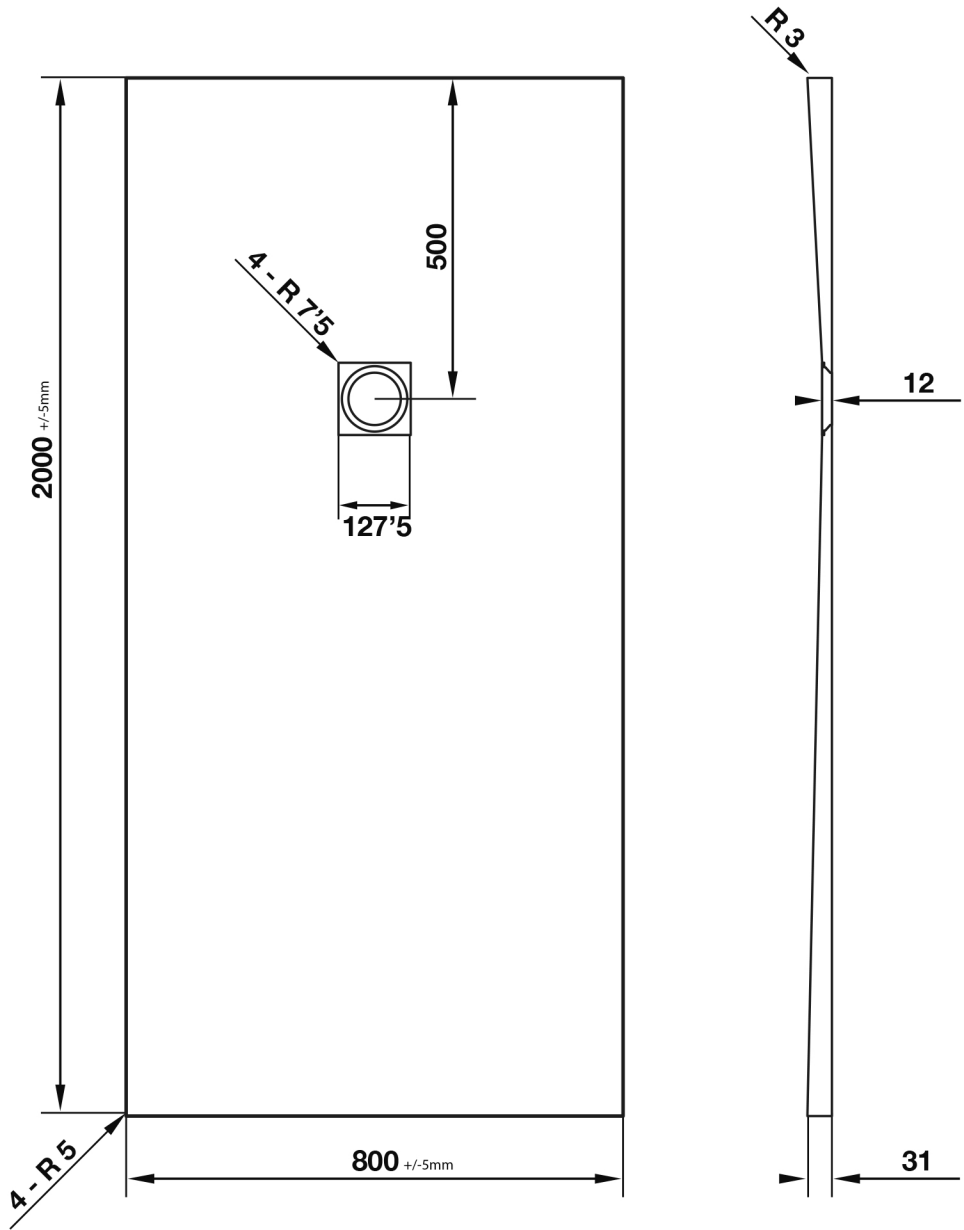

Giorgio2 Series

Square Shower Tray 2000 x 800mm

tissino

Designed to Inspire
Made to Experience

Giorgio2 Series

tissino

Designed to Inspire
Made to Experience

tissino