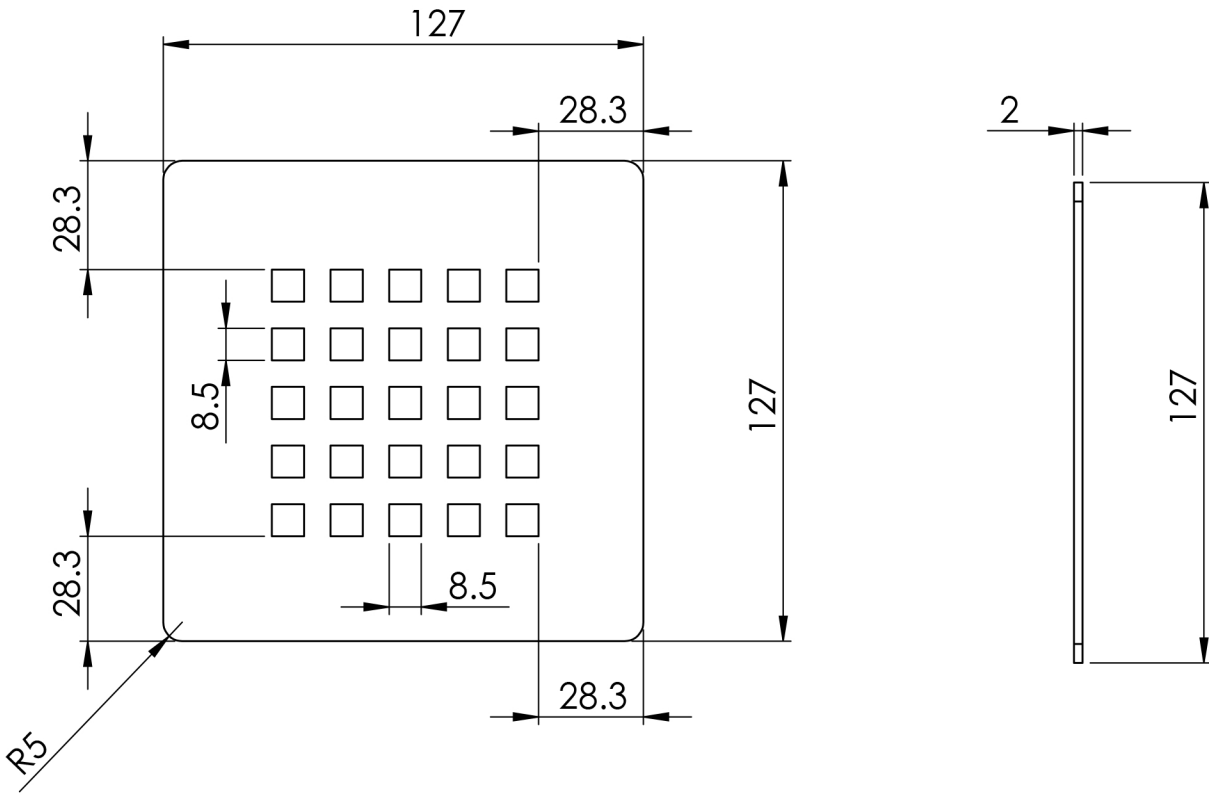

Giorgio2 Series

Square Shower Tray 2000 x 800mm

tissino

Designed to Inspire
Made to Experience

Giorgio2 Series

tissino

Designed to Inspire
Made to Experience

tissino