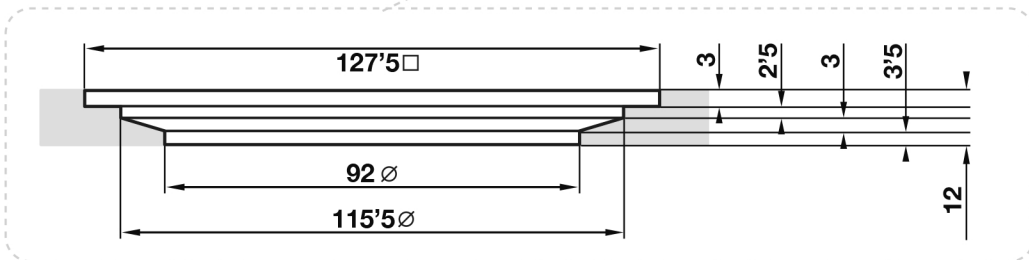

Giorgio2 Series

Square Shower Tray 2000 x 800mm

tissino

Designed to Inspire
Made to Experience

Giorgio2 Series

tissino

Designed to Inspire
Made to Experience

tissino