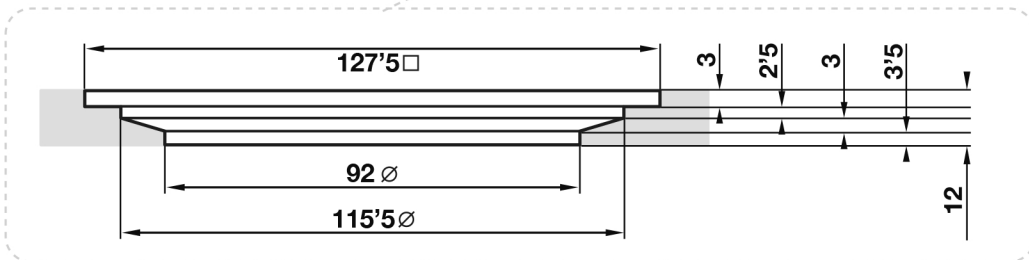

Giorgio2 Series

Square Shower Tray 1900 x 800mm

tissino

Designed to Inspire
Made to Experience

tissino

T 0345 582 8000
E info@tissino.co.uk
W tissino.co.uk

2 Lyncastle Road
Appleton Thorn
Warrington WA4 4SN