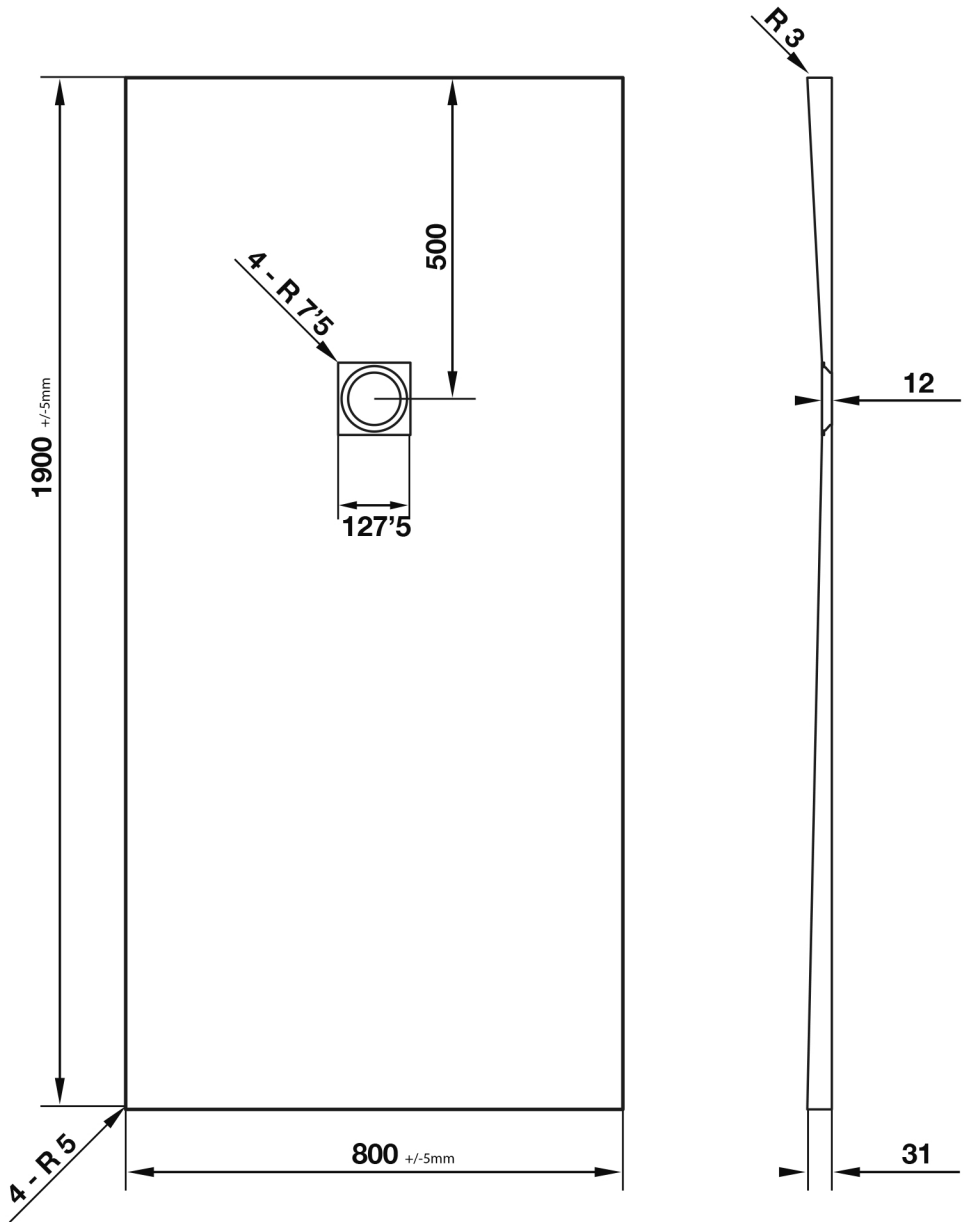

Giorgio2 Series

Square Shower Tray 1900 x 800mm

tissino

Designed to Inspire
Made to Experience

tissino

T 0345 582 8000
E info@tissino.co.uk
W tissino.co.uk

2 Lyncastle Road
Appleton Thorn
Warrington WA4 4SN