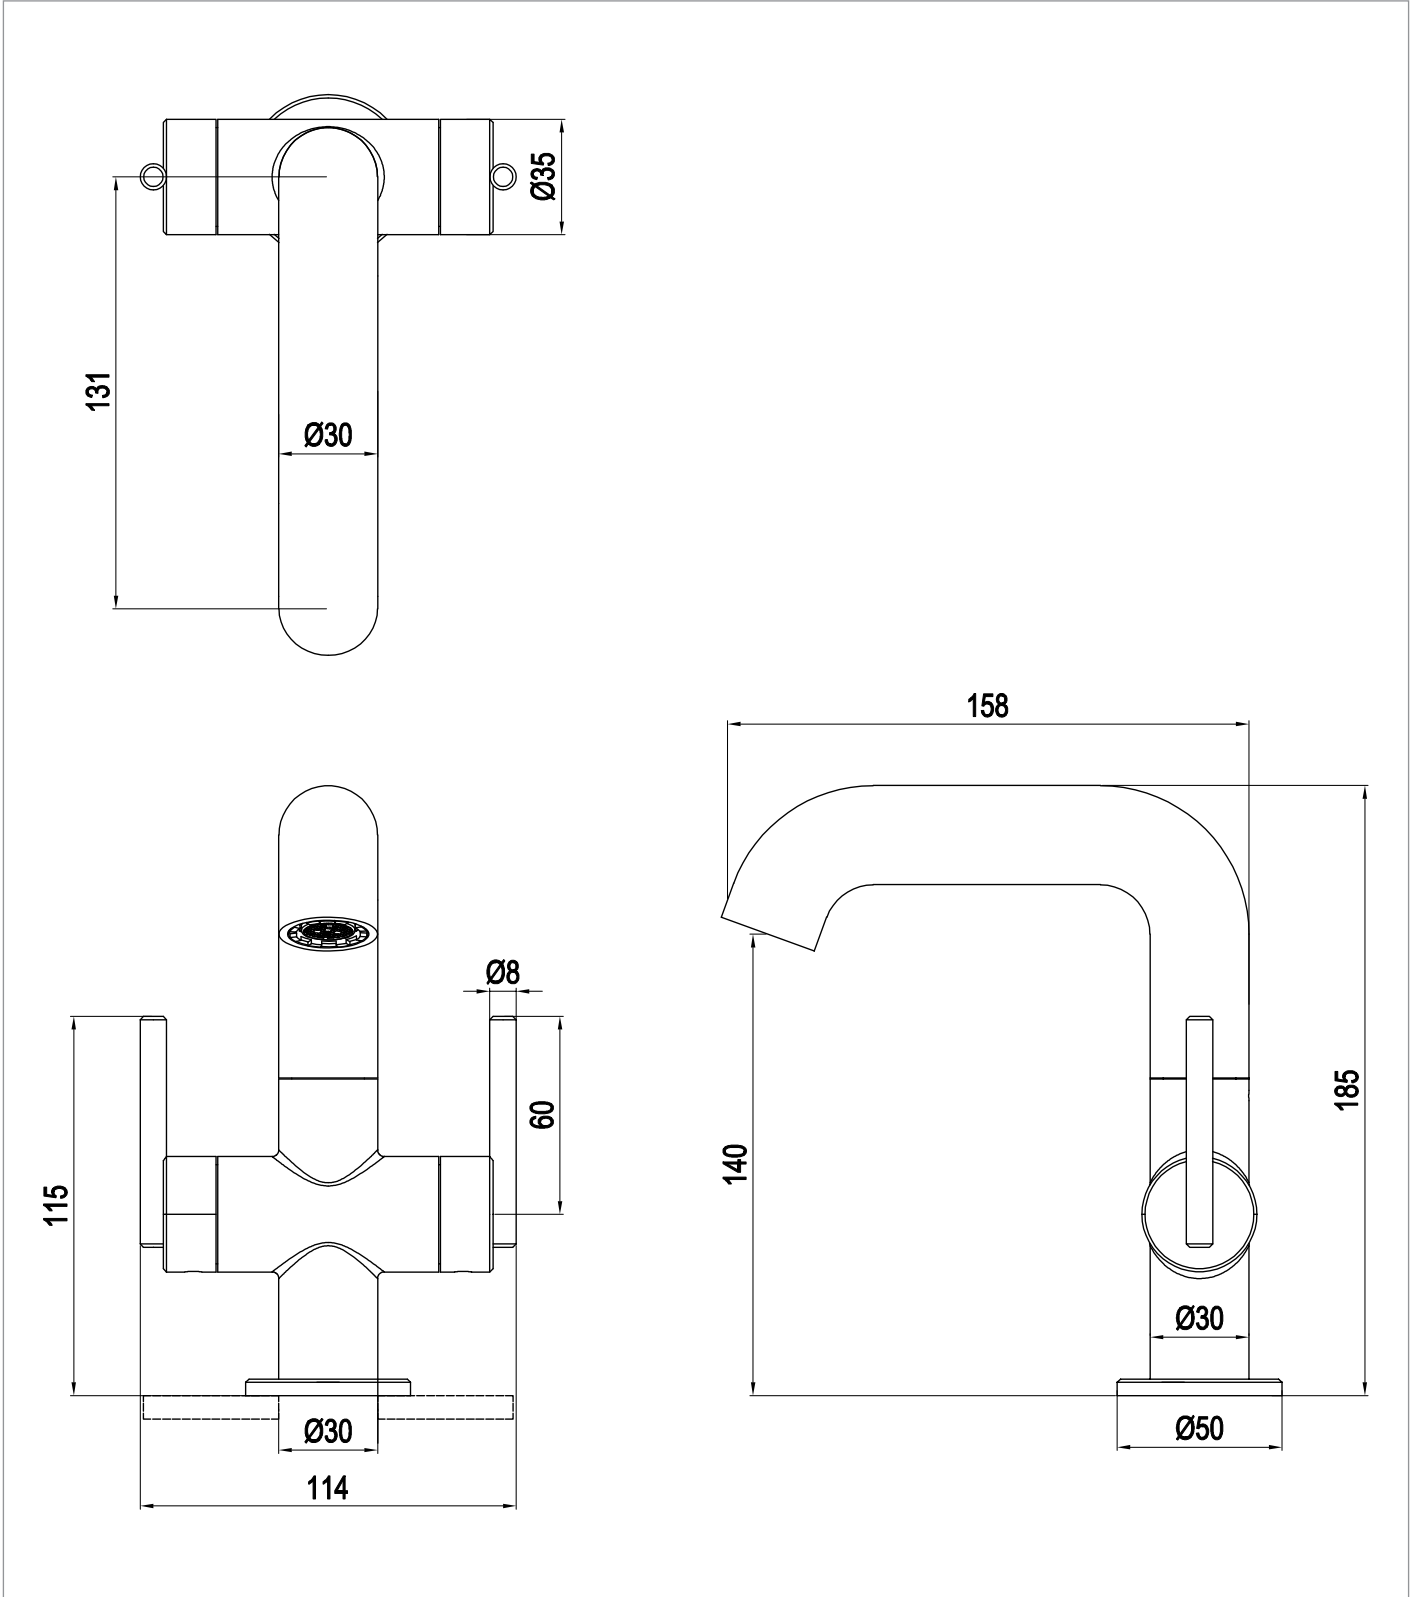

PRODUCT DATA SHEET

PRODUCT CODE

TL116DNS

RANGE

3ONE6 Lever

DESCRIPTION

3ONE6 Lever Basin Side Deck Mixer 2 Handle Stainless Steel

WEBSITE LINK [Click Here](#)

CATEGORY	Brassware
WARRANTY DETAILS	15 Years
COLOUR	Stainless Steel
FINISH APPLICATION	Brushed
PRIMARY MATERIAL	316 Stainless Steel
INSTALL TYPE	Deck Mounted
PRODUCT WIDTH MM	114
PRODUCT HEIGHT MM	185
PRODUCT DEPTH MM	170
PRODUCT NET WEIGHT KG	1.05
STANDARDS	BS EN 817:2008

MINIMUM PRESSURE (BAR)	1
MAX WORKING PRESSURE (BAR)	5
HEADWORK	35mm Single lever ceramic cartridge
SPOUT PROJECTION	131
SWIVEL SPOUT	Yes
INLET CONNECTIONS THREAD	G1/2"
FLOW REGULATOR	Cache M16x1
WASTE INCLUDED	No
ANTI-SCALD	No
ENERGY SAVING	No
SHOWER HOSE & HANDSET ARE INCLUDED	No

TECHNICAL DIMENSIONS

Dimensions in mm unless otherwise specified.

Tolerances (per material type) apply.

SPARES LIST

Only the parts labelled are available as spares.

--