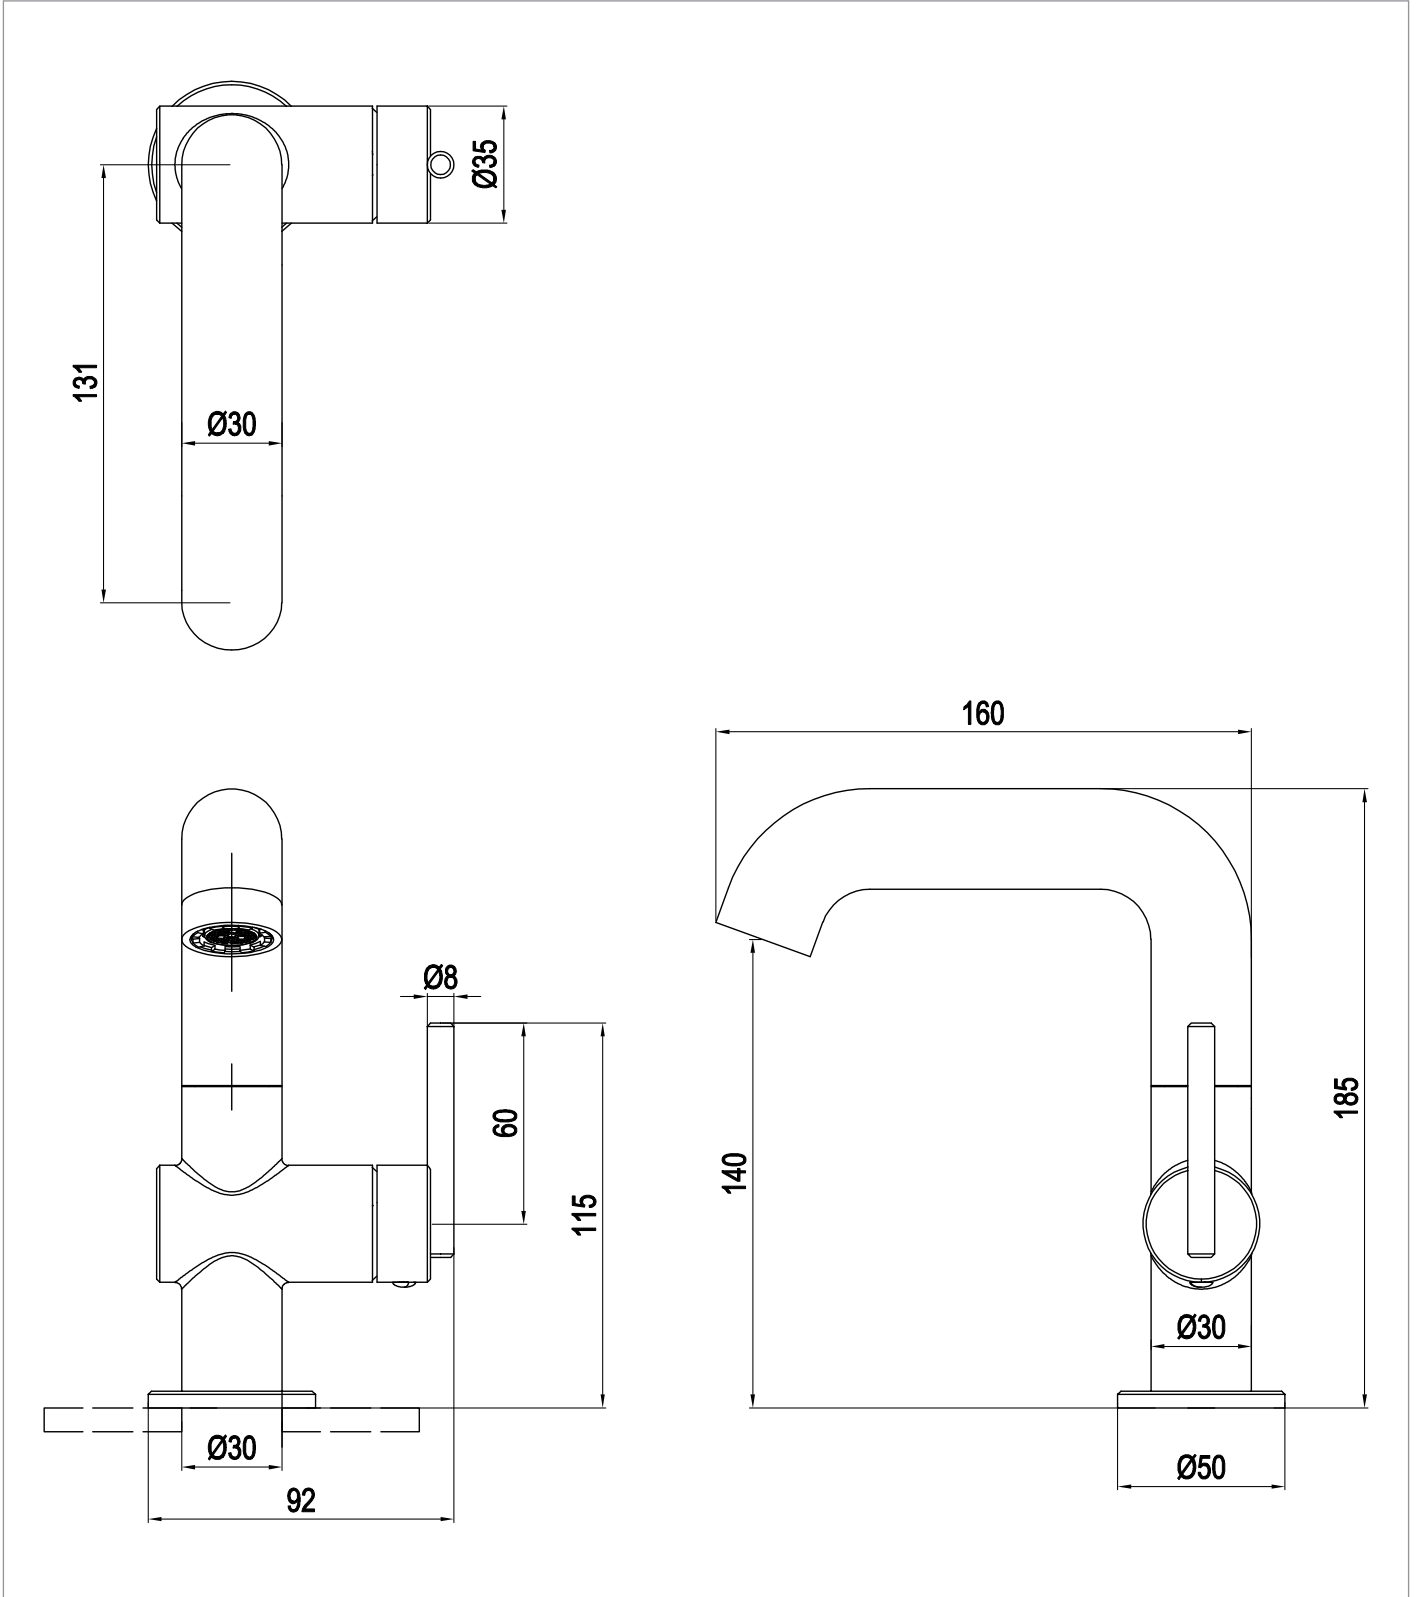

PRODUCT DATA SHEET

PRODUCT CODE

TL111DNS

RANGE

3ONE6 Lever

DESCRIPTION

3ONE6 Lever Basin Side Deck Mixer 1 Handle Stainless Steel

WEBSITE LINK [Click Here](#)

CATEGORY	Brassware
WARRANTY DETAILS	15 Years
COLOUR	Stainless Steel
FINISH APPLICATION	Brushed
PRIMARY MATERIAL	316 Stainless Steel
INSTALL TYPE	Deck Mounted
PRODUCT WIDTH MM	92
PRODUCT HEIGHT MM	185
PRODUCT DEPTH MM	170
PRODUCT NET WEIGHT KG	0.9
STANDARDS	BS EN 817:2008

MINIMUM PRESSURE (BAR)	1
MAX WORKING PRESSURE (BAR)	5
HEADWORK	35mm Single lever ceramic cartridge
SPOUT PROJECTION	131
SWIVEL SPOUT	Yes
INLET CONNECTIONS THREAD	G1/2"
FLOW REGULATOR	Cache M16x1
WASTE INCLUDED	No
ANTI-SCALD	No
ENERGY SAVING	No
SHOWER HOSE & HANDSET ARE INCLUDED	No

TECHNICAL DIMENSIONS

Dimensions in mm unless otherwise specified.

Tolerances (per material type) apply.

SPARES LIST

Only the parts labelled are available as spares.

--