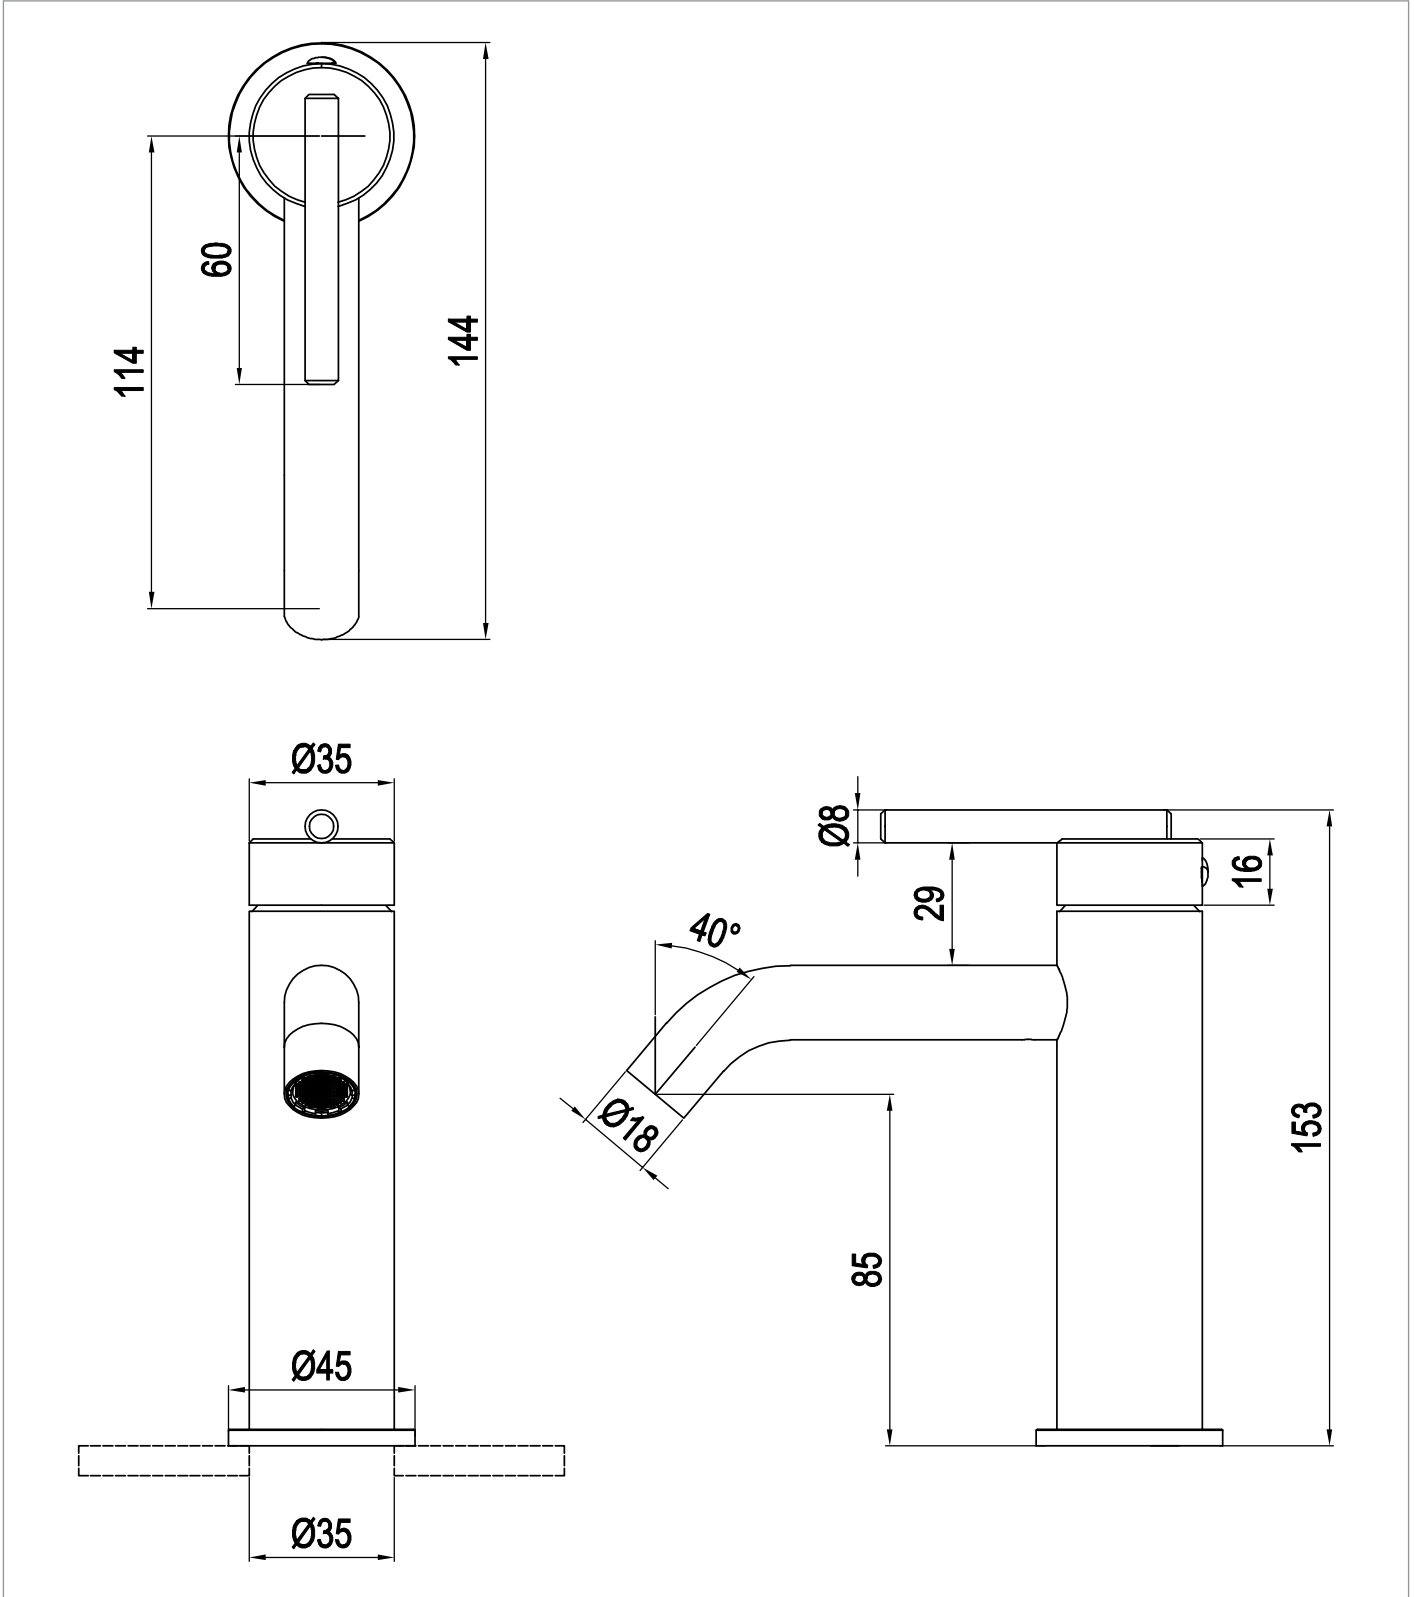

PRODUCT DATA SHEET

PRODUCT CODE

TL110DNS

RANGE

3ONE6 Lever

DESCRIPTION

3ONE6 Lever Basin Mono Stainless Steel

WEBSITE LINK [Click Here](#)

CATEGORY	Brassware
WARRANTY DETAILS	15 Years
COLOUR	Stainless Steel
FINISH APPLICATION	Brushed
PRIMARY MATERIAL	316 Stainless Steel
INSTALL TYPE	Basin Mounted
PRODUCT WIDTH MM	45
PRODUCT HEIGHT MM	153
PRODUCT DEPTH MM	144
PRODUCT NET WEIGHT KG	0.8
STANDARDS	BS EN 817:2008

MINIMUM PRESSURE (BAR)	1
MAX WORKING PRESSURE (BAR)	5
HEADWORK	35mm Single lever ceramic cartridge
SPOUT PROJECTION	114
SWIVEL SPOUT	No
INLET CONNECTIONS THREAD	G1/2"
FLOW REGULATOR	Cache M16x1
WASTE INCLUDED	No
ANTI-SCALD	No
ENERGY SAVING	No
SHOWER HOSE & HANDSET ARE INCLUDED	No

TECHNICAL DIMENSIONS

Dimensions in mm unless otherwise specified.

Tolerances (per material type) apply.

SPARES LIST

Only the parts labelled are available as spares.

--