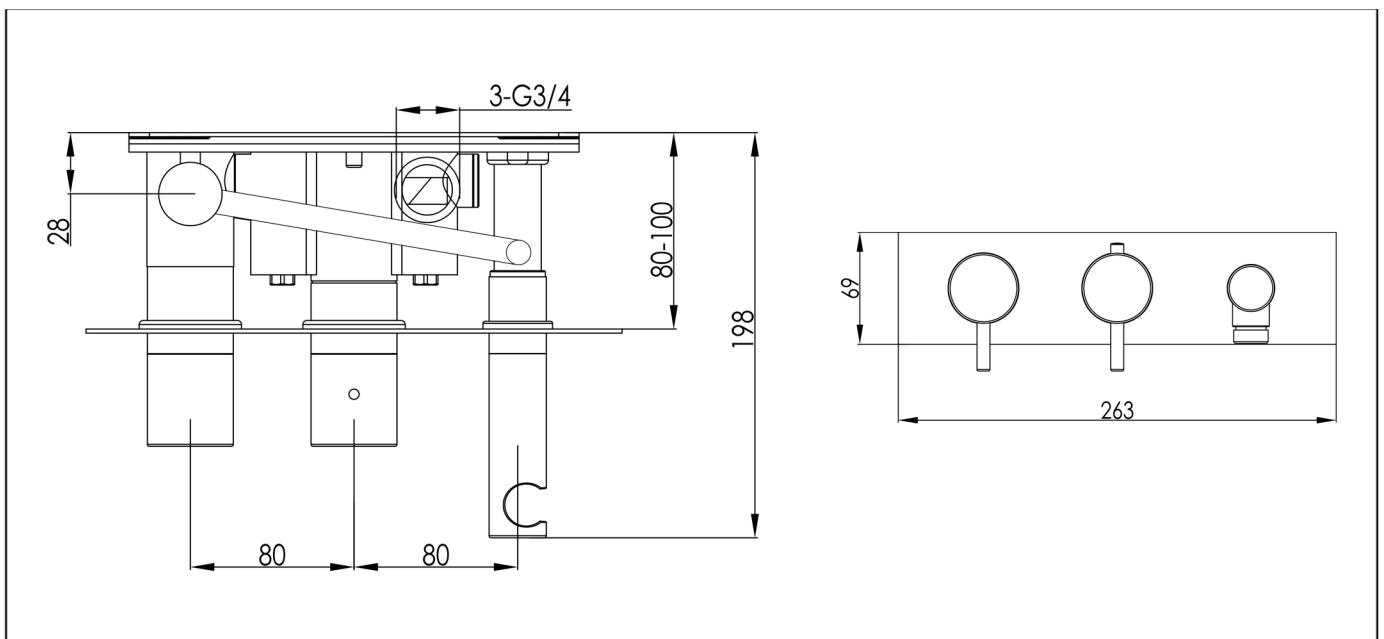

Technical Data Sheet

Product range: INOX

Product code: IX5868

Finishes Available: Stainless Steel

Min Pressure:

MP 0.5

Approvals:

WRAS

Connections:

G3/4"

Warranty:

15 Years (5 on cartridges)

Flow Rate

Bath (Mix Water)

0.2Bar: 12L/min

0.5Bar: 17L/min