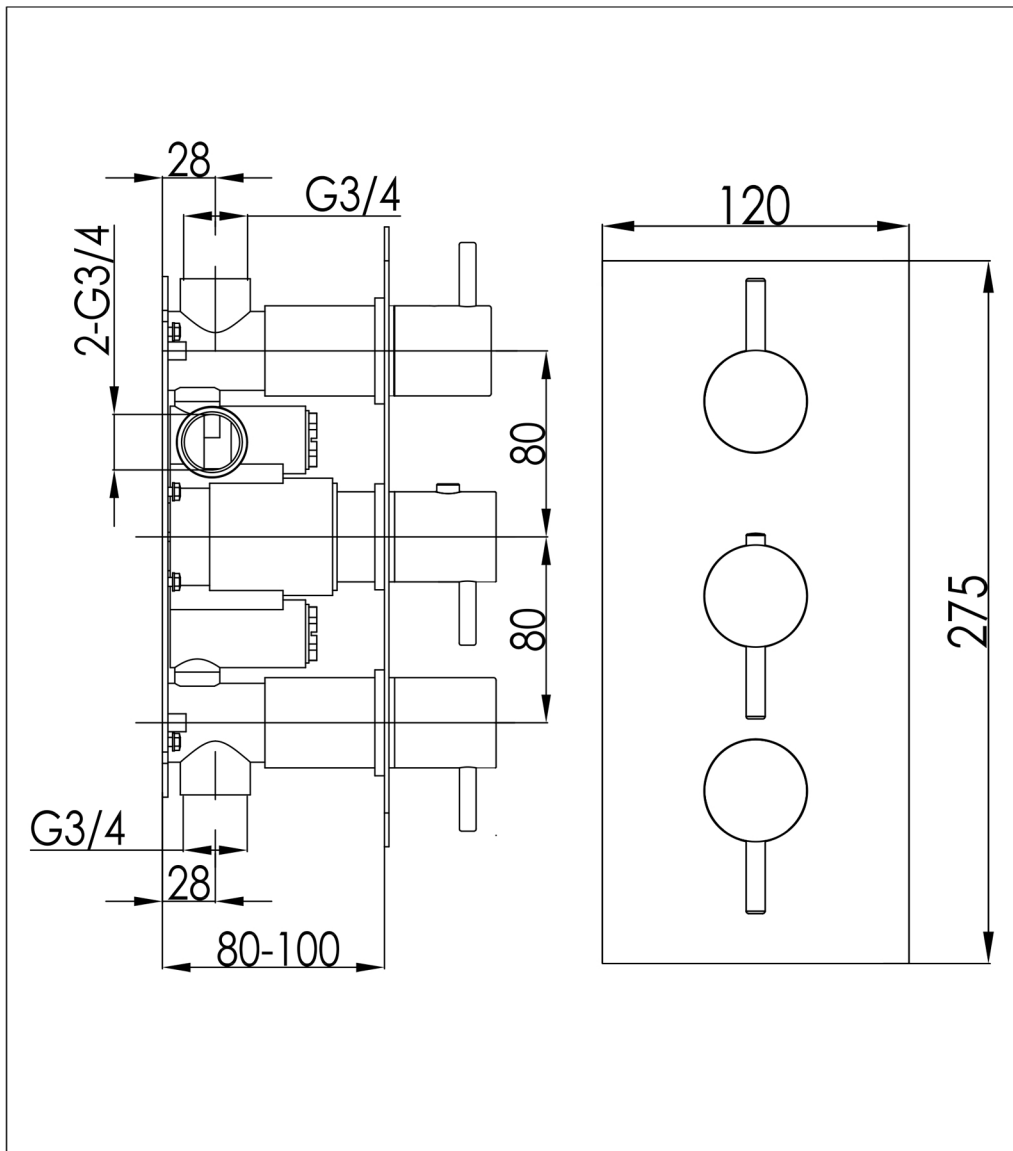

Technical Data Sheet

Product range: INOX

Product code: IX690A

Finishes Available: Stainless Steel

Min Pressure:

MP 0.5

Approvals:

WRAS

Connections:

G3/4"

Warranty:

15 Years (5 on cartridges)

Flow Rate

0.2 Bar: 12 L/min

0.5 Bar: 17 L/min

1 Bar: 21 L/min