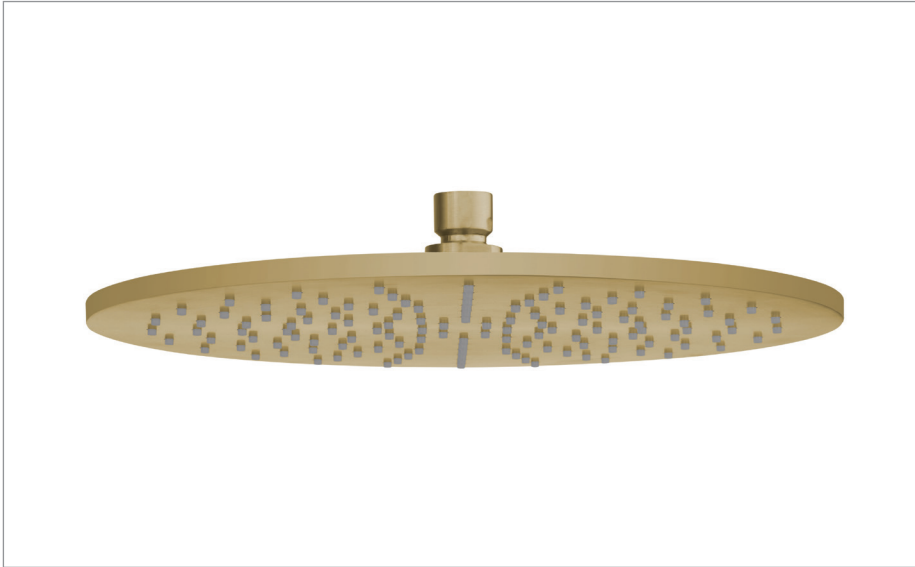

## PRODUCT CODE

TS300SF

## DESCRIPTION

3ONE6 Shower Head 300mm Stainless Brushed Brass Effect

WEBSITE LINK [Click Here](#)

CATEGORY	Brassware
WARRANTY DETAILS	15 Years
COLOUR	Brushed Brass Effect
FINISH APPLICATION	PVD
PRIMARY MATERIAL	316 Stainless Steel
INSTALL TYPE	Ceiling Mounted
PRODUCT WIDTH MM	300
PRODUCT HEIGHT MM	55.5
PRODUCT DEPTH MM	300
PRODUCT NET WEIGHT KG	1.8