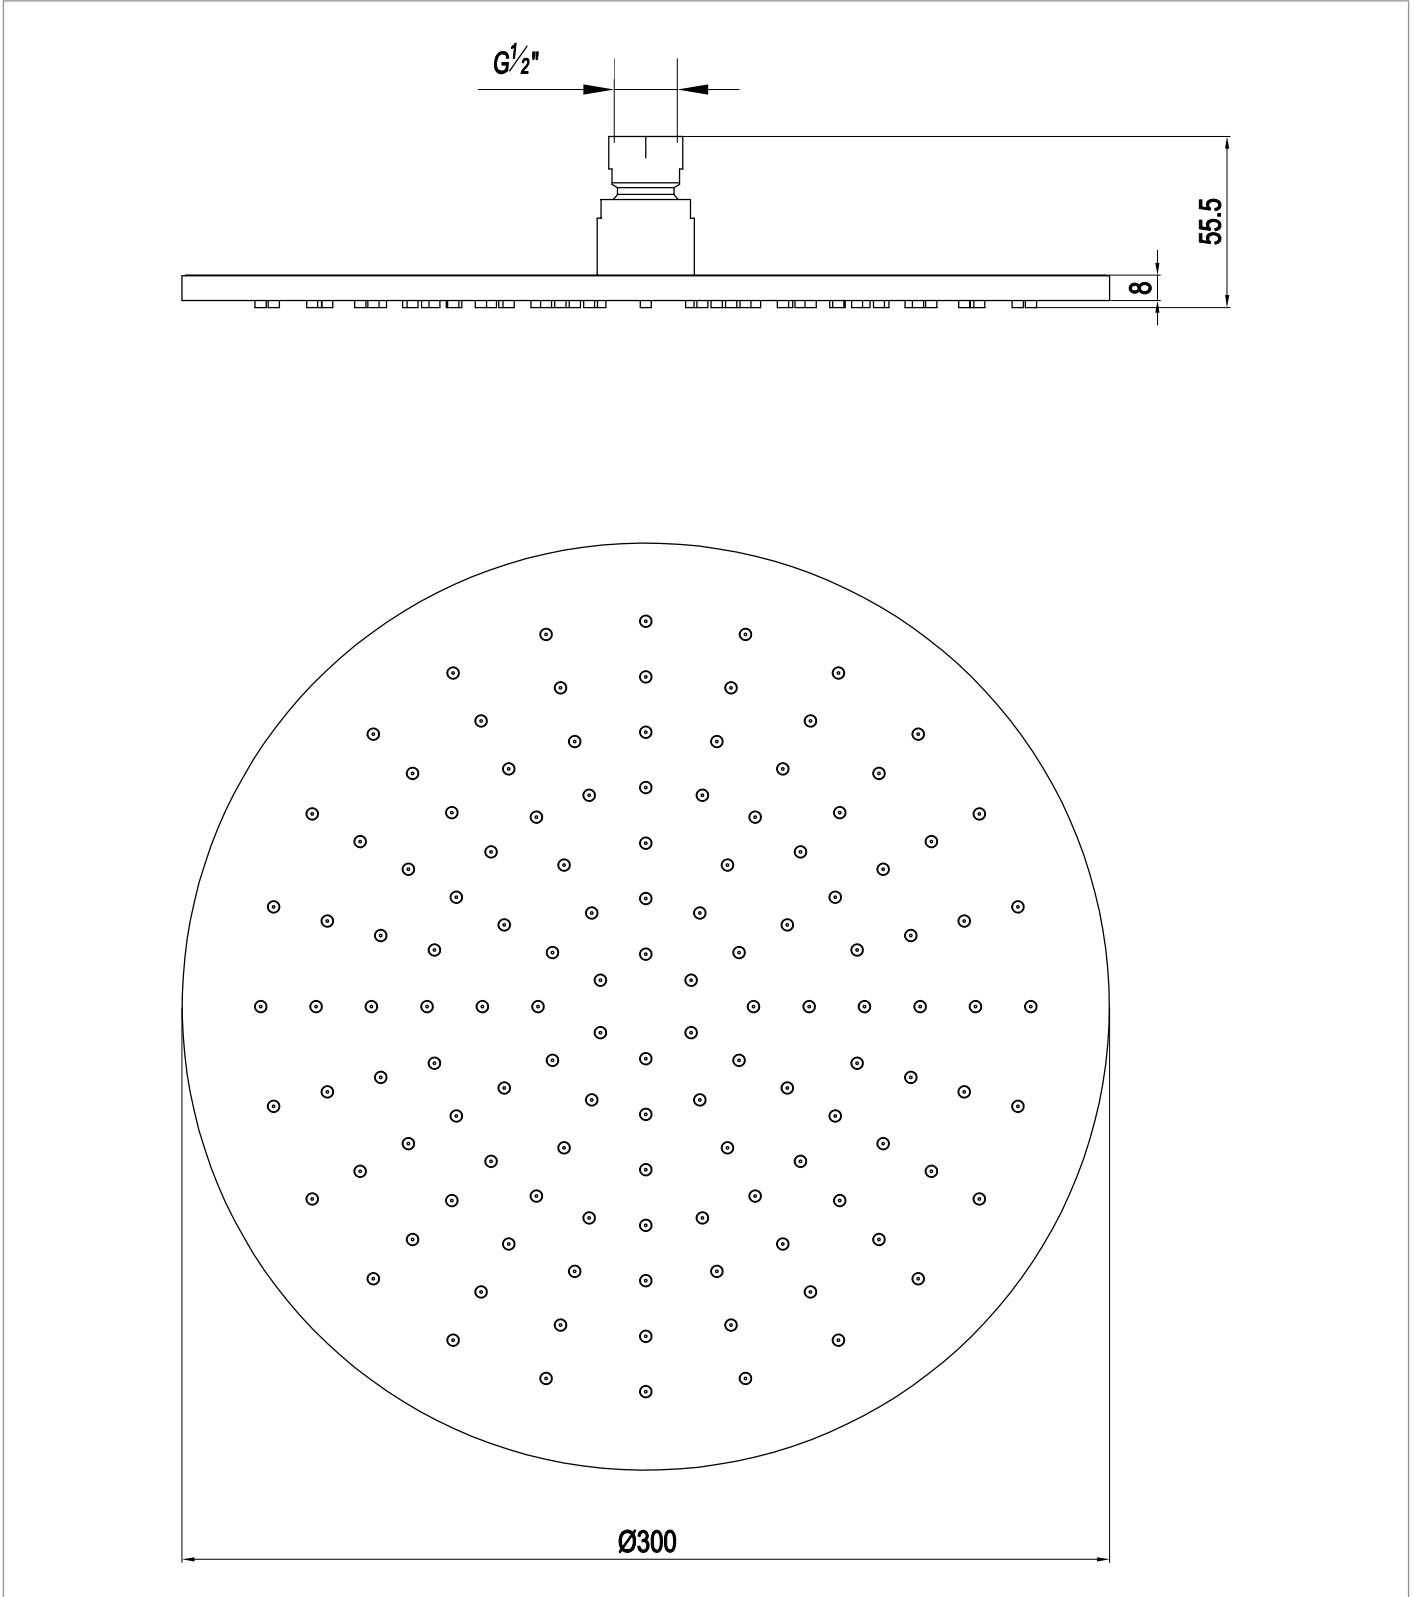

## DESCRIPTION

3ONE6 Shower Head 300mm Stainless Brushed Brass Effect

WEBSITE LINK [Click Here](#)

CATEGORY	Brassware
WARRANTY DETAILS	15 Years
COLOUR	Brushed Brass Effect
FINISH APPLICATION	PVD
PRIMARY MATERIAL	316 Stainless Steel
INSTALL TYPE	Ceiling Mounted
PRODUCT WIDTH MM	300
PRODUCT HEIGHT MM	55.5
PRODUCT DEPTH MM	300
PRODUCT NET WEIGHT KG	1.8

MINIMUM PRESSURE (BAR)	1
MAX WORKING PRESSURE (BAR)	5
INLET CONNECTIONS THREAD	G1/2"
WASTE INCLUDED	No
ANTI-SCALD	No
ENERGY SAVING	No
SHOWER HOSE & HANDSET ARE INCLUDED	No

PRESSURE (BAR)	0.2	0.5	1	2	3	4	5
PRIMARY FLOWRATE			24.36	33.79	44.32	48.72	57.61
HANDSET FLOWRATE							
MESSAGE FLOW RATE							
AIR FLOW RATE							
WIRE FLOW RATE							
WATERFALL FLOW RATE							
MIST FLOW RATE							
HANDSPRAY FLOW RATE							

## TECHNICAL DIMENSIONS

Dimensions in mm unless otherwise specified.

Tolerances (per material type) apply.