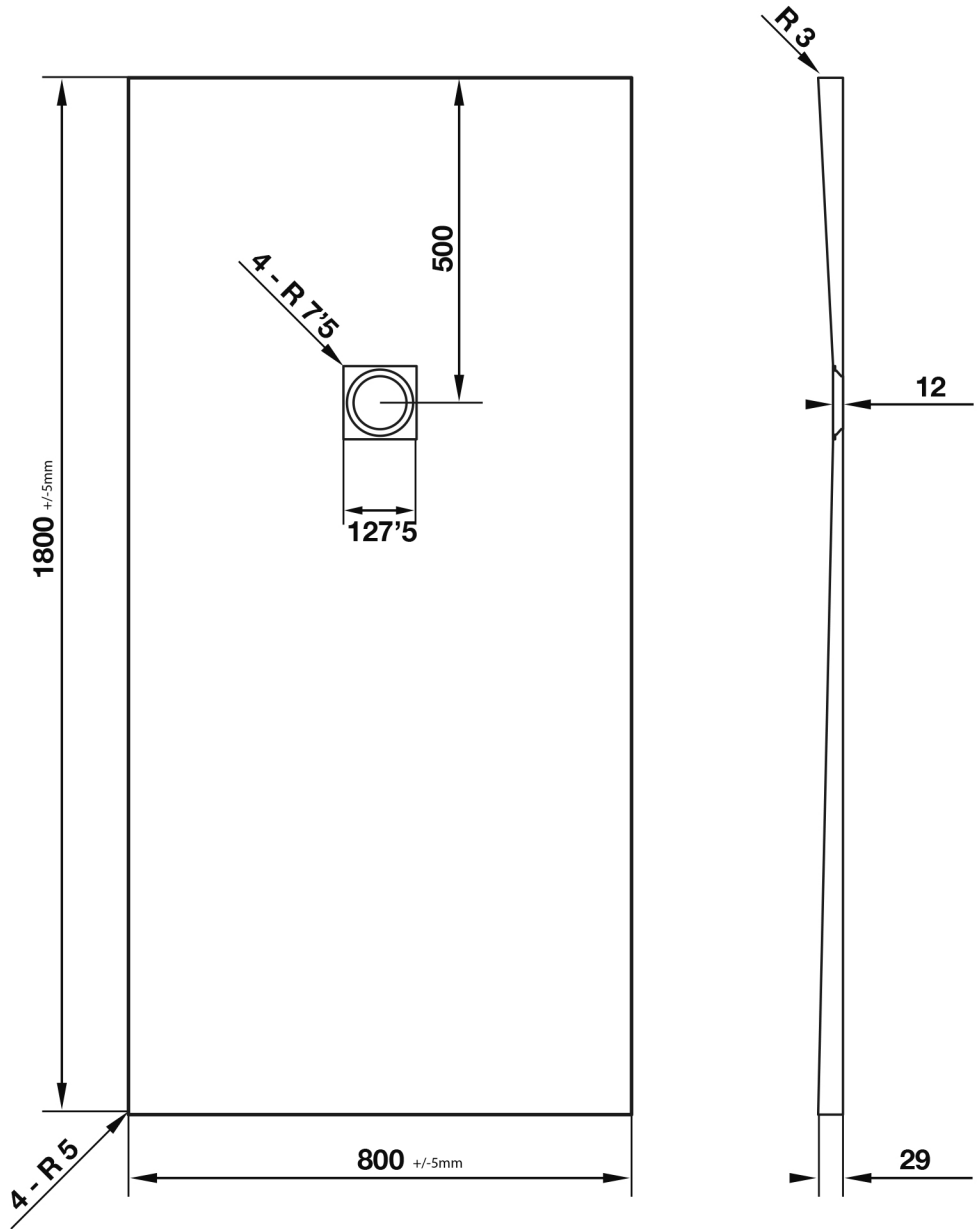

Giorgio2 Series

Square Shower Tray 1800 x 800mm

tissino

Designed to Inspire
Made to Experience

tissino

T 0345 582 8000
E info@tissino.co.uk
W tissino.co.uk

2 Lyncastle Road
Appleton Thorn
Warrington WA4 4SN