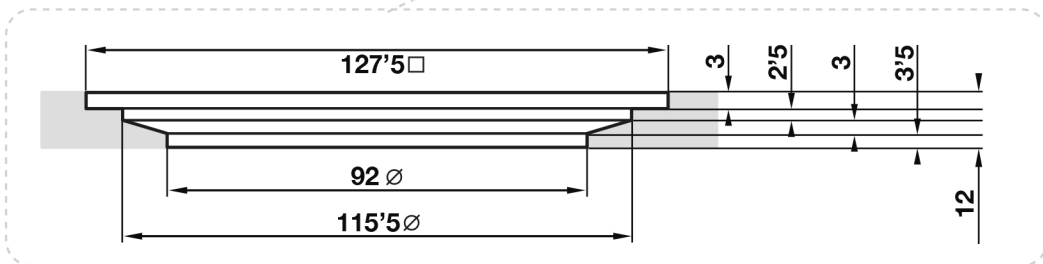

Giorgio2 Series

Square Shower Tray 1800 x 800mm

tissino

Designed to Inspire
Made to Experience

tissino

T 0345 582 8000
E info@tissino.co.uk
W tissino.co.uk

2 Lyncastle Road
Appleton Thorn
Warrington WA4 4SN