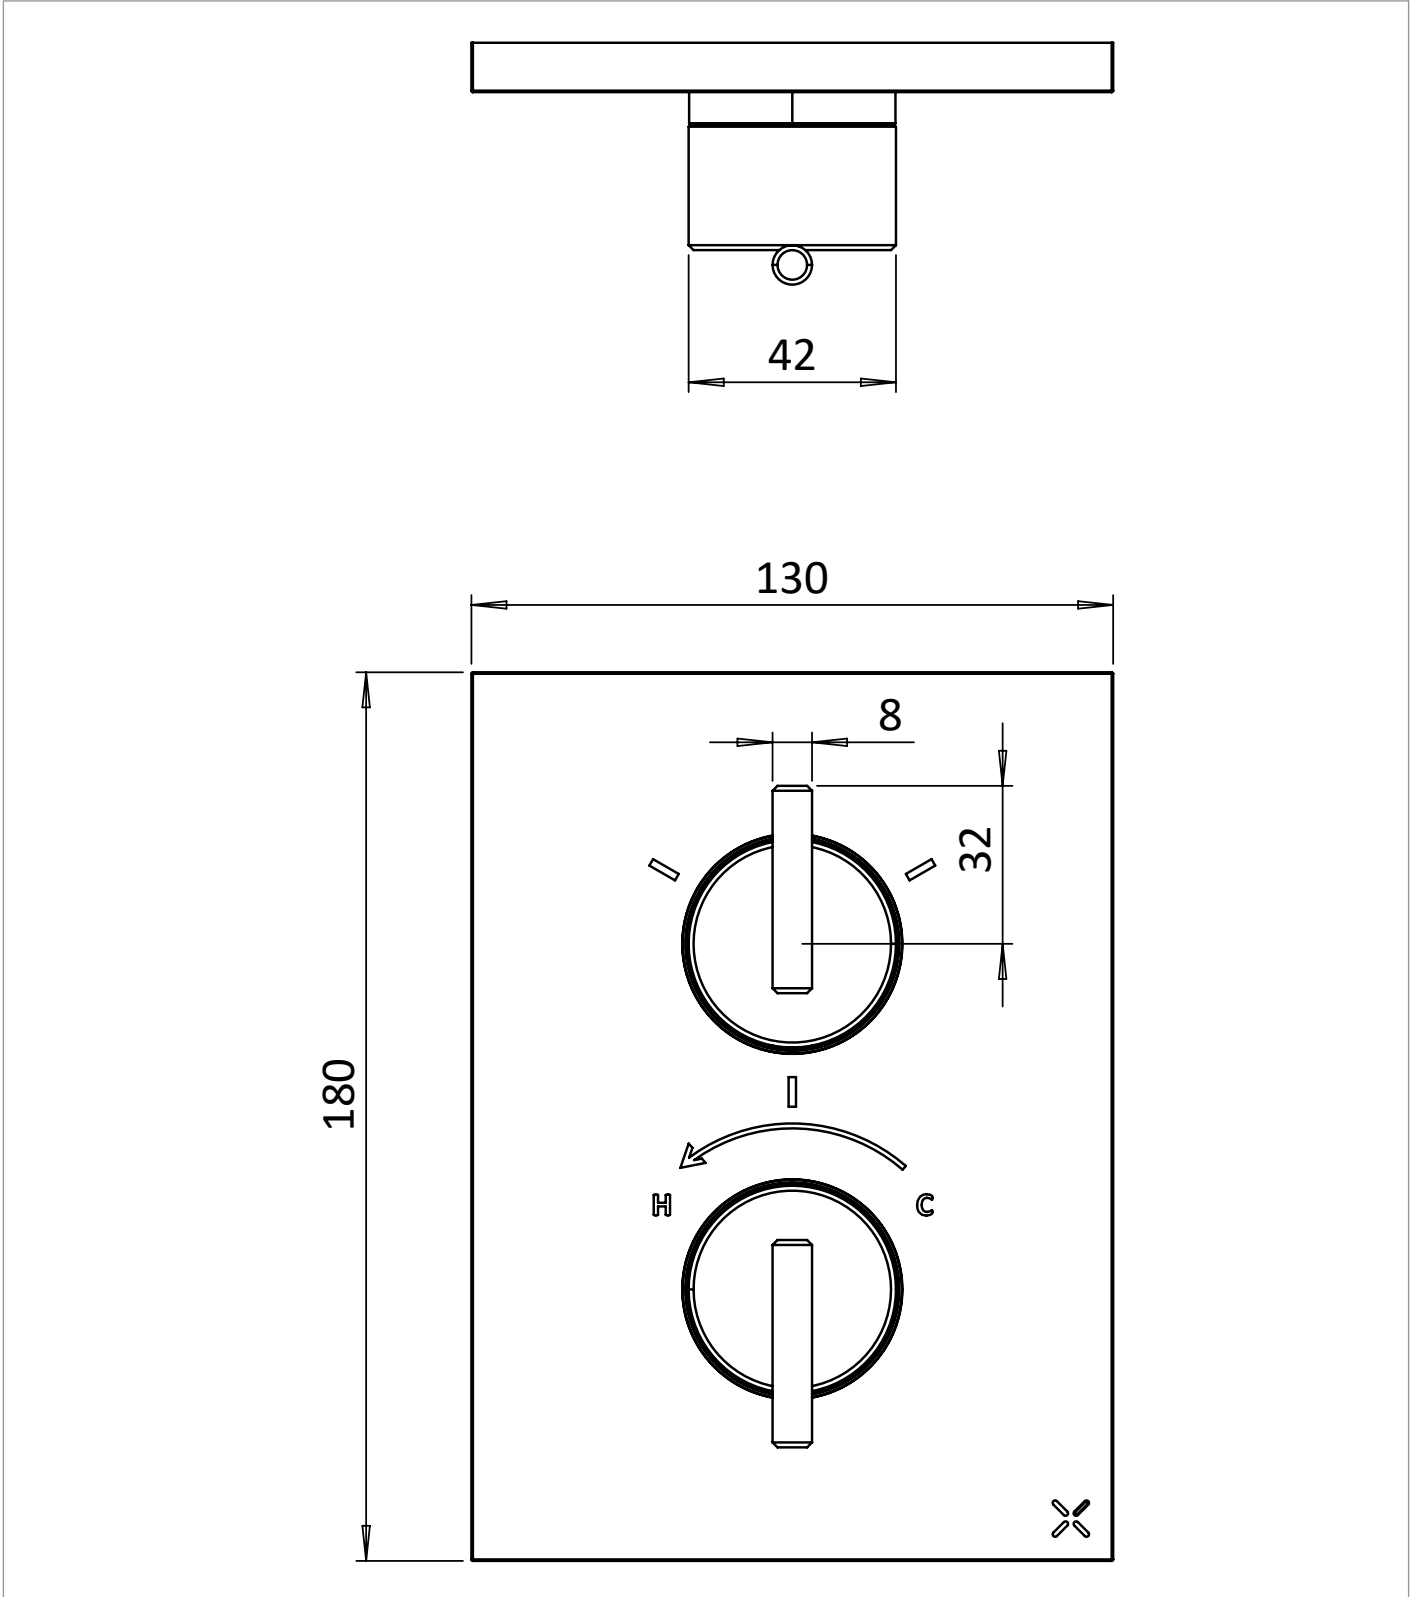

CATEGORY	Brassware
WARRANTY DETAILS	15 Years
COLOUR	Brushed Brass Effect
FINISH APPLICATION	PVD
PRIMARY MATERIAL	Brass
INSTALL TYPE	Wall Mounted
PRODUCT WIDTH MM	130
PRODUCT HEIGHT MM	180
PRODUCT NET WEIGHT KG	2.66

MINIMUM PRESSURE (BAR)	1
MAX WORKING PRESSURE (BAR)	5
NUMBER OF OUTLETS	3
NUMBER OF FUNCTIONS	3
INLET CONNECTIONS THREAD	G1/2"
WASTE INCLUDED	No
ANTI-SCALD	Yes
ENERGY SAVING	No
SHOWER HOSE & HANDSET ARE INCLUDED	No

TECHNICAL DIMENSIONS

Dimensions in mm unless otherwise specified.

Tolerances (per material type) apply.

SPARES LIST

Only the parts labelled are available as spares.

--

CROSSBOX