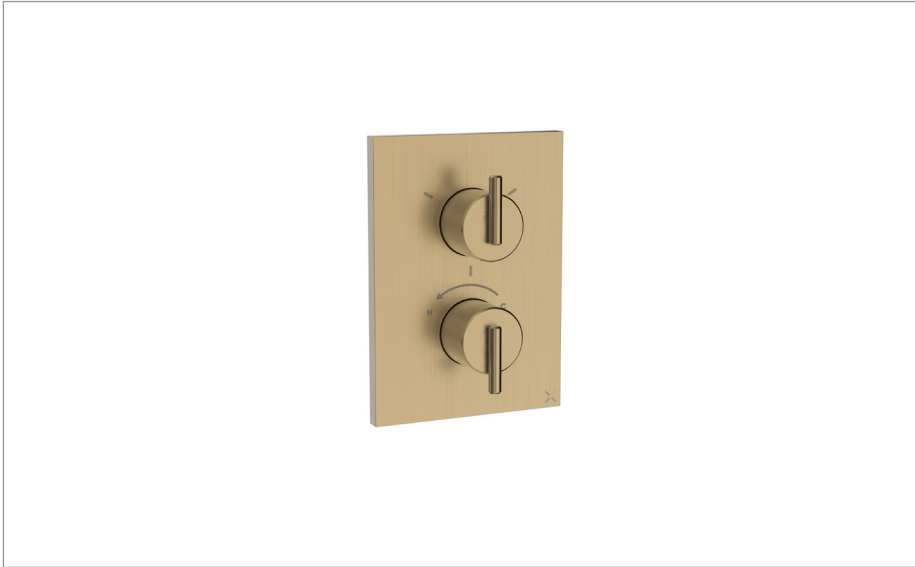

PRODUCT DATA SHEET

PRODUCT CODE

TLCB2500LBPSF

RANGE

Crossbox

DESCRIPTION

3ONE6 Lever Crossbox 3 Outlet Trim & Valves Stainless Brushed Brass Effect

WEBSITE LINK [Click Here](#)

CATEGORY	Brassware
WARRANTY DETAILS	15 Years
COLOUR	Brushed Brass Effect
FINISH APPLICATION	PVD
PRIMARY MATERIAL	Brass
INSTALL TYPE	Wall Mounted
PRODUCT WIDTH MM	130
PRODUCT HEIGHT MM	180
PRODUCT NET WEIGHT KG	2.66