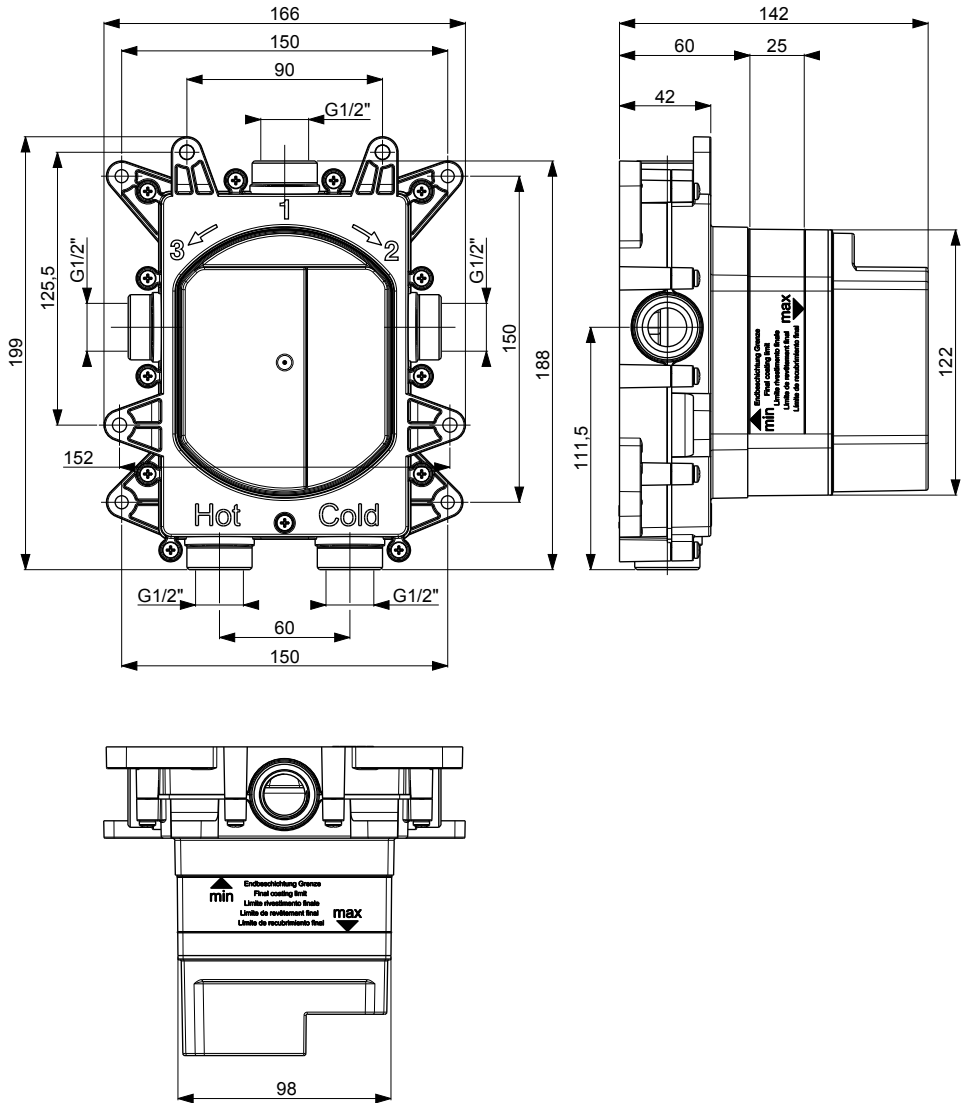

CATEGORY	Brassware
WARRANTY DETAILS	15 Years
COLOUR	Brushed Brass Effect
FINISH APPLICATION	PVD
PRIMARY MATERIAL	Brass
INSTALL TYPE	Wall Mounted
PRODUCT WIDTH MM	130
PRODUCT HEIGHT MM	180
PRODUCT NET WEIGHT KG	2.66

MINIMUM PRESSURE (BAR)	1
MAX WORKING PRESSURE (BAR)	5
NUMBER OF OUTLETS	3
NUMBER OF FUNCTIONS	3
INLET CONNECTIONS THREAD	G1/2"
WASTE INCLUDED	No
ANTI-SCALD	Yes
ENERGY SAVING	No
SHOWER HOSE & HANDSET ARE INCLUDED	No

TECHNICAL DIMENSIONS

Dimensions in mm unless otherwise specified.

Tolerances (per material type) apply.

SPARES LIST

Only the parts labelled are available as spares.

--

CROSSBOX