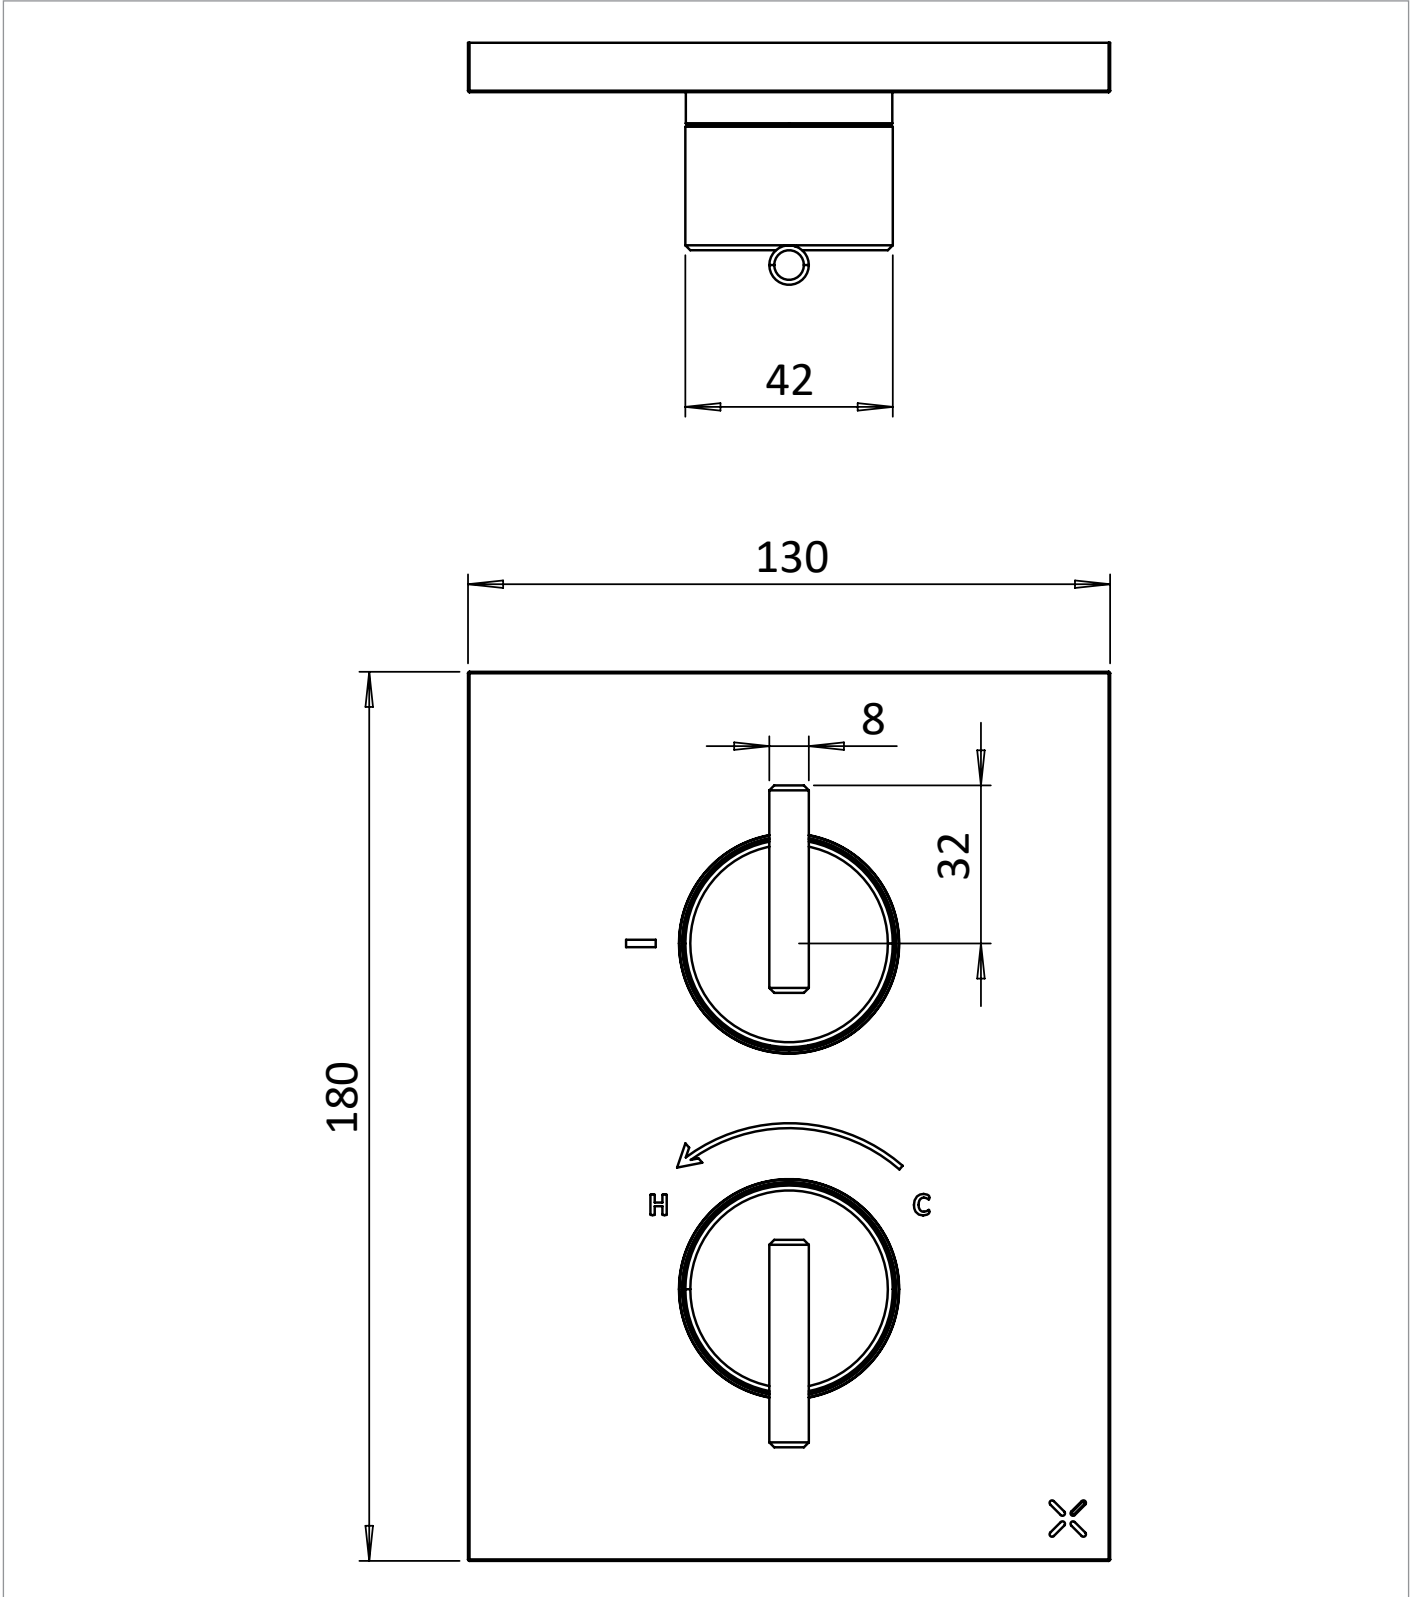

MINIMUM PRESSURE (BAR)	1
MAX WORKING PRESSURE (BAR)	5
NUMBER OF OUTLETS	1
NUMBER OF FUNCTIONS	1
INLET CONNECTIONS THREAD	G1/2"
WASTE INCLUDED	No
ANTI-SCALD	Yes
ENERGY SAVING	No
SHOWER HOSE & HANDSET ARE INCLUDED	No

## TECHNICAL DIMENSIONS

Dimensions in mm unless otherwise specified.

Tolerances (per material type) apply.