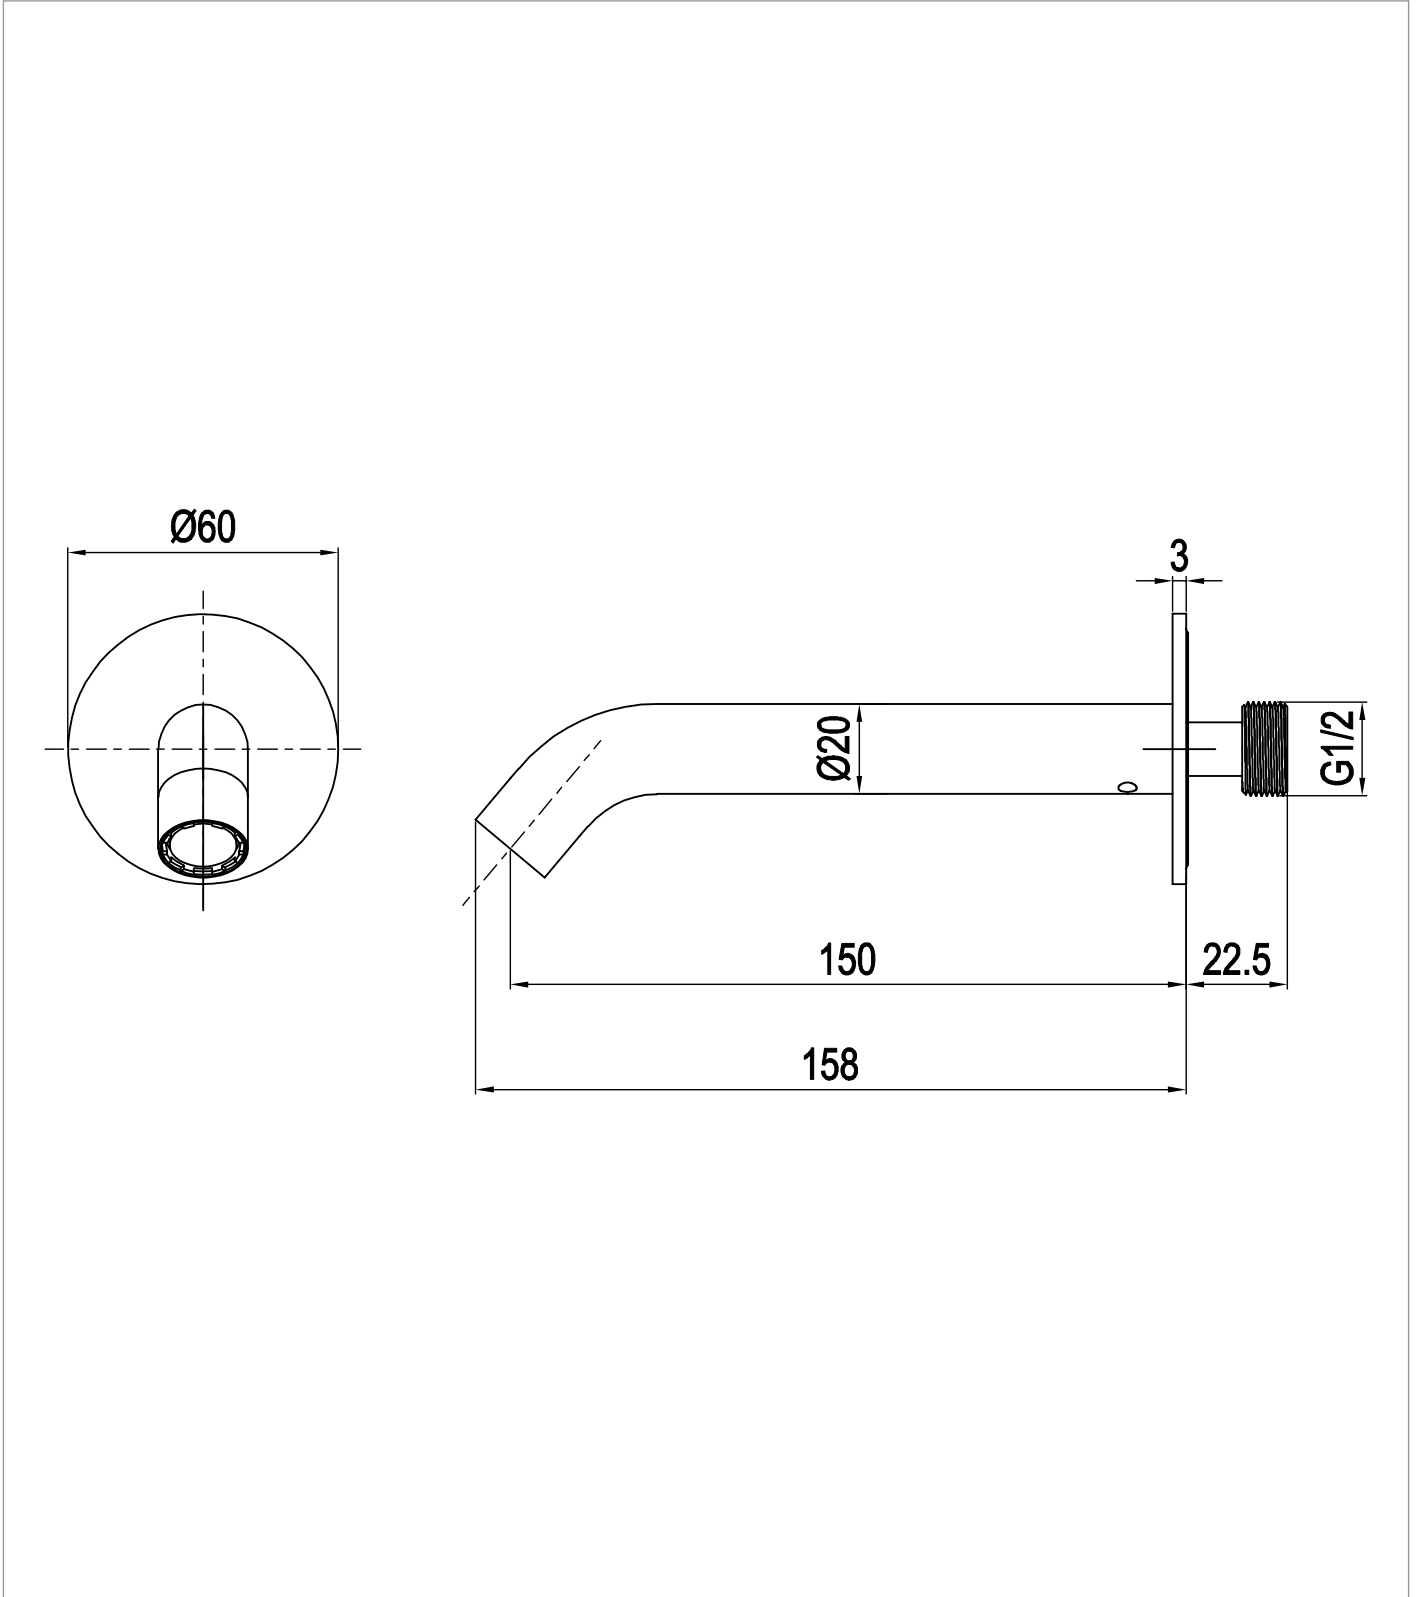

## DESCRIPTION

3ONE6 Bath Spout Wall Mounted Stainless Brushed Brass Effect

WEBSITE LINK [Click Here](#)

CATEGORY	Brassware
WARRANTY DETAILS	15 Years
COLOUR	Brushed Brass Effect
FINISH APPLICATION	PVD
PRIMARY MATERIAL	316 Stainless Steel
INSTALL TYPE	Wall Mounted
PRODUCT WIDTH MM	60
PRODUCT HEIGHT MM	60
PRODUCT LENGTH MM	158
PRODUCT NET WEIGHT KG	0.25

MINIMUM PRESSURE (BAR)	1
MAX WORKING PRESSURE (BAR)	5
NUMBER OF OUTLETS	1
SPOUT PROJECTION	150
INLET CONNECTIONS THREAD	G1/2"
WASTE INCLUDED	No
ANTI-SCALD	No
ENERGY SAVING	No
SHOWER HOSE & HANDSET ARE INCLUDED	No

## TECHNICAL DIMENSIONS

Dimensions in mm unless otherwise specified.

Tolerances (per material type) apply.