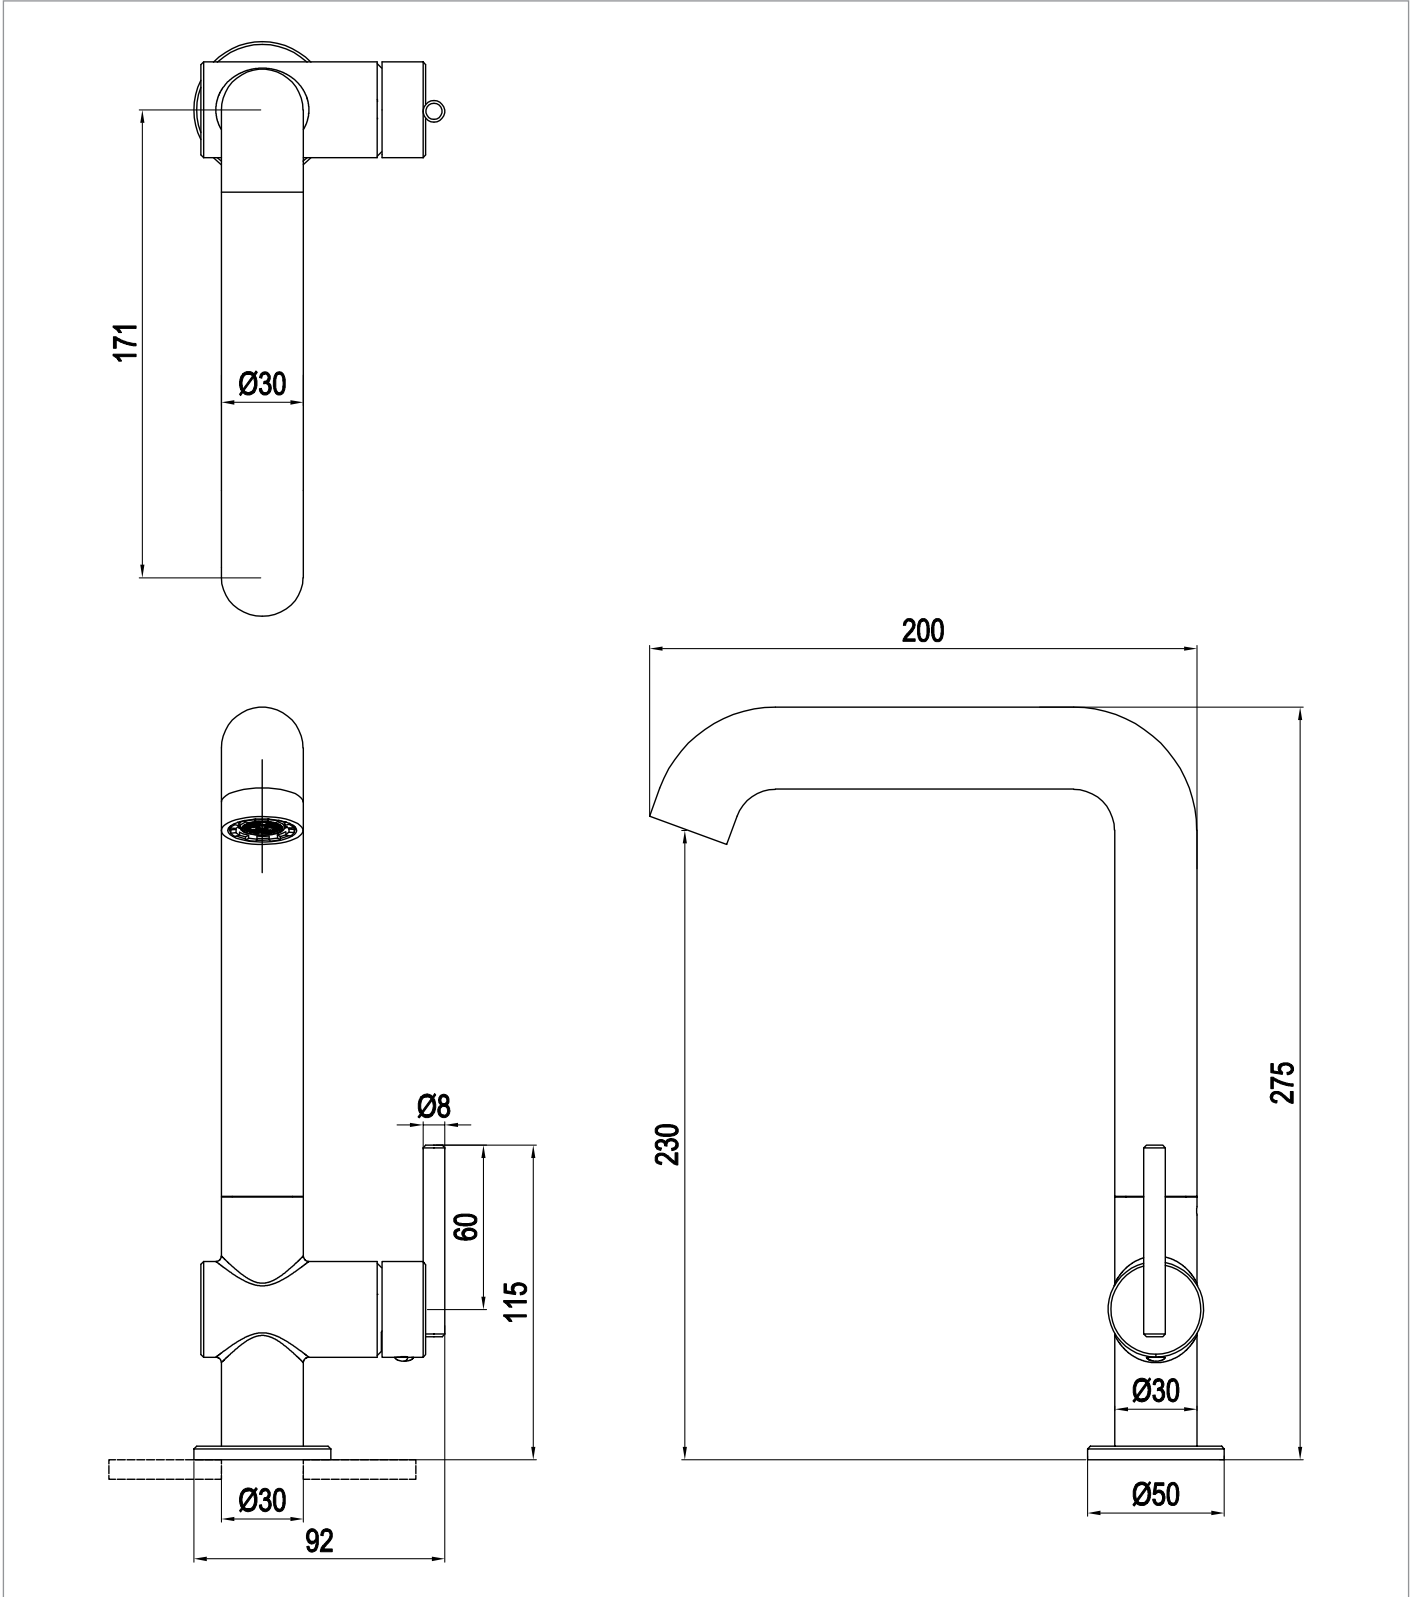

## DESCRIPTION

3ONE6 Lever Basin Tall Side Deck Mixer  
Stainless Brushed Brass Effect

WEBSITE LINK [Click Here](#)

CATEGORY	Brassware
WARRANTY DETAILS	15 Years
COLOUR	Brushed Brass Effect
FINISH APPLICATION	PVD
PRIMARY MATERIAL	316 Stainless Steel
INSTALL TYPE	Deck Mounted
PRODUCT WIDTH MM	92
PRODUCT HEIGHT MM	275
PRODUCT DEPTH MM	210
PRODUCT NET WEIGHT KG	0.9
STANDARDS	BS EN 817:2008

MINIMUM PRESSURE (BAR)	1
MAX WORKING PRESSURE (BAR)	5
HEADWORK	35mm Single lever ceramic cartridge
SPOUT PROJECTION	171
SWIVEL SPOUT	Yes
INLET CONNECTIONS THREAD	G1/2"
FLOW REGULATOR	Cache M16x1
WASTE INCLUDED	No
ANTI-SCALD	No
ENERGY SAVING	No
SHOWER HOSE & HANDSET ARE INCLUDED	No

## TECHNICAL DIMENSIONS

Dimensions in mm unless otherwise specified.

Tolerances (per material type) apply.