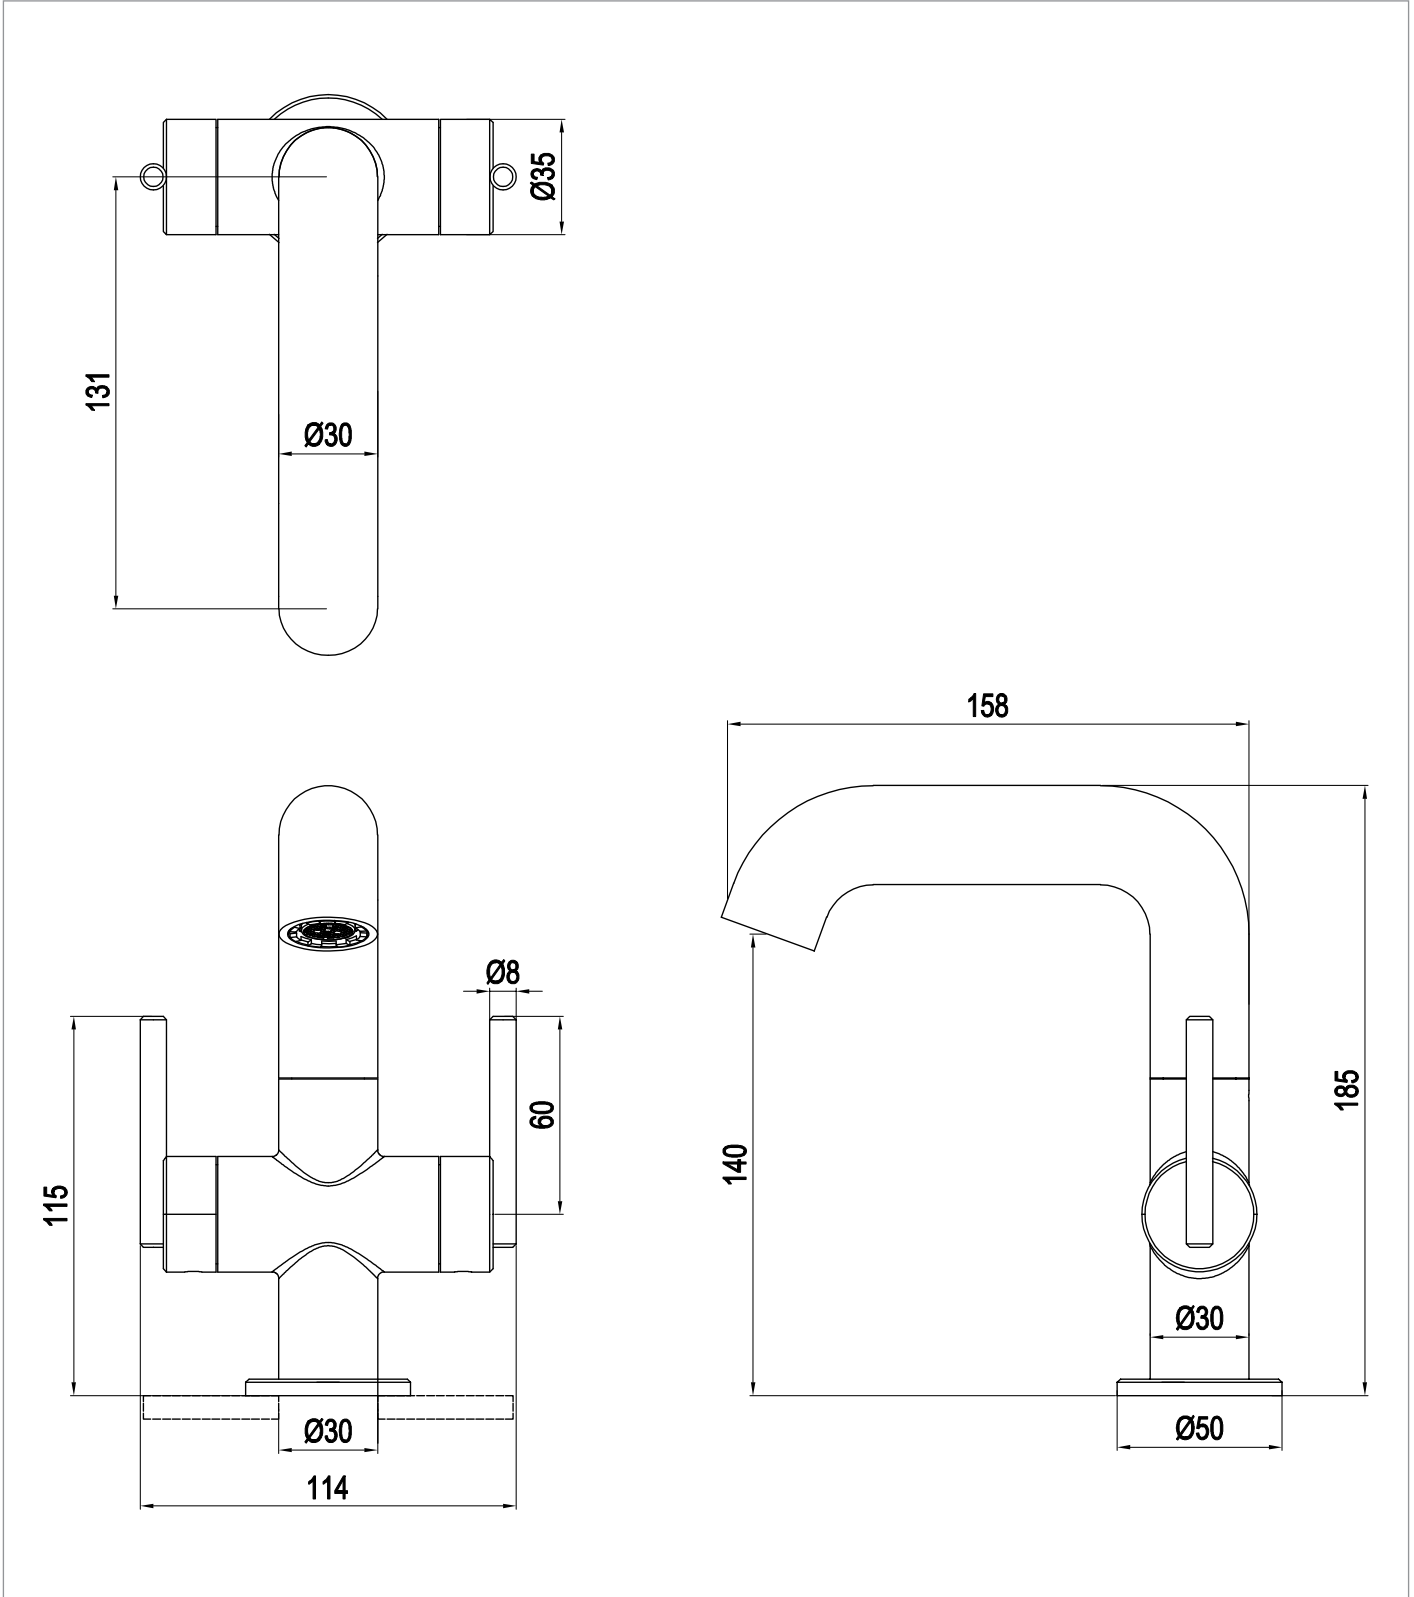

PRODUCT DATA SHEET

PRODUCT CODE

TL116DNSF

RANGE

3ONE6 Lever

DESCRIPTION

3ONE6 Lever Basin Side Deck Mixer 2 Handle Stainless Brushed Brass Effect

WEBSITE LINK [Click Here](#)

CATEGORY	Brassware
WARRANTY DETAILS	15 Years
COLOUR	Brushed Brass Effect
FINISH APPLICATION	PVD
PRIMARY MATERIAL	316 Stainless Steel
INSTALL TYPE	Deck Mounted
PRODUCT WIDTH MM	114
PRODUCT HEIGHT MM	185
PRODUCT DEPTH MM	170
PRODUCT NET WEIGHT KG	1.05
STANDARDS	BS EN 817:2008

MINIMUM PRESSURE (BAR)	1
MAX WORKING PRESSURE (BAR)	5
HEADWORK	35mm Single lever ceramic cartridge
SPOUT PROJECTION	131
SWIVEL SPOUT	Yes
INLET CONNECTIONS THREAD	G1/2"
FLOW REGULATOR	Cache M16x1
WASTE INCLUDED	No
ANTI-SCALD	No
ENERGY SAVING	No
SHOWER HOSE & HANDSET ARE INCLUDED	No

TECHNICAL DIMENSIONS

Dimensions in mm unless otherwise specified.

Tolerances (per material type) apply.

SPARES LIST

Only the parts labelled are available as spares.

--