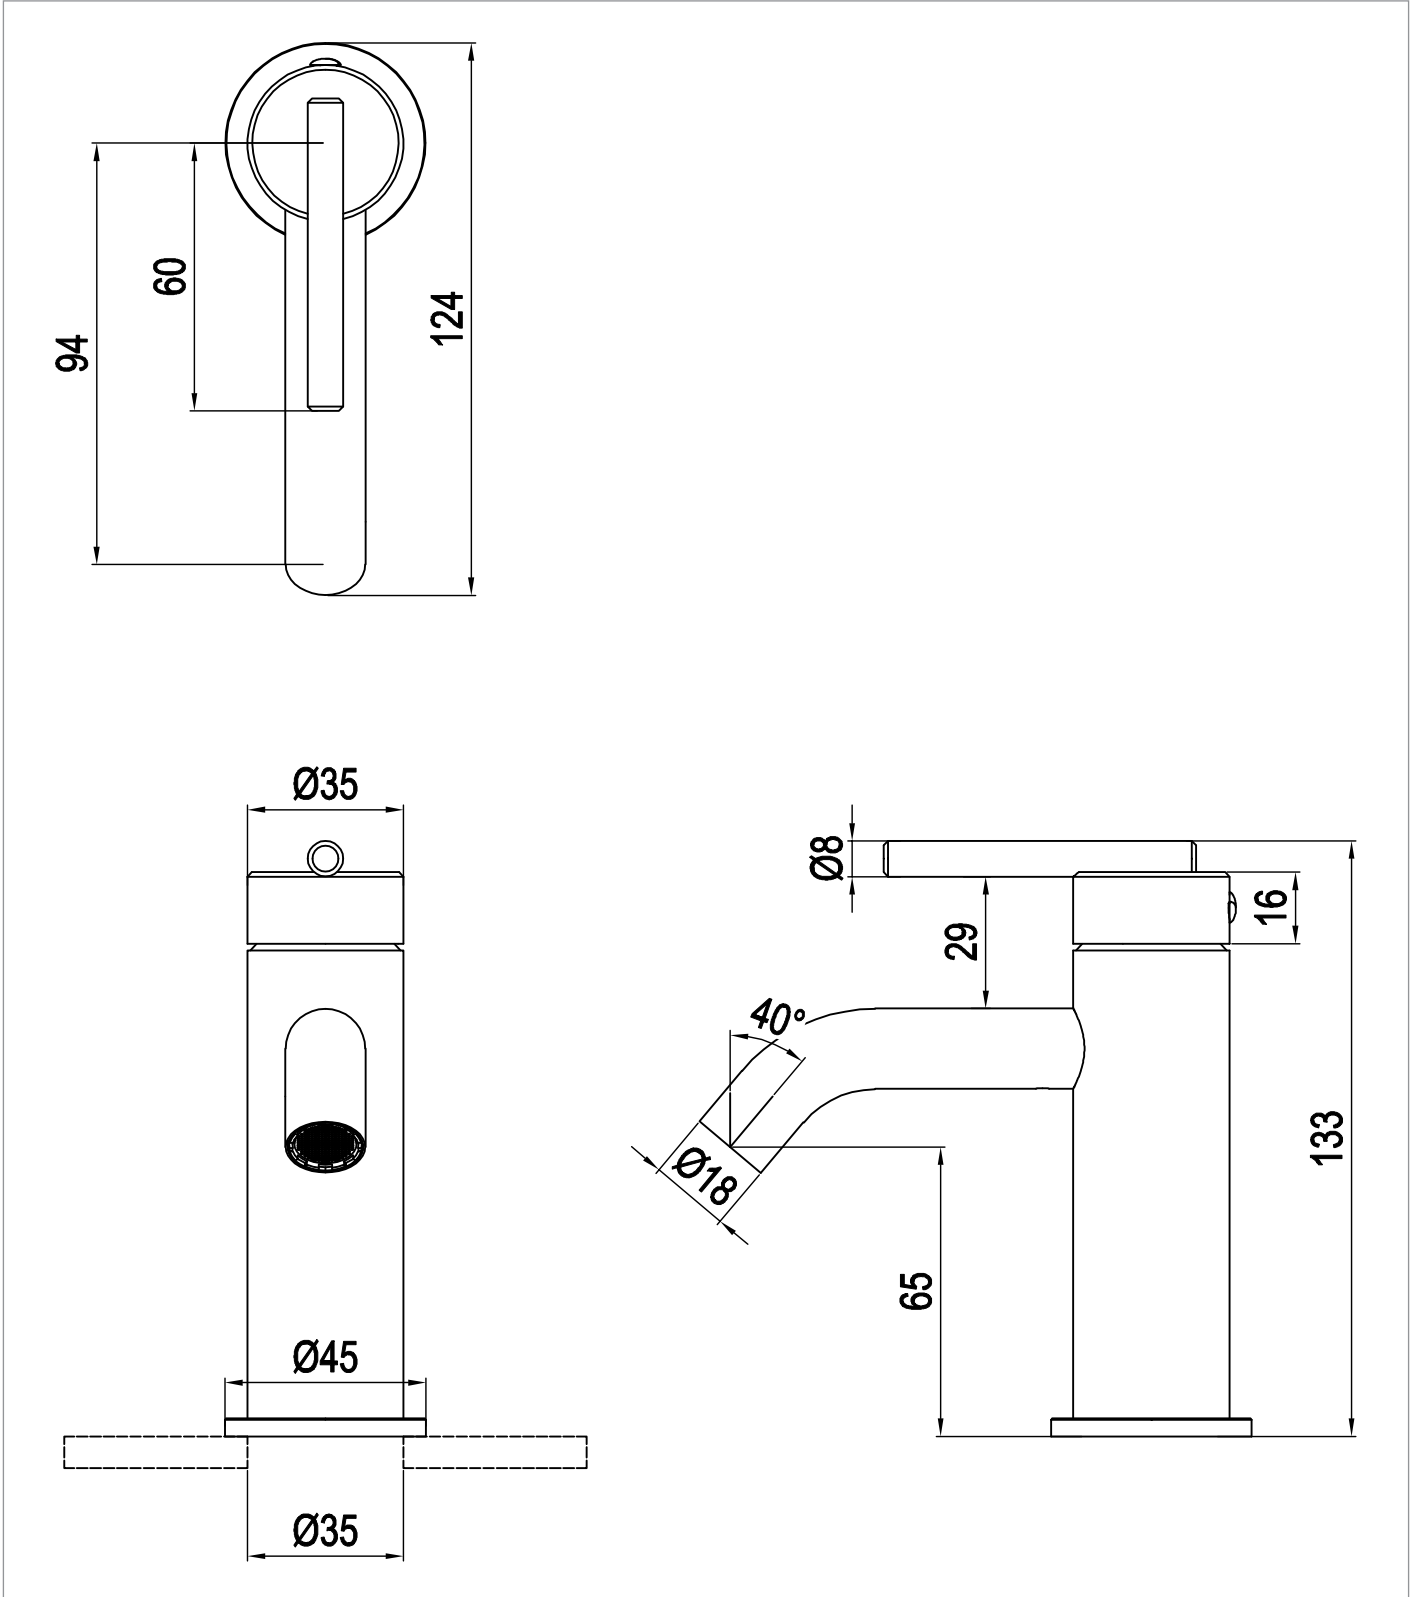

## DESCRIPTION

3ONE6 Lever Basin Mini Mono Stainless Brushed Brass Effect

WEBSITE LINK [Click Here](#)

CATEGORY	Brassware
WARRANTY DETAILS	15 Years
COLOUR	Brushed Brass Effect
FINISH APPLICATION	PVD
PRIMARY MATERIAL	316 Stainless Steel
INSTALL TYPE	Basin Mounted
PRODUCT WIDTH MM	45
PRODUCT HEIGHT MM	133
PRODUCT DEPTH MM	124
PRODUCT NET WEIGHT KG	0.8
STANDARDS	BS EN 817:2008

MINIMUM PRESSURE (BAR)	1
MAX WORKING PRESSURE (BAR)	5
HEADWORK	35mm Single lever ceramic cartridge
SPOUT PROJECTION	94
SWIVEL SPOUT	No
INLET CONNECTIONS THREAD	G1/2"
FLOW REGULATOR	Cache M16x1
WASTE INCLUDED	No
ANTI-SCALD	No
ENERGY SAVING	No
SHOWER HOSE & HANDSET ARE INCLUDED	No

## TECHNICAL DIMENSIONS

Dimensions in mm unless otherwise specified.

Tolerances (per material type) apply.