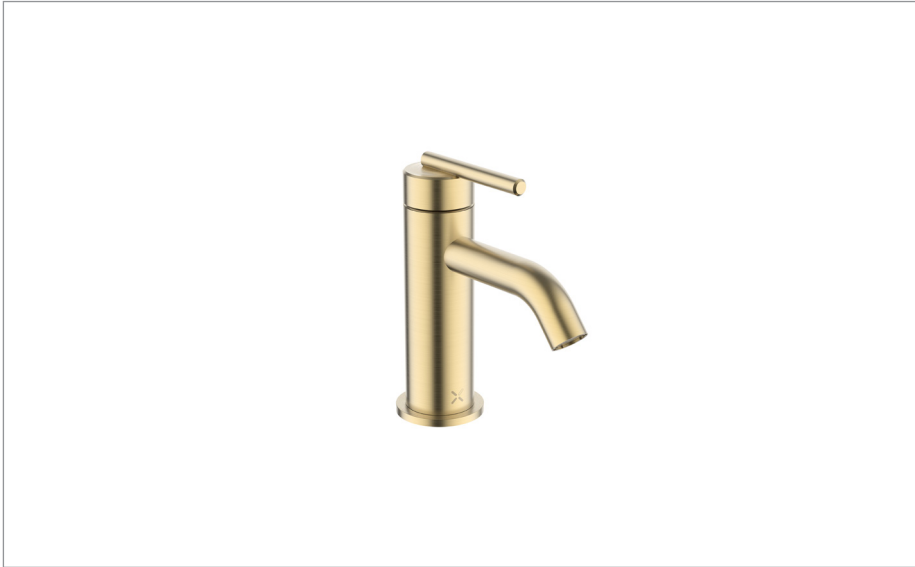

## PRODUCT CODE

TL114DNSF

## RANGE

3ONE6 Lever

## DESCRIPTION

3ONE6 Lever Basin Mini Mono Stainless Brushed Brass Effect

WEBSITE LINK [Click Here](#)

CATEGORY	Brassware
WARRANTY DETAILS	15 Years
COLOUR	Brushed Brass Effect
FINISH APPLICATION	PVD
PRIMARY MATERIAL	316 Stainless Steel
INSTALL TYPE	Basin Mounted
PRODUCT WIDTH MM	45
PRODUCT HEIGHT MM	133
PRODUCT DEPTH MM	124
PRODUCT NET WEIGHT KG	0.8
STANDARDS	BS EN 817:2008