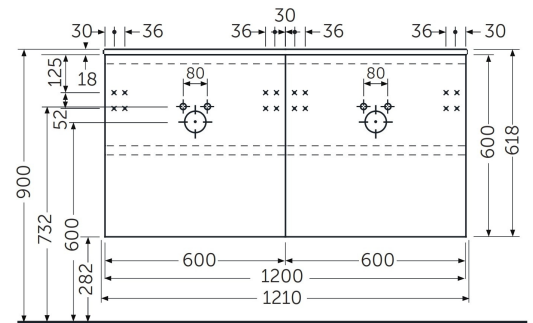

RAK-JOY – JOYWH060PWH X 2
Wall Hung Vanity Unit, Pure White

RAK
 CERAMICS

TECHNICAL SPECIFICATIONS

Suite:	RAK-JOY
Type:	Wall Hung Vanity Unit
Dimensions:	1200 x 600 mm
Weight:	50 Kg
Color:	Pure White
Door drawer:	4

Code	Name
JOYWH060PWH	60CM Wall Hung Vanity Unit

Dimensions: All dimensions in mm. Tolerance of vitreous china & fireclay items: ± 5% for below 200mm and ± 3% for above 200mm; for all other items tolerance ± 1%. Note: Due to a continuing development program to improve design and performance, the manufacturer reserves all rights to vary specifications without prior information. Please note accessories are for photographic use only.