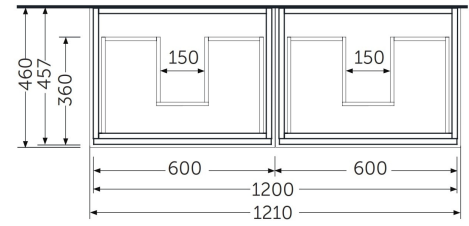

RAK-JOY – JOYWH060PWH X 2
Wall Hung Vanity Unit, Pure White

RAK
 CERAMICS

TECHNICAL SPECIFICATIONS

Suite:	RAK-JOY
Type:	Wall Hung Vanity Unit
Dimensions:	1200 x 600 mm
Weight:	50 Kg
Color:	Pure White
Door drawer:	4

Code	Name
JOYWH060PWH	60CM Wall Hung Vanity Unit

Dimensions: All dimensions in mm. Tolerance of vitreous china & fireclay items: ± 5% for below 200mm and ± 3% for above 200mm; for all other items tolerance ± 1%. Note: Due to a continuing development program to improve design and performance, the manufacturer reserves all rights to vary specifications without prior information. Please note accessories are for photographic use only.