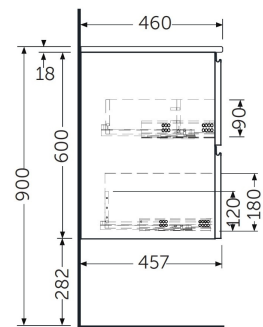

RAK-JOY – JOYWH060PWH X 2
Wall Hung Vanity Unit, Pure White

RAK
 CERAMICS

TECHNICAL SPECIFICATIONS

Suite:	RAK-JOY
Type:	Wall Hung Vanity Unit
Dimensions:	1200 x 600 mm
Weight:	50 Kg
Color:	Pure White
Door drawer:	4

Code	Name
JOYWH060PWH	60CM Wall Hung Vanity Unit

Dimensions: All dimensions in mm. Tolerance of vitreous china & fireclay items: ± 5% for below 200mm and ± 3% for above 200mm; for all other items tolerance ± 1%. Note: Due to a continuing development program to improve design and performance, the manufacturer reserves all rights to vary specifications without prior information. Please note accessories are for photographic use only.