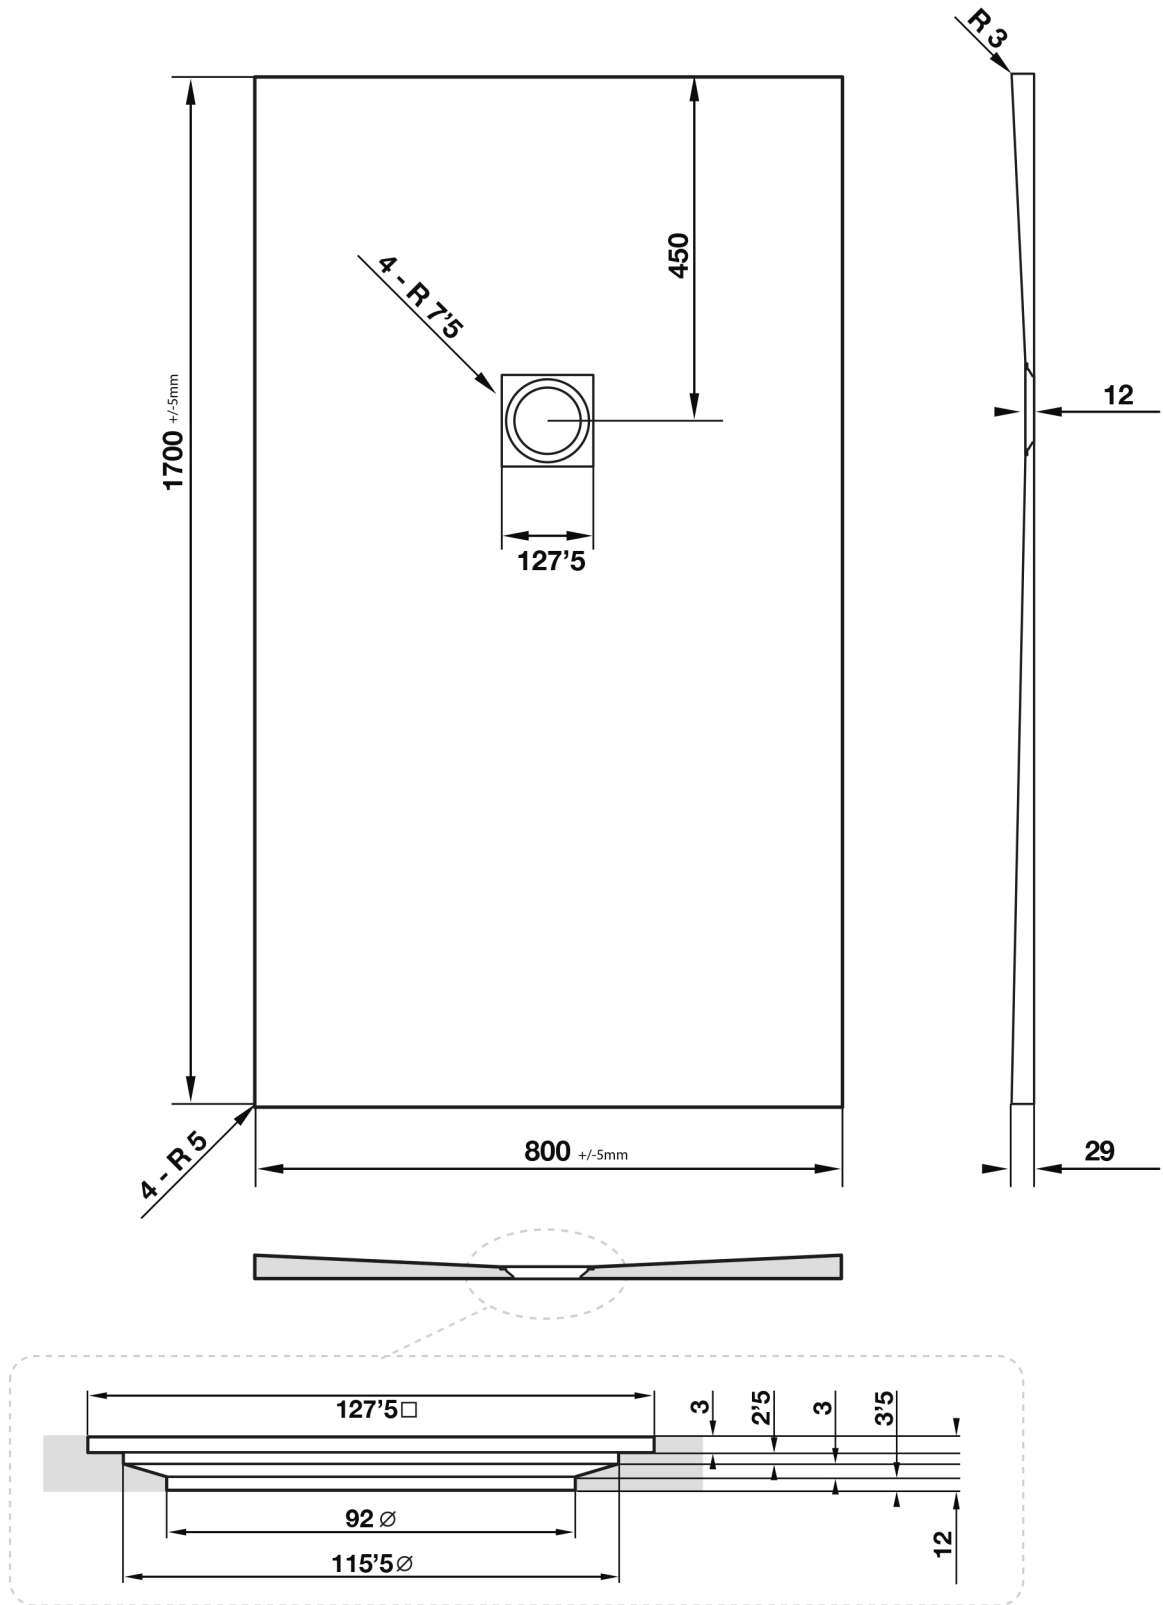

Giorgio2 Series

Square Shower Tray 1700 x 800mm

tissino

Designed to Inspire
Made to Experience

Giorgio2 Series

tissino

Designed to Inspire
Made to Experience

tissino