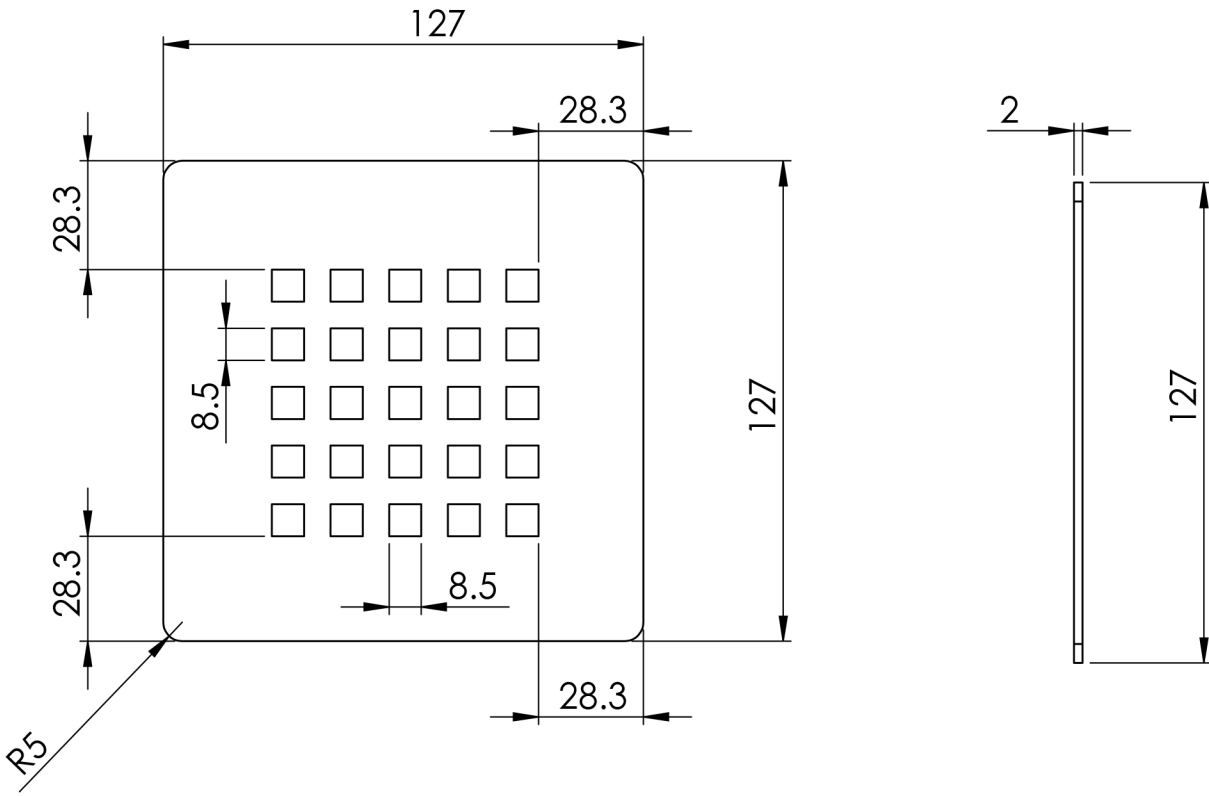

Giorgio2 Series

Square Shower Tray 1700 x 800mm

tissino

Designed to Inspire
Made to Experience

Giorgio2 Series

tissino

Designed to Inspire
Made to Experience

tissino